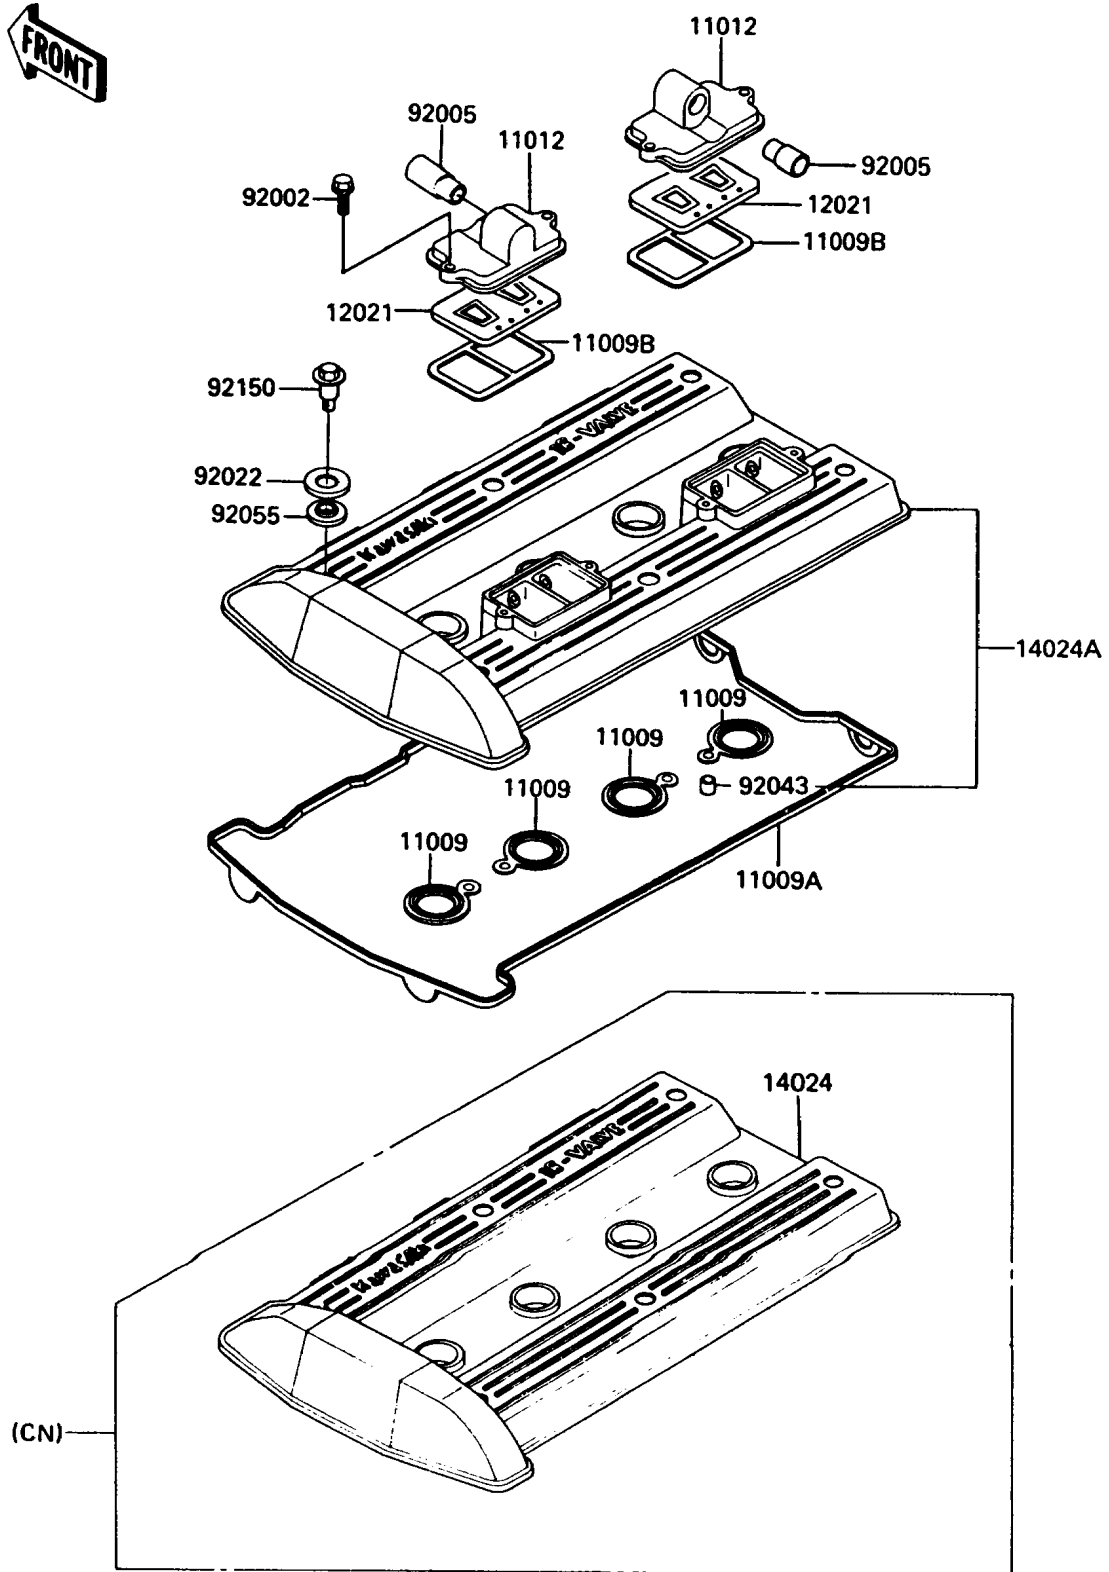

## 1989 PARTS DIAGRAM

Cylinder Head Cover

E1112

## 1989 PARTS LIST

Cylinder Head Cover

ITEM NAME	PART NUMBER	QUANTITY
GASKET (Ref # 11009)	11009-1377	1
GASKET,CYLINDER HEAD COVER (Ref # 11009A)	11009-1378	1
COVER,CYLINDER HEAD (Ref # 14024)	14024-1082	1
WASHER,HEAD COVER BOLT (Ref # 92022)	92022-1487	1
RING-O,HEAD COVER BOLT (Ref # 92055)	92055-1225	1
BOLT,HEAD COVER (Ref # 92150)	92150-1447	1