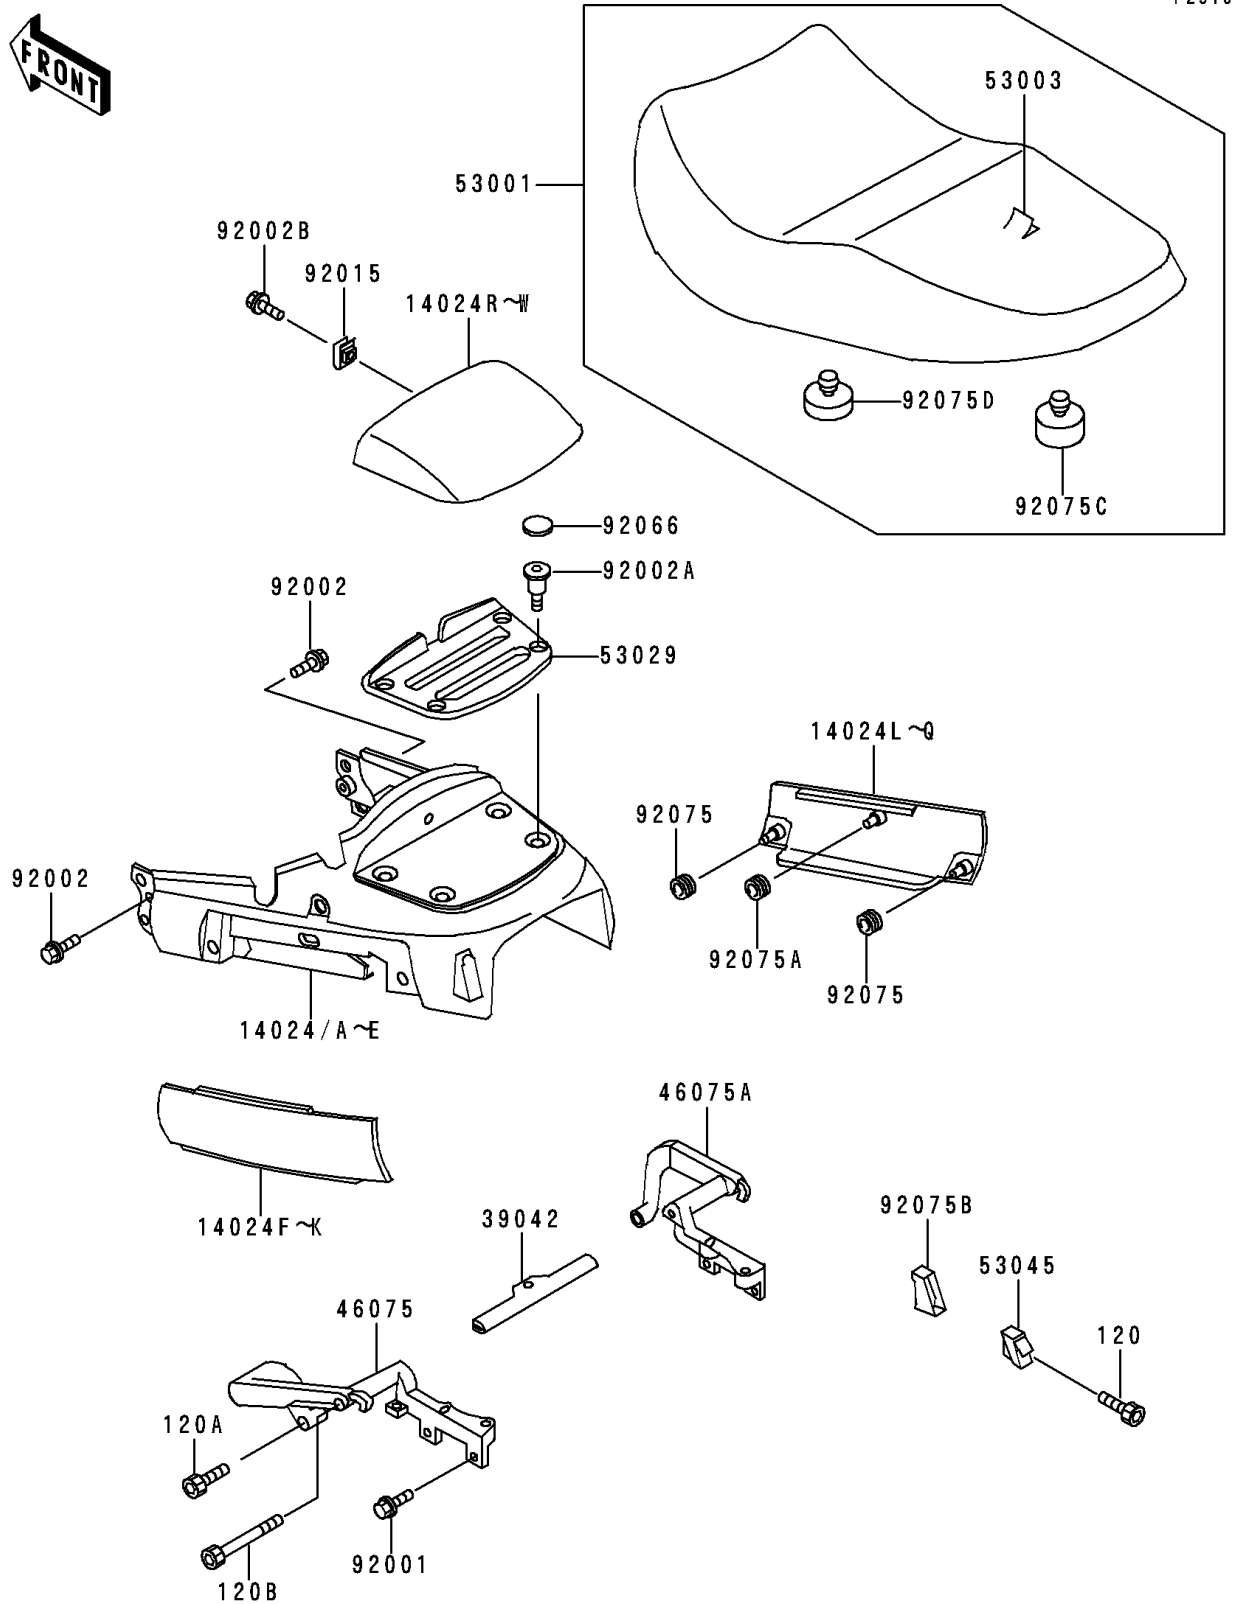

## 1995 Concours™ PARTS DIAGRAM

Seat

## 1995 Concours™ PARTS LIST

Seat

ITEM NAME	PART NUMBER	QUANTITY
BOLT-SOCKET,6X14 (Ref # 120)	120P0614	1
BOLT-SOCKET,8X25,BLACK (Ref # 120A)	120S0825	1
BOLT-SOCKET (Ref # 120B)	120S0890	1
CROSSMEMBER,SEAT GRIP (Ref # 39042)	39042-1052	1
GRIP,SEAT,RR,LH (Ref # 46075)	46075-1070	1
GRIP,SEAT,RR,RH (Ref # 46075A)	46075-1071	1
SEAT-ASSY,DUAL,BLACK (Ref # 53001)	53001-1742-MA	1
LEATHER,SEAT,BLACK (Ref # 53003)	53003-1289-MA	1
CARRIER,TAIL (Ref # 53029)	53029-1069	1
HOOK-ASSY,BUNGEE CORD (Ref # 53045)	53045-1052	1
BOLT,8X18 (Ref # 92001)	92001-1359	1
BOLT,6X25 (Ref # 92002)	92002-1135	1
BOLT,SOCKET,8X23.5 (Ref # 92002A)	92002-1598	1
BOLT,5MM (Ref # 92002B)	92002-1724	1
NUT,5MM (Ref # 92015)	92015-1710	1
PLUG (Ref # 92066)	92066-1216	1
DAMPER (Ref # 92075)	92075-051	1
DAMPER (Ref # 92075A)	92075-1470	1
DAMPER,BUNGEE CORD HOOK (Ref # 92075B)	92075-1823	1
DAMPER (Ref # 92075C)	92075-1876	1
DAMPER (Ref # 92075D)	92075-281	1
COVER,SEAT,L.V.RED (Ref # 14024A)	14024-1224-P5	1
COVER,SEAT,L.V.RED (Ref # 14024D)	14024-1224-2T	1
COVER,SEAT COVER,LH,L.V.RED (Ref # 14024G)	14024-1225-P5	1
COVER,SEAT COVER,LH,L.V.RED (Ref # 14024J)	14024-1225-2T	1
COVER,SEAT COVER,RH,L.V.RED (Ref # 14024M)	14024-1226-P5	1
COVER,SEAT COVER,RH,L.V.RED (Ref # 14024P)	14024-1226-2T	1
COVER,CARRIER,L.V.RED (Ref # 14024S)	14024-1227-P5	1
COVER,CARRIER,L.V.RED (Ref # 14024V)	14024-1227-2T	1