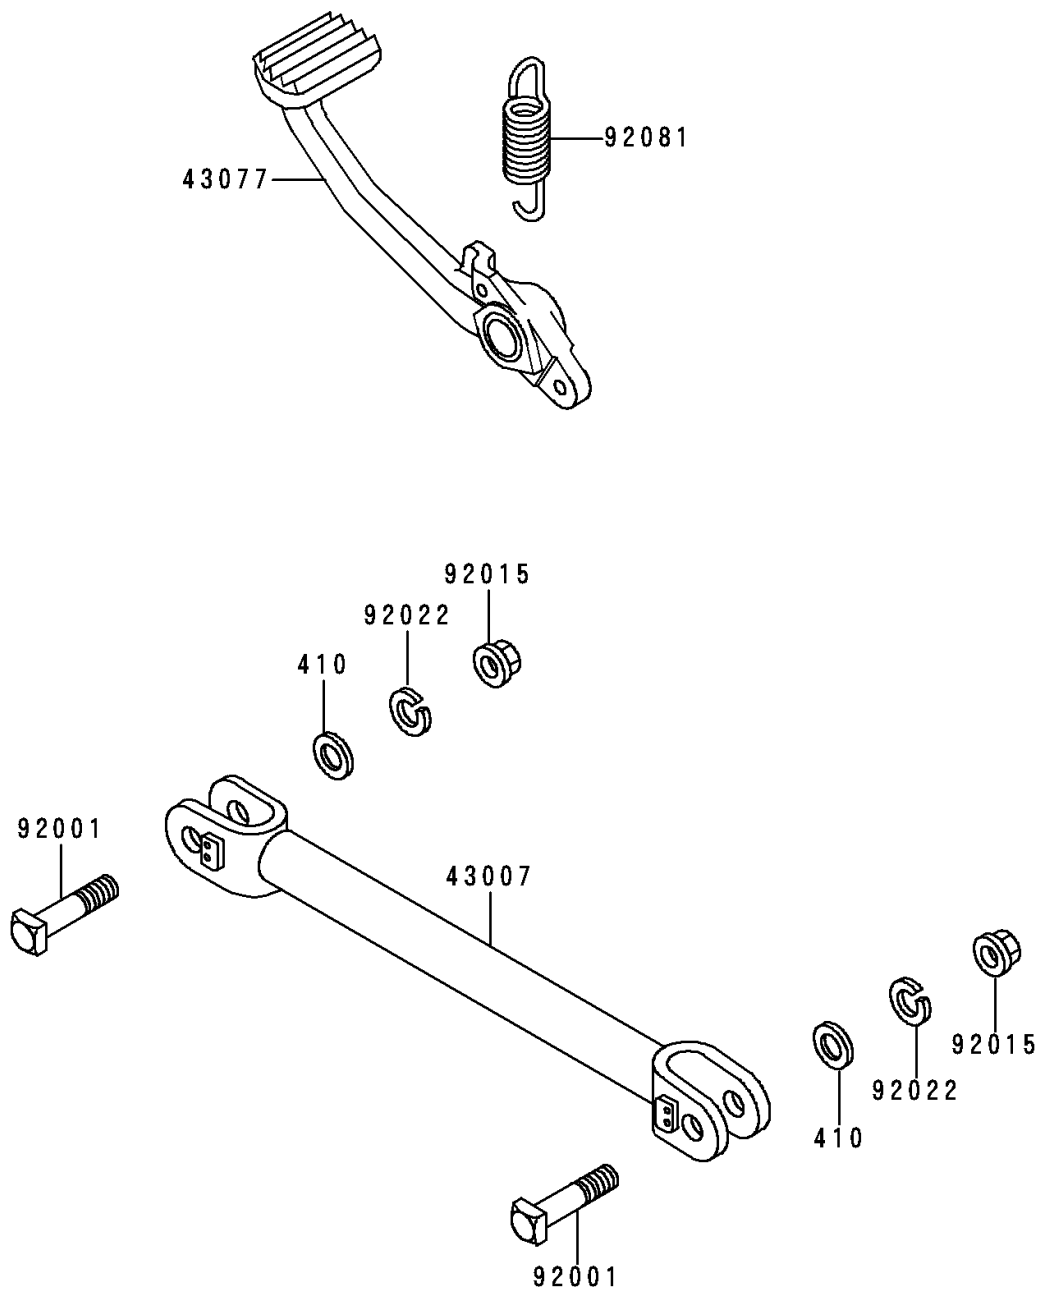

1995 Concours™ PARTS DIAGRAM

Brake Pedal/Torque Link

F2260

1995 Concours™ PARTS LIST

Brake Pedal/Torque Link

ITEM NAME	PART NUMBER	QUANTITY
WASHER-PLAIN-SMALL,10MM (Ref # 410)	410B1000	1
ROD-TORQUE (Ref # 43007)	43007-1130	1
LEVER-ASSY-BRAKE,PEDAL (Ref # 43077)	43077-1062	1
BOLT,10X45 (Ref # 92001)	92001-1208	1
NUT,LOCK,10MM (Ref # 92015)	92015-1429	1
WASHER,SPRING,10MM (Ref # 92022)	92022-1540	1
SPRING,BRAKE PEDAL (Ref # 92081)	92081-1845	1