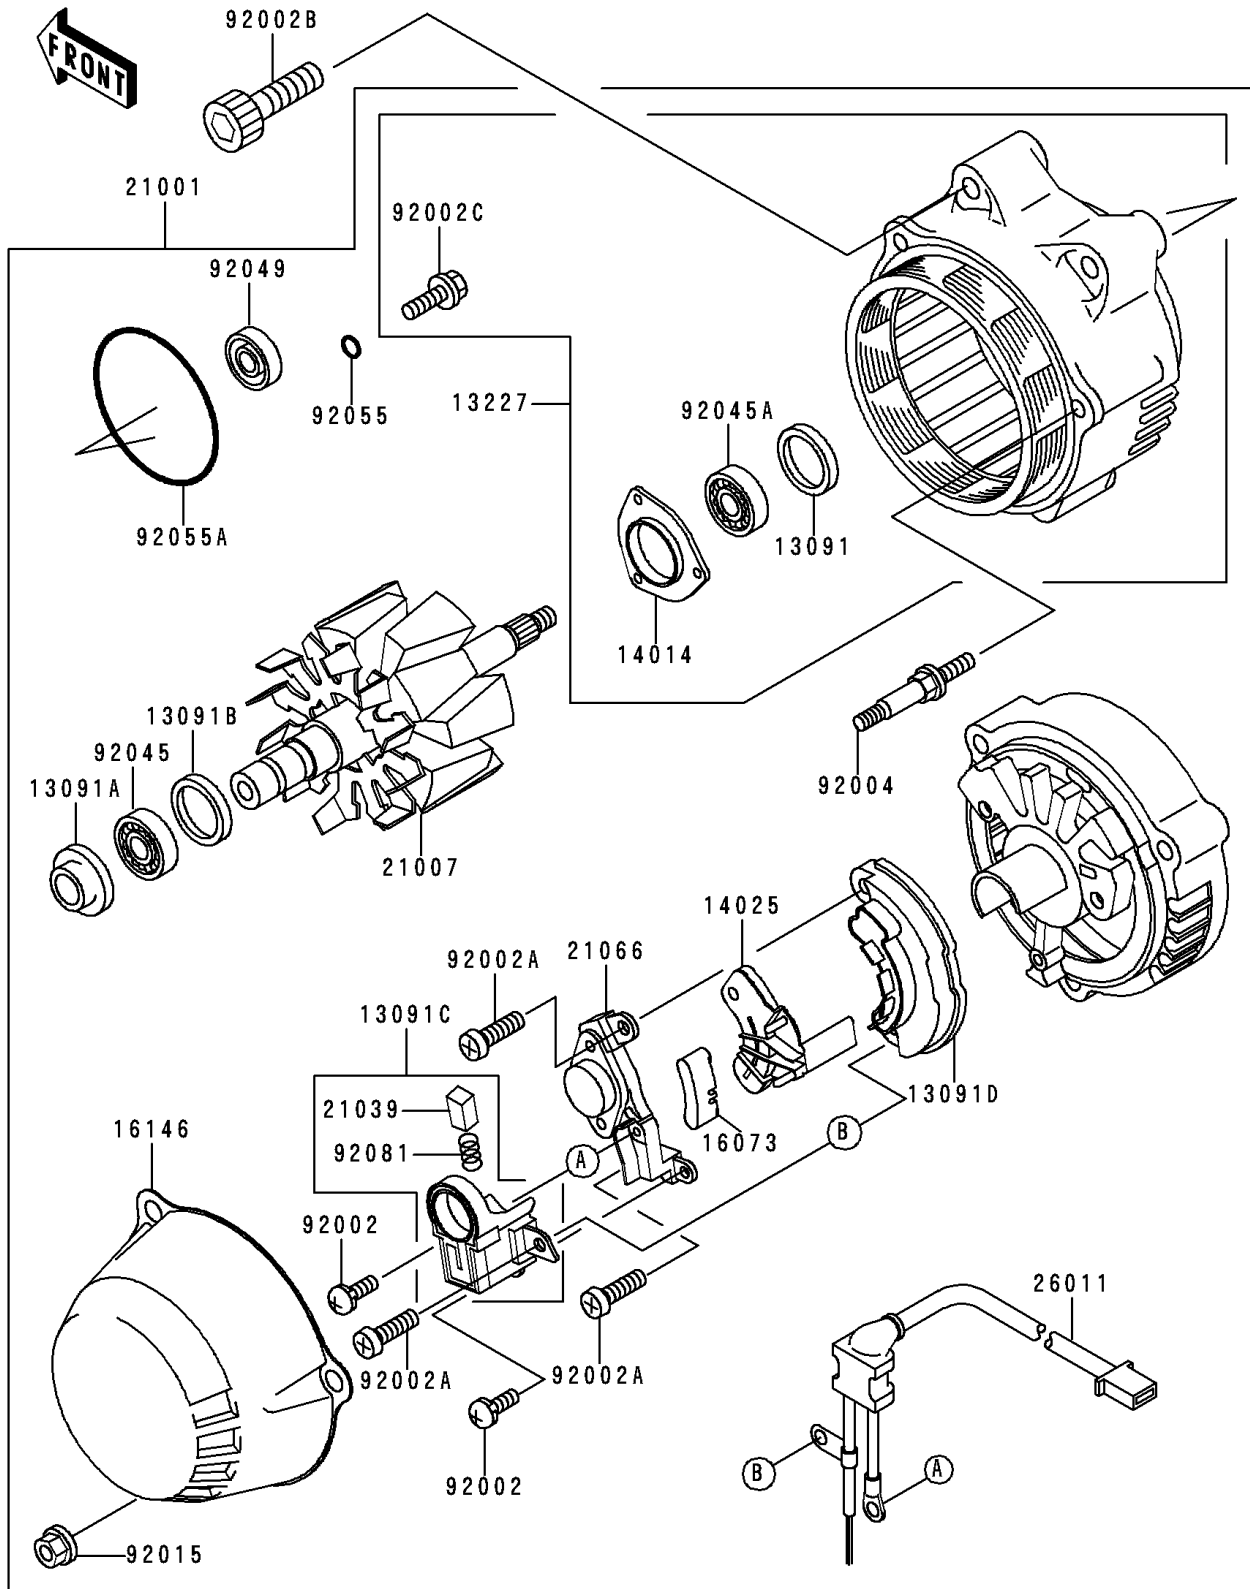

## 1995 Concours™ PARTS DIAGRAM

Generator

E1810

## 1995 Concours™ PARTS LIST

### Generator

ITEM NAME	PART NUMBER	QUANTITY
HOLDER,BEARING (Ref # 13091)	13091-1326	1
HOLDER,COVER (Ref # 13091A)	13091-1327	1
HOLDER,BEARING (Ref # 13091B)	13091-1328	1
HOLDER,BRUSH (Ref # 13091C)	13091-1465	1
RECTIFIER (Ref # 13091D)	13091-1466	1
HOUSING,GENERATOR (Ref # 13227)	13227-1079	1
PLATE-POSITION (Ref # 14014)	14014-1065	1
COVER,RECTIFIER (Ref # 14025)	14025-1942	1
INSULATOR (Ref # 16073)	16073-1062	1
COVER-ASSY,GENERATOR (Ref # 16146)	16146-1074	1
GENERATOR (Ref # 21001)	21001-1104	1
ROTOR,GENERATOR (Ref # 21007)	21007-1196	1
BRUSH,CARBON (Ref # 21039)	21039-1052	1
REGULATOR-VOLTAGE (Ref # 21066)	21066-1076	1
WIRE-LEAD,GENERATOR (Ref # 26011)	26011-1432	1
SCREW,4X8 (Ref # 92002)	92002-1379	1
SCREW,5X17.5 (Ref # 92002A)	92002-1380	1
BOLT,SOCKET,8X45 (Ref # 92002B)	92002-1716	1
BOLT (Ref # 92002C)	92002-1856	1
STUD (Ref # 92004)	92004-1196	1
NUT (Ref # 92015)	92015-1800	1
BEARING-BALL,#6002NC (Ref # 92045)	92045-1133	1
BEARING-BALL,#6002 (Ref # 92045A)	92045-1350	1
SEAL-OIL (Ref # 92049)	92049-1200	1
RING-O,3.5MM (Ref # 92055)	92055-1264	1
RING-O,70.6X2.4 (Ref # 92055A)	92055-1366	1
SPRING,BRUSH (Ref # 92081)	92081-1759	1