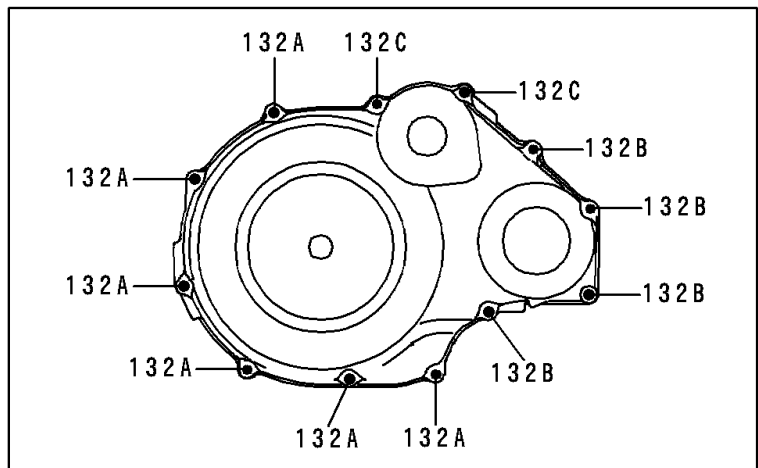

1995 Concours™ PARTS DIAGRAM

Engine Cover(s)

E1431

1995 Concours™ PARTS LIST

Engine Cover(s)

ITEM NAME	PART NUMBER	QUANTITY
BOLT-FLANGED-SMALL (Ref # 132)	132J0620	1
BOLT-FLANGED-SMALL (Ref # 132A)	132J0625	1
BOLT-FLANGED-SMALL,6X40 (Ref # 132B)	132J0640	1
BOLT-FLANGED-SMALL,6X55 (Ref # 132C)	132J0655	1
SCREW-PAN-CROS (Ref # 220)	220B0510	1
GASKET,CLUTCH COVER (Ref # 11009)	11009-1860	1
GASKET,PULSING COVER (Ref # 11060)	11060-1695	1
COVER,LH (Ref # 14024)	14024-1066	1
COVER,CLUTCH (Ref # 14024A)	14024-1067	1
COVER,SOUND ARRESTER (Ref # 14024B)	14024-1925	1
COVER,CLUTCH COVER (Ref # 14090)	14090-1409	1
PIPE,CLUTCH COVER (Ref # 32033)	32033-1204	1
BOLT,BANJO,8X20 (Ref # 92001)	92001-1855	1
BOLT,6X10 (Ref # 92002)	92002-1541	1
NUT,SPEED,5MM (Ref # 92018)	92018-004	1
WASHER,5.5X20X1.2 (Ref # 92022)	92022-104	1
RING-O (Ref # 92055)	92055-1146	1
PLUG (Ref # 92066)	92066-1397	1
GROMMET,CLUTCH COVER (Ref # 92071)	92071-1108	1
DAMPER,CLUTCH COVER (Ref # 92075)	92075-1594	1
DAMPER,SOUND ARRESTER (Ref # 92160)	92160-1209	1