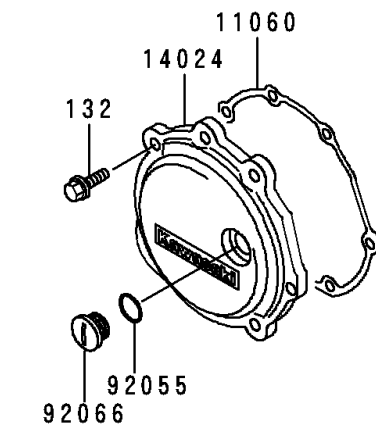

1995 Concours™ PARTS DIAGRAM

Engine Cover(s)

E1431

1995 Concours™ PARTS LIST

Engine Cover(s)

ITEM NAME	PART NUMBER	QUANTITY
BOLT-FLANGED-SMALL (Ref # 132)	132J0620	1
BOLT-FLANGED-SMALL (Ref # 132A)	132J0625	1
BOLT-FLANGED-SMALL,6X40 (Ref # 132B)	132J0640	1
BOLT-FLANGED-SMALL,6X55 (Ref # 132C)	132J0655	1
SCREW-PAN-CROS (Ref # 220)	220B0510	1
GASKET,CLUTCH COVER (Ref # 11009)	11009-1860	1
GASKET,PULSING COVER (Ref # 11060)	11060-1695	1
COVER,LH (Ref # 14024)	14024-1066	1
COVER,CLUTCH (Ref # 14024A)	14024-1067	1
COVER,SOUND ARRESTER (Ref # 14024B)	14024-1925	1
COVER,CLUTCH COVER (Ref # 14090)	14090-1409	1
PIPE,CLUTCH COVER (Ref # 32033)	32033-1204	1
BOLT,BANJO,8X20 (Ref # 92001)	92001-1855	1
BOLT,6X10 (Ref # 92002)	92002-1541	1
NUT,SPEED,5MM (Ref # 92018)	92018-004	1
WASHER,5.5X20X1.2 (Ref # 92022)	92022-104	1
RING-O (Ref # 92055)	92055-1146	1
PLUG (Ref # 92066)	92066-1397	1
GROMMET,CLUTCH COVER (Ref # 92071)	92071-1108	1
DAMPER,CLUTCH COVER (Ref # 92075)	92075-1594	1
DAMPER,SOUND ARRESTER (Ref # 92160)	92160-1209	1