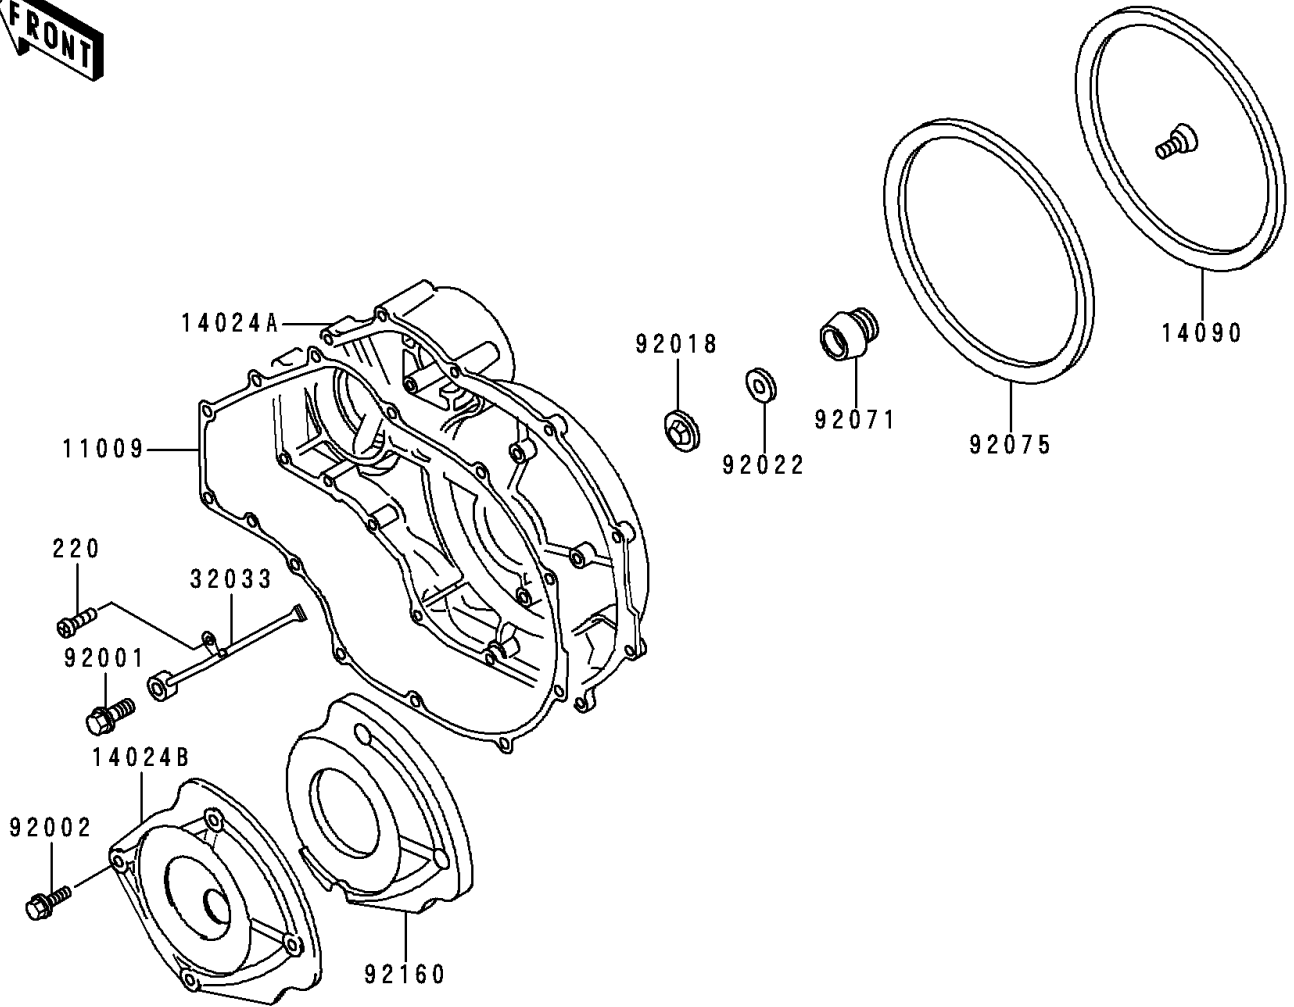

1995 Concours™ PARTS DIAGRAM

Engine Cover(s)

E1431

1995 Concours™ PARTS LIST

Engine Cover(s)

ITEM NAME	PART NUMBER	QUANTITY
BOLT-FLANGED-SMALL (Ref # 132)	132J0620	1
BOLT-FLANGED-SMALL (Ref # 132A)	132J0625	1
BOLT-FLANGED-SMALL,6X40 (Ref # 132B)	132J0640	1
BOLT-FLANGED-SMALL,6X55 (Ref # 132C)	132J0655	1
SCREW-PAN-CROS (Ref # 220)	220B0510	1
GASKET,CLUTCH COVER (Ref # 11009)	11009-1860	1
GASKET,PULSING COVER (Ref # 11060)	11060-1695	1
COVER,LH (Ref # 14024)	14024-1066	1
COVER,CLUTCH (Ref # 14024A)	14024-1067	1
COVER,SOUND ARRESTER (Ref # 14024B)	14024-1925	1
COVER,CLUTCH COVER (Ref # 14090)	14090-1409	1
PIPE,CLUTCH COVER (Ref # 32033)	32033-1204	1
BOLT,BANJO,8X20 (Ref # 92001)	92001-1855	1
BOLT,6X10 (Ref # 92002)	92002-1541	1
NUT,SPEED,5MM (Ref # 92018)	92018-004	1
WASHER,5.5X20X1.2 (Ref # 92022)	92022-104	1
RING-O (Ref # 92055)	92055-1146	1
PLUG (Ref # 92066)	92066-1397	1
GROMMET,CLUTCH COVER (Ref # 92071)	92071-1108	1
DAMPER,CLUTCH COVER (Ref # 92075)	92075-1594	1
DAMPER,SOUND ARRESTER (Ref # 92160)	92160-1209	1