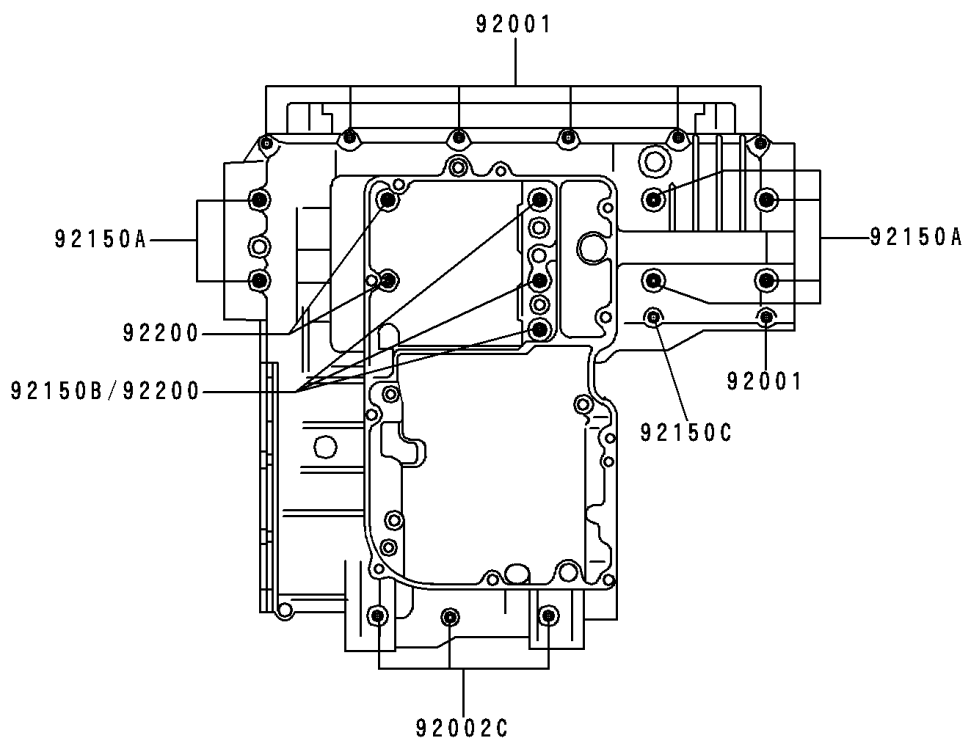

1995 Concours™ PARTS DIAGRAM

Crankcase Bolt Pattern

E1412

Upper Case

Lower Case

1995 Concours™ PARTS LIST

Crankcase Bolt Pattern

ITEM NAME	PART NUMBER	QUANTITY
BOLT,6X38 (Ref # 92001)	92001-1899	1
BOLT,6X55 (Ref # 92002)	92002-1054	1
BOLT,6X85 (Ref # 92002A)	92002-1306	1
BOLT,8X63 (Ref # 92002B)	92002-1308	1
BOLT,6X120 (Ref # 92002C)	92002-1654	1
BOLT,6X115 (Ref # 92150)	92150-1140	1
BOLT,9X90 (Ref # 92150A)	92150-1364	1
BOLT,9X140 (Ref # 92150B)	92150-1365	1
BOLT,7X38 (Ref # 92150C)	92150-1367	1
WASHER,9.5X18X1.2 (Ref # 92200)	92200-1037	1
WASHER,8.5X16X1.2 (Ref # 92200A)	92200-1063	1