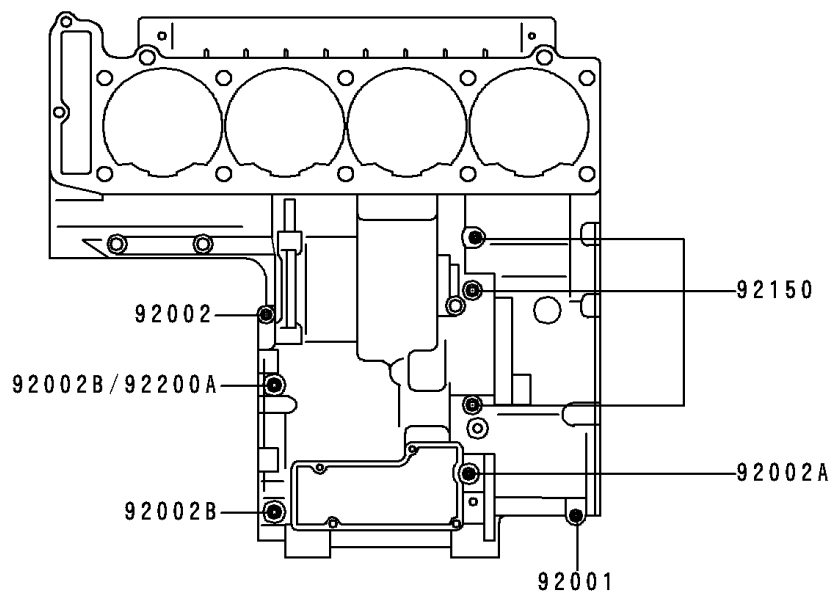

1995 Concours™ PARTS DIAGRAM

Crankcase Bolt Pattern

E1412

Upper Case

Lower Case

1995 Concours™ PARTS LIST

Crankcase Bolt Pattern

ITEM NAME	PART NUMBER	QUANTITY
BOLT,6X38 (Ref # 92001)	92001-1899	1
BOLT,6X55 (Ref # 92002)	92002-1054	1
BOLT,6X85 (Ref # 92002A)	92002-1306	1
BOLT,8X63 (Ref # 92002B)	92002-1308	1
BOLT,6X120 (Ref # 92002C)	92002-1654	1
BOLT,6X115 (Ref # 92150)	92150-1140	1
BOLT,9X90 (Ref # 92150A)	92150-1364	1
BOLT,9X140 (Ref # 92150B)	92150-1365	1
BOLT,7X38 (Ref # 92150C)	92150-1367	1
WASHER,9.5X18X1.2 (Ref # 92200)	92200-1037	1
WASHER,8.5X16X1.2 (Ref # 92200A)	92200-1063	1