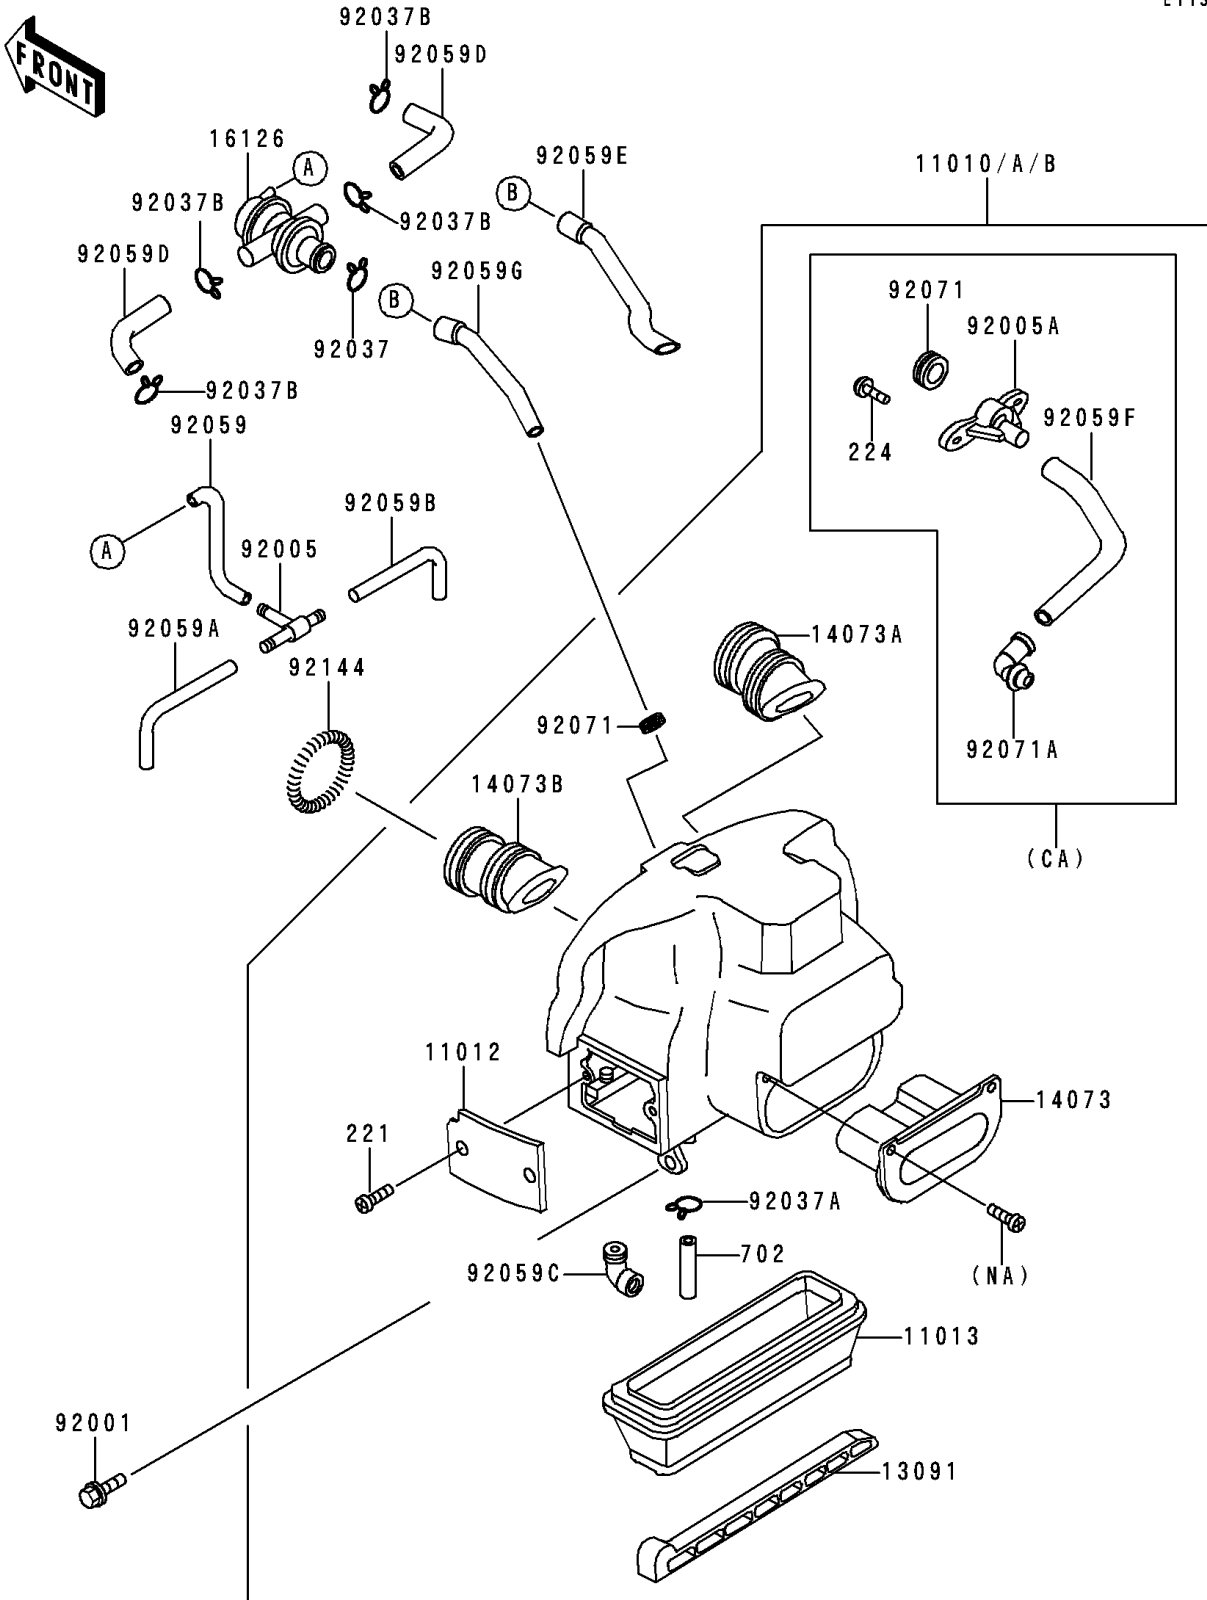

1995 Concours™ PARTS DIAGRAM

Air Cleaner

E1130

1995 Concours™ PARTS LIST

Air Cleaner

ITEM NAME	PART NUMBER	QUANTITY
CAP,AIR FILTER (Ref # 11012)	11012-1373	1
ELEMENT-AIR FILTER (Ref # 11013)	11013-1112	1
HOLDER,ELEMENT (Ref # 13091)	13091-1277	1
DUCT,AIR INTAKE (Ref # 14073)	14073-1179	1
DUCT,#1,#3 (Ref # 14073A)	14073-1224	1
DUCT,#2,#4 (Ref # 14073B)	14073-1225	1
BOLT,6X16 (Ref # 92001)	92001-1950	1
CLAMP,TUBE (Ref # 92037A)	92037-1972	1
TUBE,BREATHER (Ref # 92059C)	92059-1391	1
SCREW-CSK-CROS (Ref # 221)	221C0616	1
TUBE-RUBBER (Ref # 702)	702A07480	1
SPRING,AIR FILTER DUCT (Ref # 92144)	92144-1771	1
FILTER-ASSY-AIR (Ref # 11010)	11010-1254	1
FILTER-ASSY-AIR (Ref # 11010A)	11010-1299	1
FILTER-ASSY-AIR (Ref # 11010B)	11010-1300	1
VALVE,AIR SWITCH (Ref # 16126)	16126-1144	1
FITTING,TUBE,T-TYPE (Ref # 92005)	92005-1017	1
FITTING (Ref # 92005A)	92005-1139	1
CLAMP,TUBE (Ref # 92037)	92037-1076	1
CLAMP,TUBE (Ref # 92037B)	92037-213	1
TUBE,4X9X190 (Ref # 92059)	92059-1032	1
TUBE,4X9X230 (Ref # 92059A)	92059-1068	1
TUBE,4X9X80 (Ref # 92059B)	92059-1365	1
TUBE (Ref # 92059D)	92059-1629	1
TUBE (Ref # 92059E)	92059-1630	1
TUBE (Ref # 92059F)	92059-1640	1
TUBE (Ref # 92059G)	92059-1648	1
GROMMET,AIR FILTER (Ref # 92071)	92071-1042	1
SCREW-PAN-WP-CROS (Ref # 224)	224C0614	1

1995 Concours™ PARTS LIST

Air Cleaner

ITEM NAME	PART NUMBER	QUANTITY
GROMMET,AIR FILTER (Ref # 92071A)	92071-1133	1