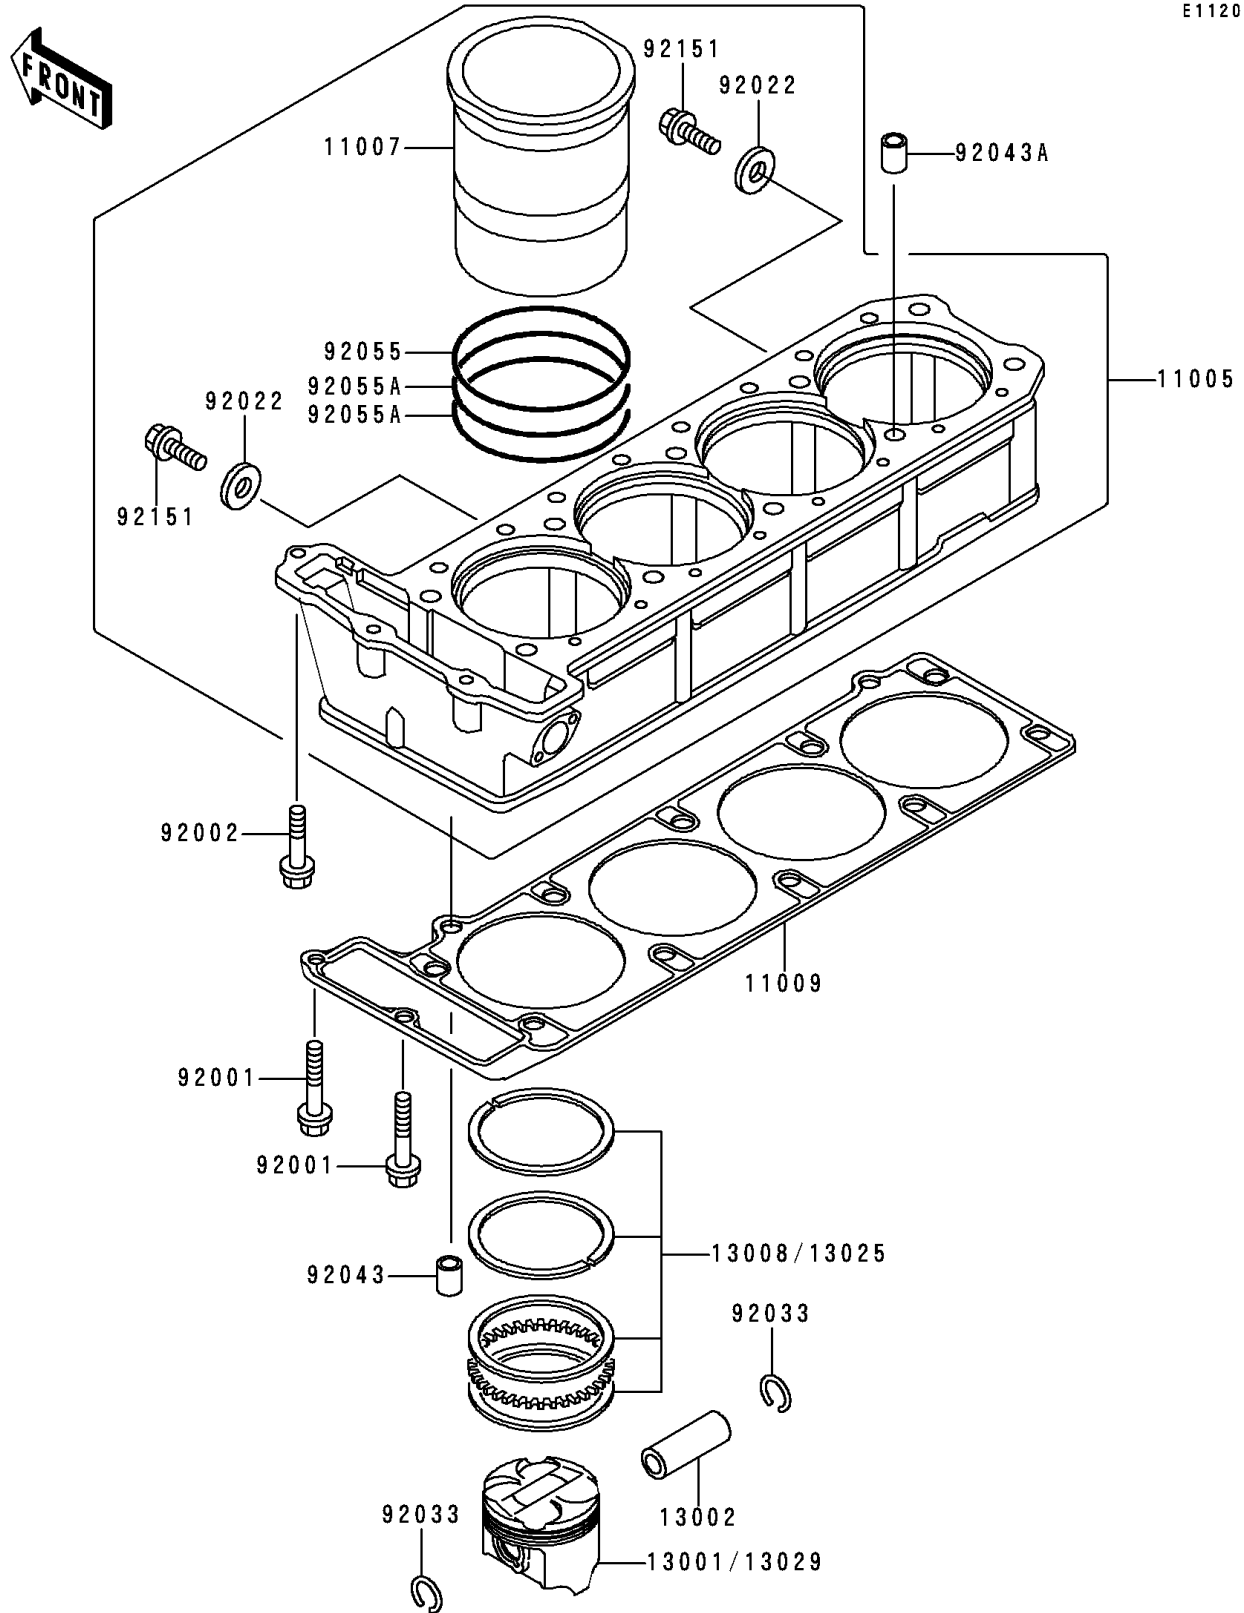

## 1995 Concours™ PARTS DIAGRAM

Cylinder/Piston(s)

E1120

## 1995 Concours™ PARTS LIST

Cylinder/Piston(s)

ITEM NAME	PART NUMBER	QUANTITY
CYLINDER-ENGINE (Ref # 11005)	11005-1430	1
LINER-CYLINDER (Ref # 11007)	11007-1076	1
GASKET,CYLINDER BASE (Ref # 11009)	11009-1847	1
PISTON-ENGINE,STD (Ref # 13001)	13001-1197	1
PIN-PISTON (Ref # 13002)	13002-1058	1
RING-SET-PISTON,STD (Ref # 13008)	13008-1066	1
RING-SET-PISTON L,O/S 0.50 (Ref # 13025)	13025-1065	1
PISTON-ENGINE L,O/S 0.50 (Ref # 13029)	13029-1132	1
BOLT,6X38 (Ref # 92001)	92001-1899	1
BOLT,6X30 (Ref # 92002)	92002-1138	1
WASHER,6.2X11X1 (Ref # 92022)	92022-304	1
RING-SNAP,20.5X1.2 (Ref # 92033)	92033-1099	1
PIN,8.2X10X14 (Ref # 92043)	92043-1264	1
PIN,11.5X14X14 (Ref # 92043A)	92043-1279	1
RING-O,78MM (Ref # 92055)	92055-1229	1
RING-O (Ref # 92055A)	92055-1247	1
BOLT,6X10 (Ref # 92151)	92151-1344	1