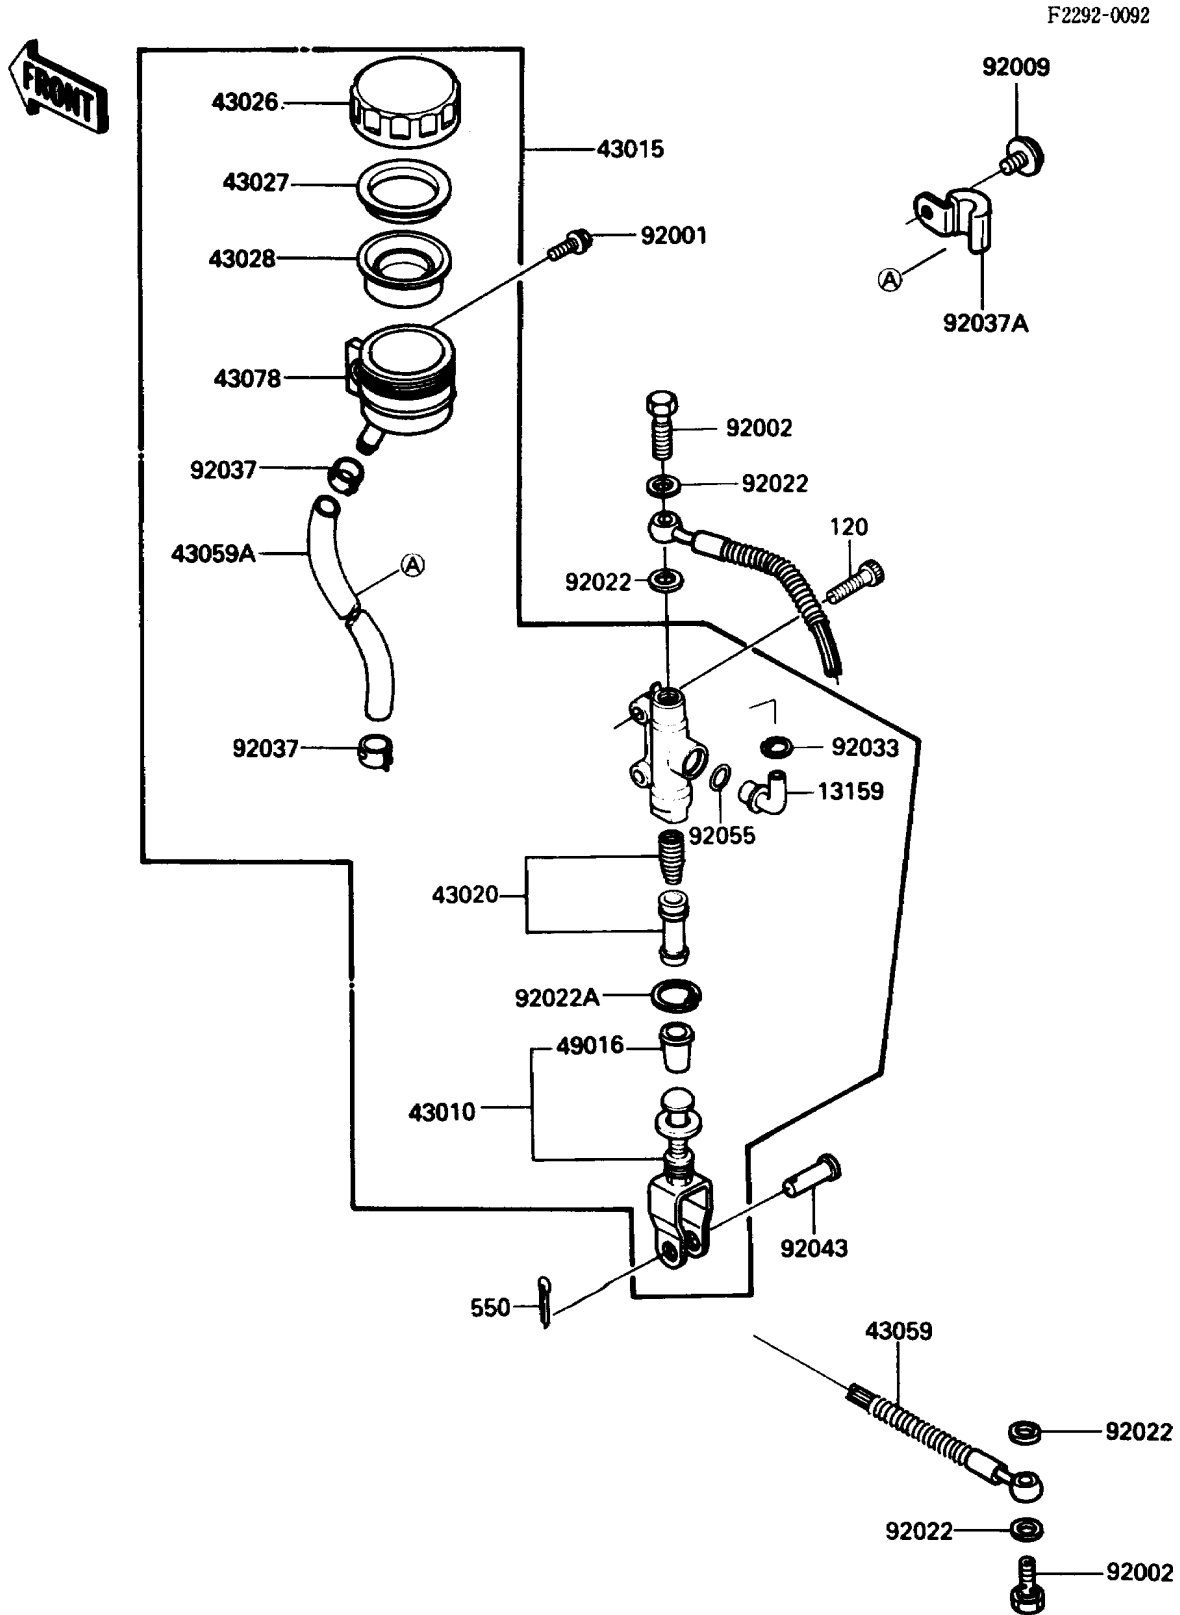

## 1986 Concours™ PARTS DIAGRAM

Rear Master Cylinder

## 1986 Concours™ PARTS LIST

Rear Master Cylinder

ITEM NAME	PART NUMBER	QUANTITY
CONNECTOR,RR MASTER CYLINDER (Ref # 13159)	13159-1052	1
ROD-ASSY-BRAKE (Ref # 43010)	43010-1061	1
CYLINDER-ASSY-MASTER,RR (Ref # 43015)	43015-1324	1
PISTON-COMP-BRAKE,RR (Ref # 43020)	43020-1067	1
CAP-BRAKE (Ref # 43026)	43026-1051	1
PLATE-DIAPHRAGM (Ref # 43027)	43027-1051	1
DIAPHRAGM,MASTER CYLINDER (Ref # 43028)	43028-1057	1
HOSE-BRAKE,RR (Ref # 43059)	43059-1343	1
HOSE-BRAKE,RR MASTER CYLINDER (Ref # 43059A)	43059-1374	1
RESERVOIR,RR MASTER CYLINDER (Ref # 43078)	43078-1058	1
COVER-SEAL,BRAKE PISTON (Ref # 49016)	49016-1103	1
BOLT,W/P,6X16 (Ref # 92001)	92001-1860	1
BOLT,OIL,L=23 (Ref # 92002)	92002-1888	1
SCREW,6X8 (Ref # 92009)	92009-1294	1
WASHER,10.5X15X1.5 (Ref # 92022)	43067-001	1
WASHER,CIRCRIP (Ref # 92022A)	92022-1601	1
RING-SNAP,20.5MM (Ref # 92033)	92033-1186	1
CLAMP,BRAKE HOSE (Ref # 92037)	92037-1547	1
CLAMP,HOSE (Ref # 92037A)	92037-1807	1
PIN,8MM (Ref # 92043)	92043-1303	1
RING-O,MASTER CYLINDER (Ref # 92055)	92055-1251	1
BOLT-SOCKET,8X30 (Ref # 120)	120P0830	1
PIN-COTTER,2.0X15 (Ref # 550)	550D2015	1