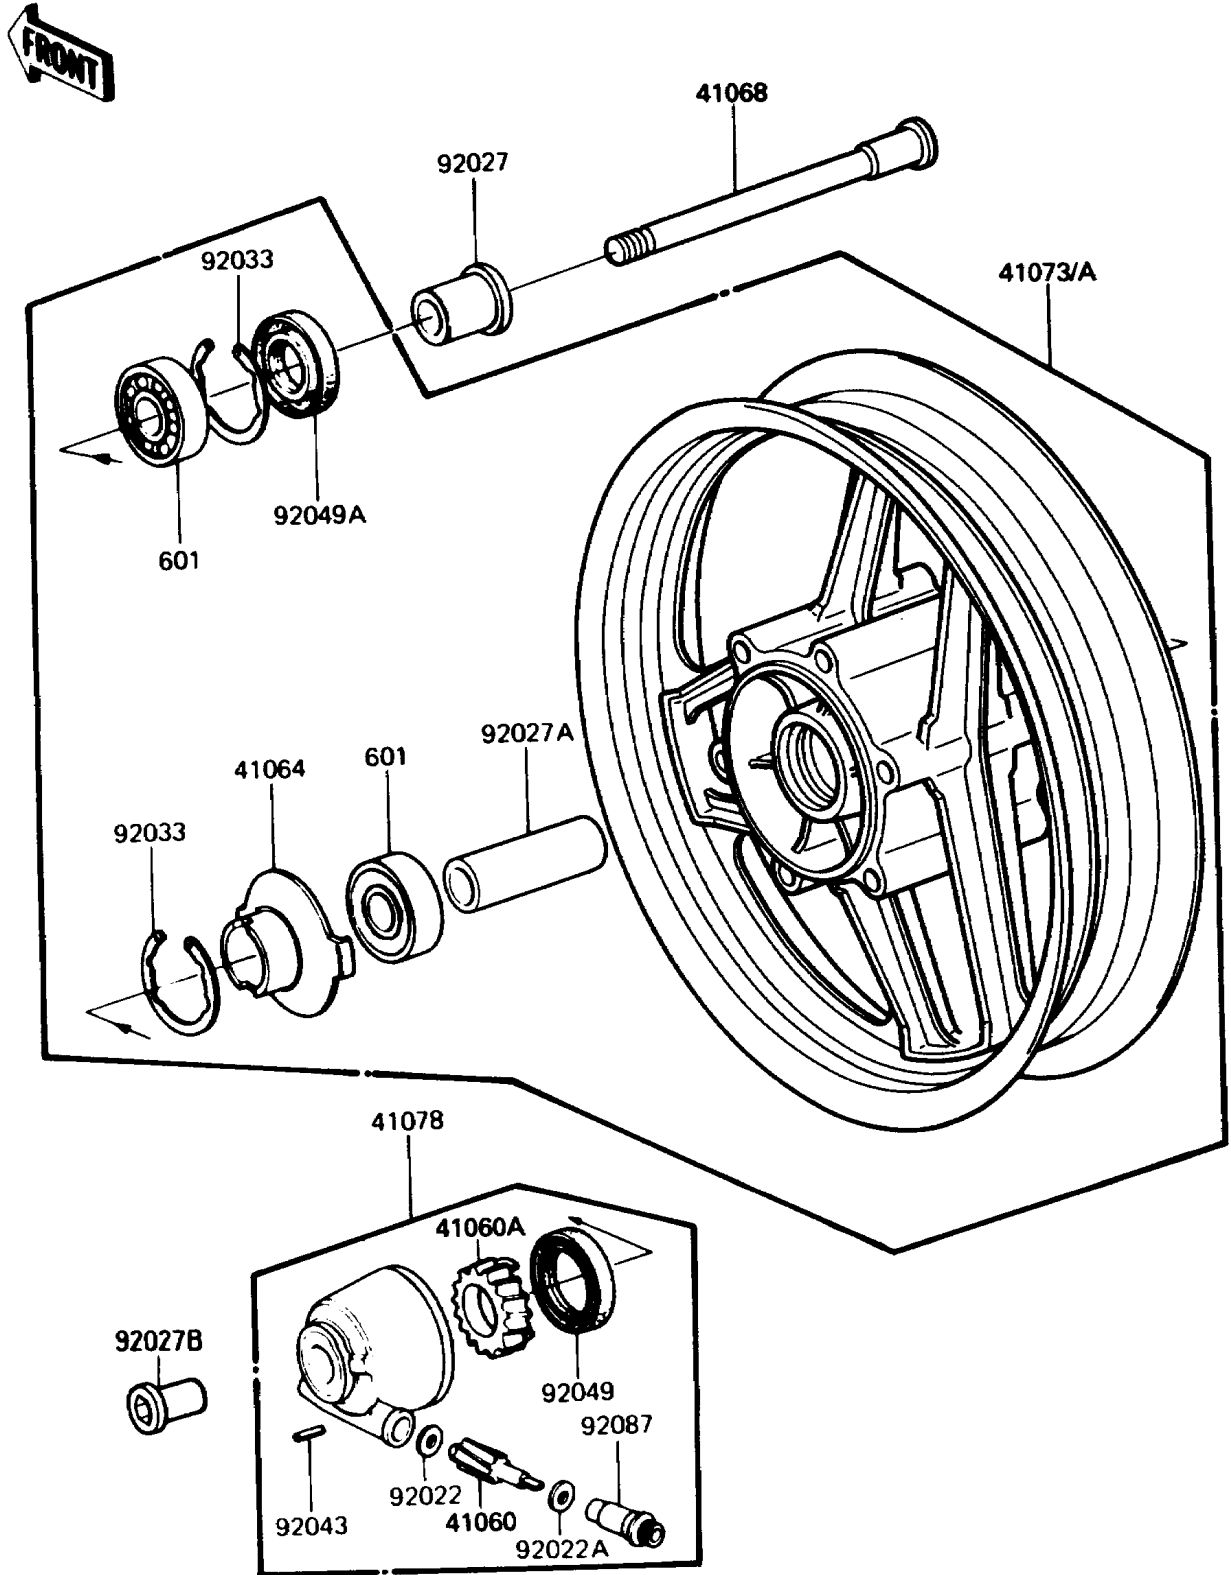

1986 Concours™ PARTS DIAGRAM

Front Wheel

F2230-0142

1986 Concours™ PARTS LIST

Front Wheel

ITEM NAME	PART NUMBER	QUANTITY
GEAR-METER SCREW,9T (Ref # 41060)	41060-1016	1
GEAR-METER SCREW,25T (Ref # 41060A)	41060-1041	1
RECEIVER-SPEEDOMETER (Ref # 41064)	41064-1006	1
AXLE,FR (Ref # 41068)	41068-1164	1
WHEEL-ASSY,FR,SILVER NO.1 (Ref # 41073A)	41073-1334-V5	1
CASE-ASSY-METER GEAR (Ref # 41078)	41078-1061	1
WASHER,5.1X9X0.4 (Ref # 92022)	41063-001	1
WASHER,5.1X10X1 (Ref # 92022A)	92022-1062	1
COLLAR,L=30 (Ref # 92027)	92027-1225	1
COLLAR,L=71 (Ref # 92027A)	92027-1725	1
COLLAR,FR AXLE,L=36.5 (Ref # 92027B)	92027-1726	1
RING-SNAP,42MM (Ref # 92033)	92033-1041	1
PIN,SPRING (Ref # 92043)	41082-001	1
SEAL-OIL,BJN30427-C3 (Ref # 92049)	92049-1057	1
SEAL-OIL,BJN22425 (Ref # 92049A)	92049-1058	1
BUSHING-METER GEAR (Ref # 92087)	92087-1002	1
BEARING-BALL (Ref # 601)	601B6302U	1