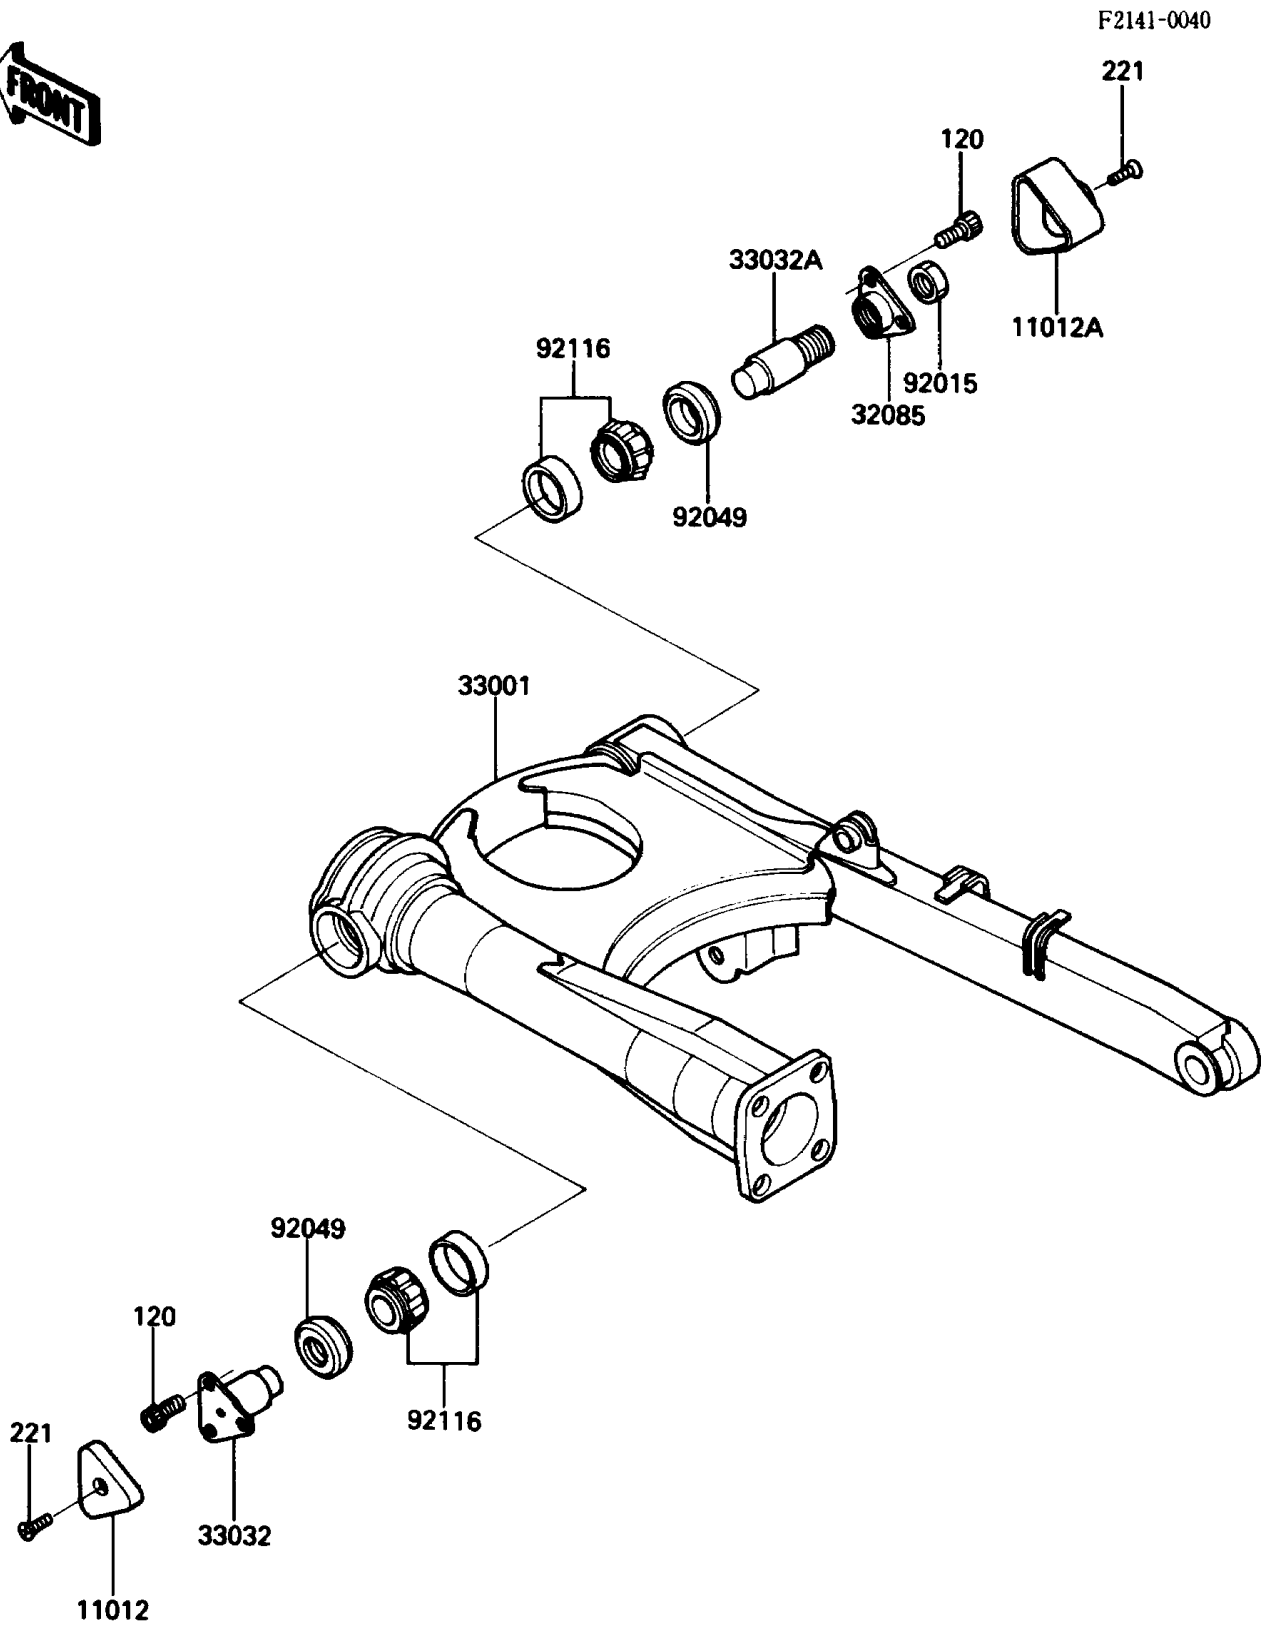

1986 Concours™ PARTS DIAGRAM

Swingarm

1986 Concours™ PARTS LIST

Swingarm

ITEM NAME	PART NUMBER	QUANTITY
CAP,SWING ARM,LH (Ref # 11012)	11012-1512	1
CAP,SWING ARM,RH (Ref # 11012A)	11012-1518	1
STOPPER,SWING ARM SHAFT,RH (Ref # 32085)	32085-1234	1
ARM-COMP-SWING (Ref # 33001)	33001-1267	1
SHAFT-SWING ARM,LH (Ref # 33032)	33032-1122	1
SHAFT-SWING ARM,RH (Ref # 33032A)	33032-1123	1
NUT,20MM (Ref # 92015)	92015-1589	1
SEAL-OIL,26X42X6 (Ref # 92049)	92049-1256	1
BEARING-ROLLER,H1-CAP 32004JR (Ref # 92116)	92116-1061	1
BOLT-SOCKET,8X20 (Ref # 120)	120P0820	1
SCREW-CSK-CROS (Ref # 221)	221C0620	1