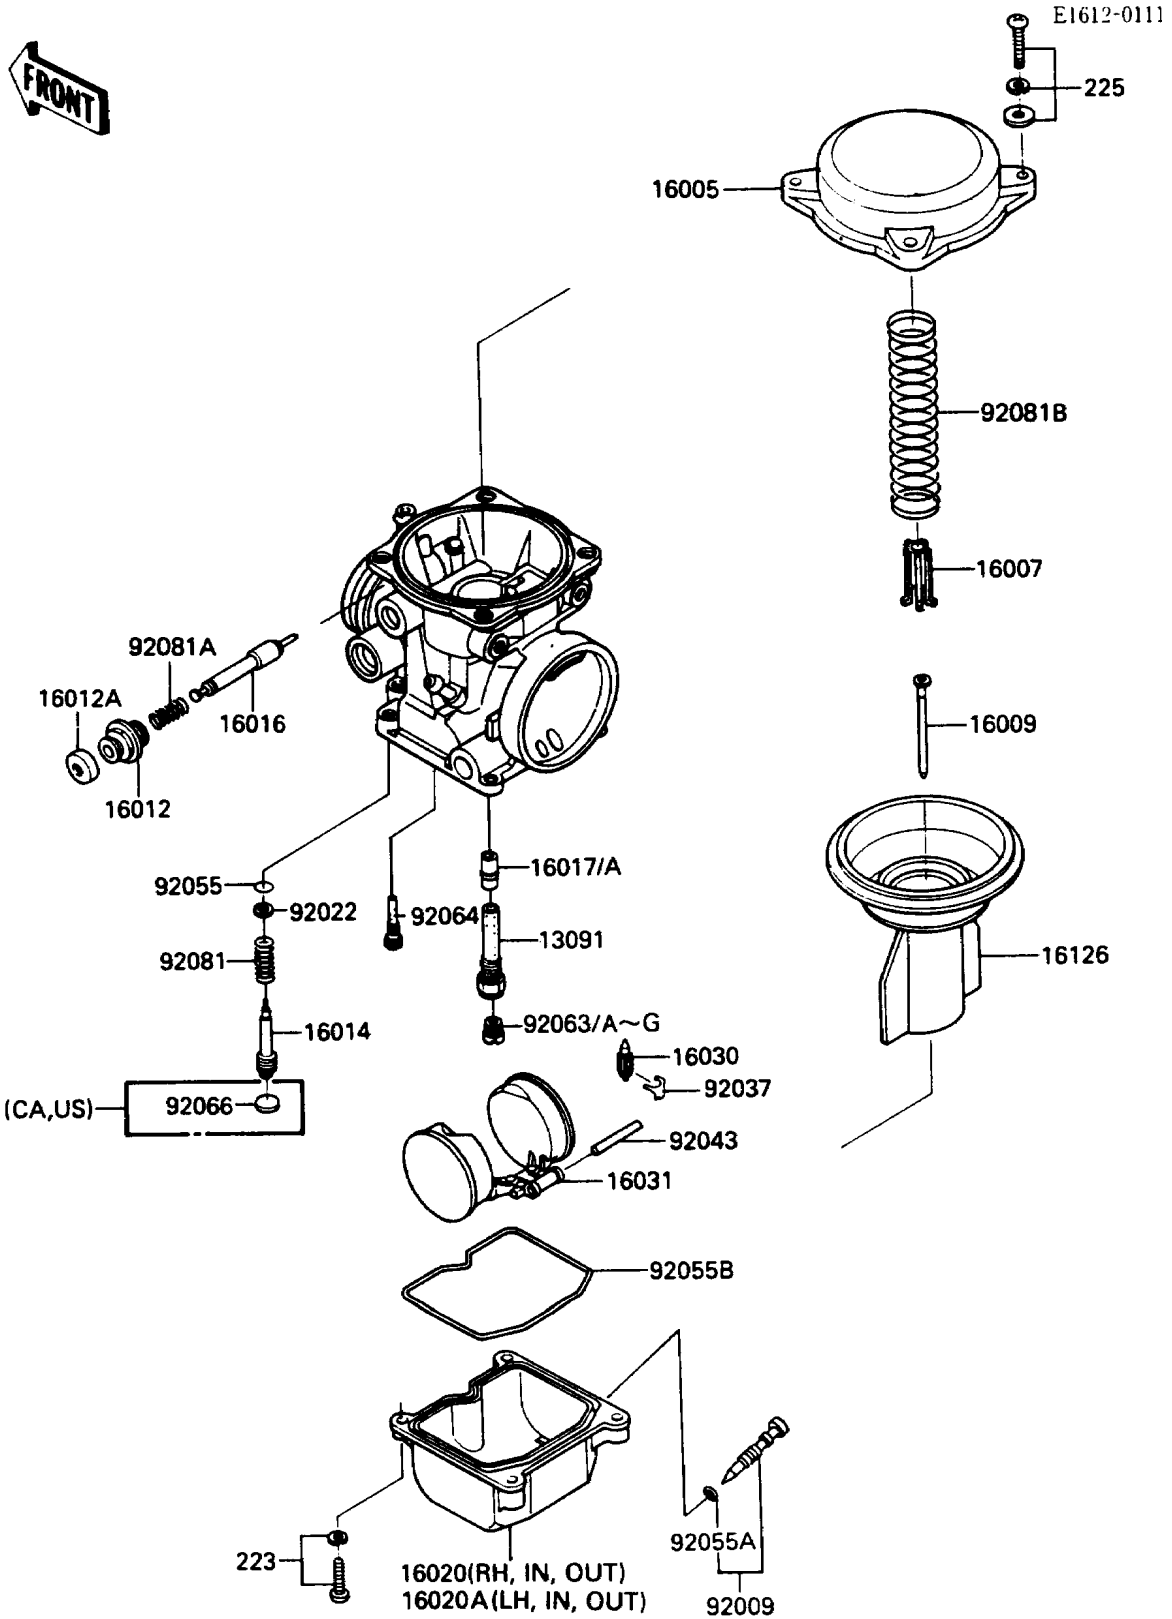

1986 Concours™ PARTS DIAGRAM

Carburetor Parts

1986 Concours™ PARTS LIST

Carburetor Parts

ITEM NAME	PART NUMBER	QUANTITY
HOLDER,NEEDLE JET (Ref # 13091)	13091-1259	1
TOP-CHAMBER,MIXING (Ref # 16005)	16005-1056	1
SEAT-SPRING,THROTTLE VALVE (Ref # 16007)	16007-1120	1
NEEDLE-JET,N52M (Ref # 16009)	16009-1326	1
CAP-STARTER PLUNGER (Ref # 16012)	16012-1051	1
CAP-STARTER PLUNGER (Ref # 16012A)	16012-1052	1
SCREW-PILOT AIR (Ref # 16014)	16014-1054	1
PLUNGER,STARTER (Ref # 16016)	16016-1061	1
JET-NEEDLE (Ref # 16017)	16017-1313	1
JET-NEEDLE (Ref # 16017A)	16017-1316	1
CHAMBER-FLOAT,RH,SIDE (Ref # 16020)	16020-1054	1
CHAMBER-FLOAT,LH,SIDE (Ref # 16020A)	16020-1055	1
VALVE-FLOAT (Ref # 16030)	16030-1007	1
FLOAT (Ref # 16031)	16031-1056	1
VALVE,VACUUM (Ref # 16126)	16126-1160	1
SCREW,DRAIN,M6X1.0 (Ref # 92009)	92009-1487	1
WASHER,PLAIN (Ref # 92022)	92022-1003	1
CLAMP,FLOAT VALVE (Ref # 92037)	16044-007	1
PIN,FLOAT (Ref # 92043)	92043-1207	1
RING-O,PILOT ADJUST (Ref # 92055)	92055-1002	1
RING-O,DRAIN SCREW (Ref # 92055A)	92055-1053	1
RING-O,FLOAT CHAMBER (Ref # 92055B)	92055-1222	1
JET-MAIN,#135 (Ref # 92063)	92063-1014	1
JET-MAIN,2ND,#125 (Ref # 92063A)	92063-1069	1
JET-MAIN,#120 (Ref # 92063B)	92063-1072	1
JET-MAIN,2ND,#122 (Ref # 92063C)	92063-1073	1
JET-MAIN,2ND,#128 (Ref # 92063D)	92063-1074	1
JET-MAIN,#130 (Ref # 92063E)	92063-1075	2
JET-MAIN,#132 (Ref # 92063G)	92063-1076	1

1986 Concours™ PARTS LIST

Carburetor Parts

ITEM NAME	PART NUMBER	QUANTITY
JET-PILOT,#35 (Ref # 92064)	92064-1101	1
PLUG,PILOT AIR SCREW,6.9X2 (Ref # 92066)	92066-1051	1
SPRING,PILOT ADJUST SCREW (Ref # 92081)	92081-1002	1
SPRING,STARTER PLUNGER (Ref # 92081A)	92081-1761	1
SPRING,VACUUM VALVE (Ref # 92081B)	92081-1925	1
SCREW-PAN-WS-CROS (Ref # 223)	223C0416	1
SCREW-PAN-WSP-CROS (Ref # 225)	225C0418	1