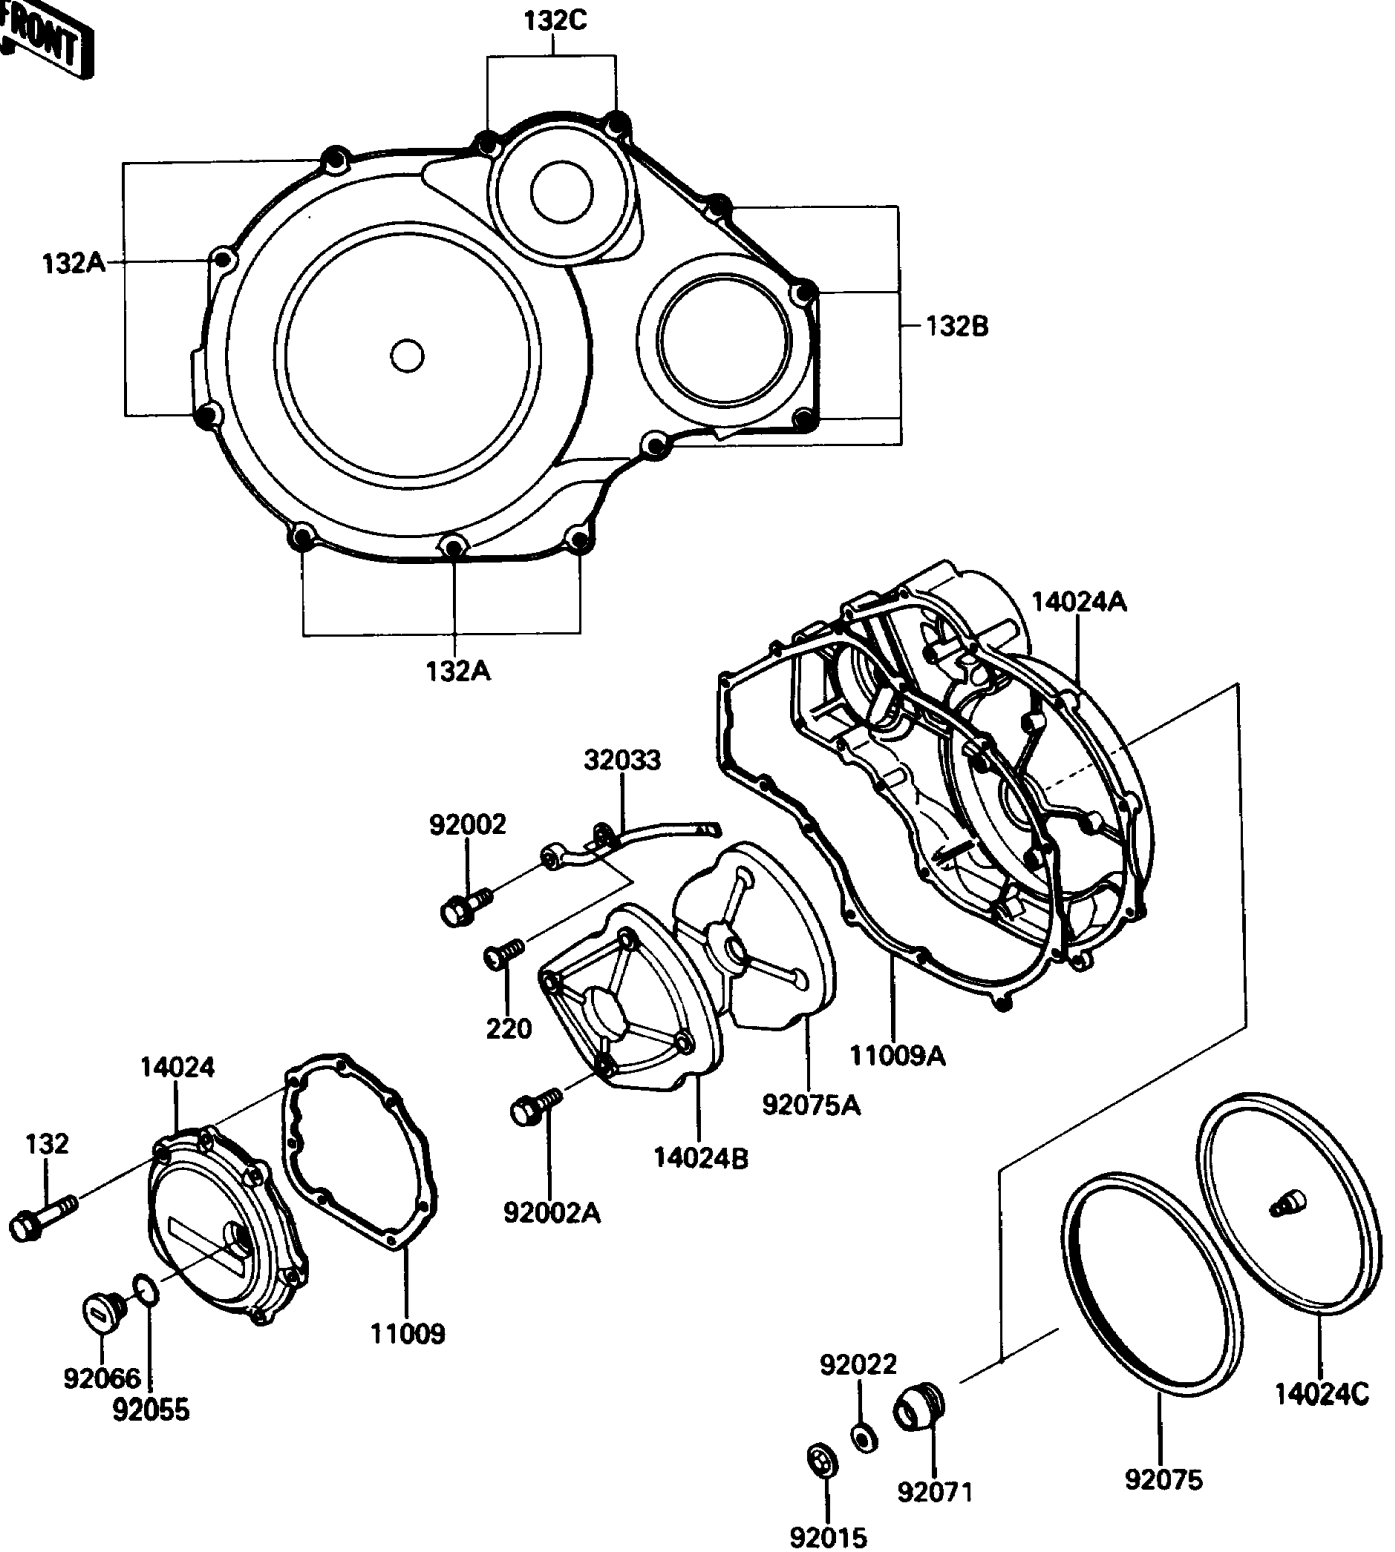

## 1986 Concours™ PARTS DIAGRAM

Engine Cover(s)

E1431-0192

## 1986 Concours™ PARTS LIST

Engine Cover(s)

ITEM NAME	PART NUMBER	QUANTITY
GASKET,COVER,LH (Ref # 11009)	11009-1387	1
GASKET,CLUTCH COVER (Ref # 11009A)	11009-1388	1
COVER,LH (Ref # 14024)	14024-1066	1
COVER,CLUTCH (Ref # 14024A)	14024-1067	1
COVER,SOUND ARRESTER (Ref # 14024B)	14025-1740	1
COVER,CLUTCH COVER (Ref # 14024C)	14025-1814	1
PIPE,CLUTCH COVER (Ref # 32033)	32033-1204	1
BOLT,BANJO,8X20 (Ref # 92002)	92001-1855	1
BOLT,6X10 (Ref # 92002A)	92002-1449	1
NUT,LOCK,5MM (Ref # 92015)	92018-004	1
WASHER,5.5X20X1.2 (Ref # 92022)	92022-104	1
RING-O (Ref # 92055)	92055-1146	1
PLUG,COVER,LH (Ref # 92066)	92066-1218	1
GROMMET,CLUTCH COVER (Ref # 92071)	92071-1108	1
DAMPER,CLUTCH COVER (Ref # 92075)	92075-1594	1
DAMPER,SOUND ARRESTER (Ref # 92075A)	92075-1708	1
BOLT-FLANGED-SMALL (Ref # 132)	132W0620	1
BOLT-FLANGED-SMALL (Ref # 132A)	132W0625	1
BOLT-FLANGED-SMALL (Ref # 132B)	132W0640	1
BOLT-FLANGED-SMALL (Ref # 132C)	132W0655	1
SCREW-PAN-CROS (Ref # 220)	220B0510	1