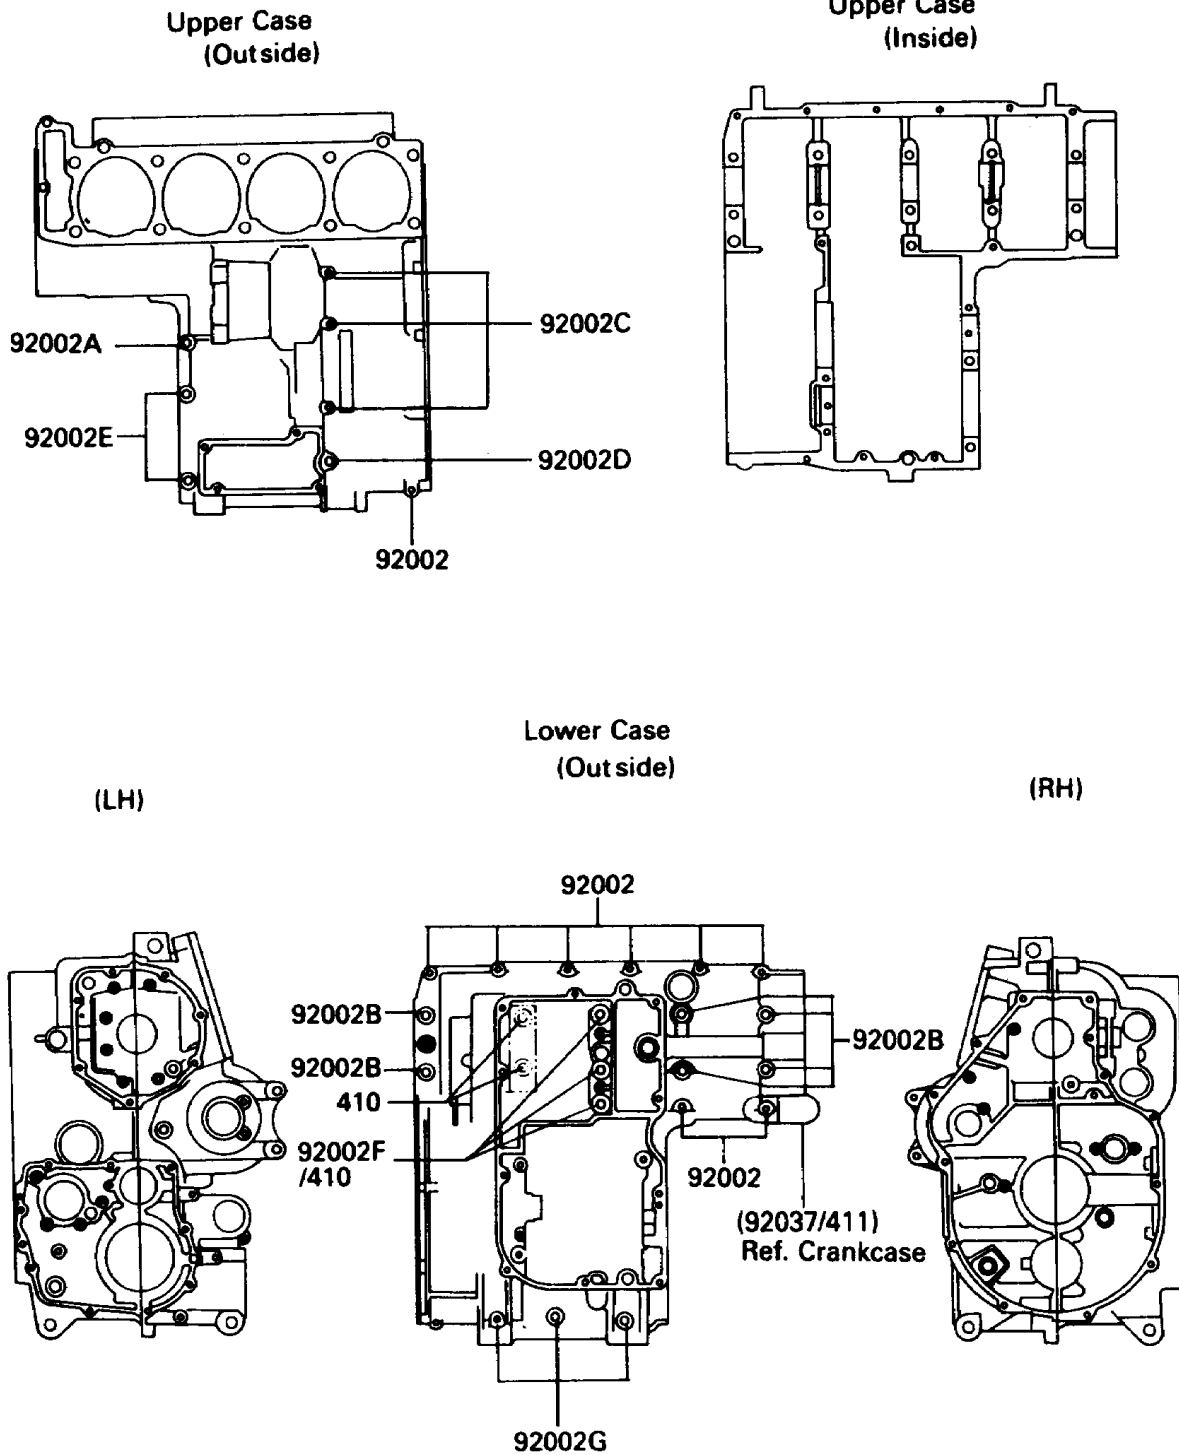

## 1986 Concours™ PARTS DIAGRAM

Crankcase Bolt Pattern

E1412-0030

## 1986 Concours™ PARTS LIST

Crankcase Bolt Pattern

ITEM NAME	PART NUMBER	QUANTITY
BOLT,6X38 (Ref # 92002)	92001-1899	1
BOLT,6X55 (Ref # 92002A)	92002-1054	1
BOLT,8X90 (Ref # 92002B)	92002-1057	1
BOLT,CONNECTING ROD,7MM (Ref # 92002C)	92150-1081	1
BOLT,6X85 (Ref # 92002D)	92002-1306	1
BOLT,8X63 (Ref # 92002E)	92002-1308	1
BOLT,8X140 (Ref # 92002F)	92002-1402	1
BOLT,6X120 (Ref # 92002G)	92002-1654	1
WASHER-PLAIN-SMALL,8MM (Ref # 410)	410B0800	1