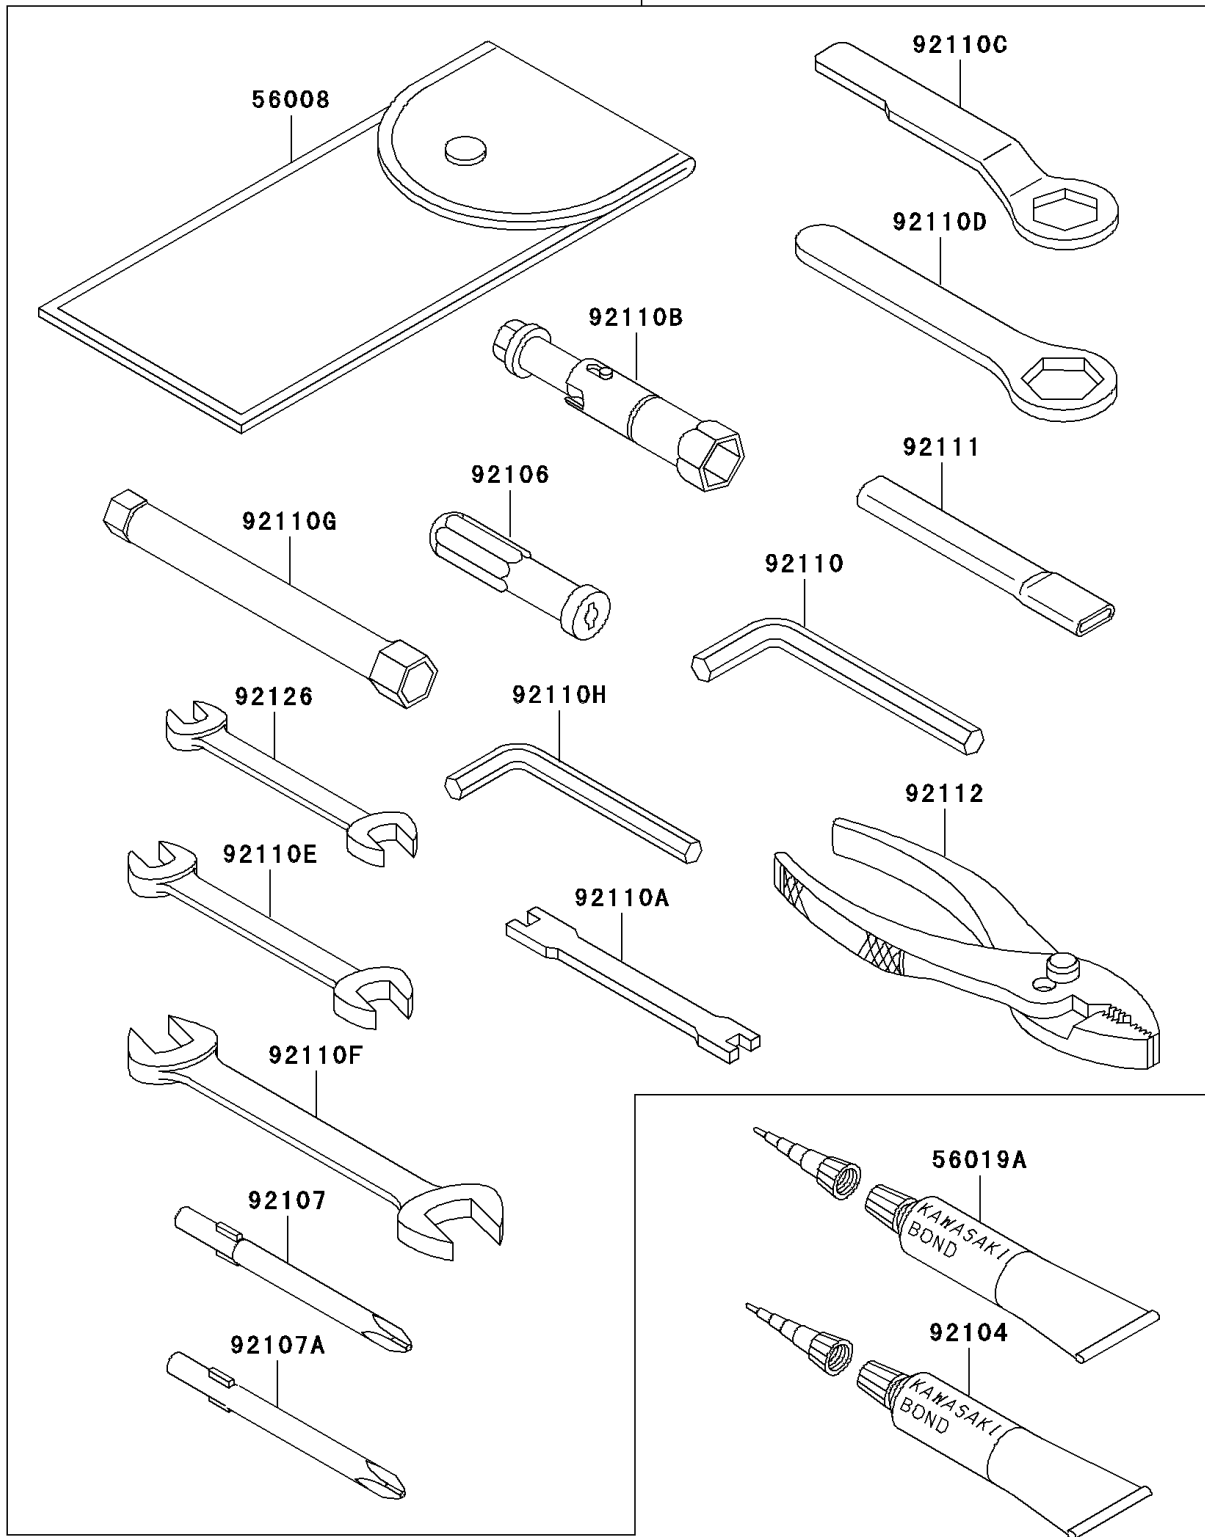

2006 Vulcan® 800 Drifter® PARTS DIAGRAM

Owner's Tools

56007

F2810

2006 Vulcan® 800 Drifter® PARTS LIST

Owner's Tools

ITEM NAME	PART NUMBER	QUANTITY
TOOL-KIT (Ref # 56007)	56007-1424	1
BAG,TOOL (Ref # 56008)	56008-1075	1
THREE BOND TB1211,HT/RS,WHITE (Ref # 56019A)	56019-120	1
GASKET-LIQUID,BLACK,TB1105 (Ref # 92104)	92104-1003	1
GRIP-SCREW DRIVER (Ref # 92106)	92106-1001	1
TOOL-DRIVER,#3PHILLIPS (Ref # 92107)	92107-005	1
TOOL-DRIVER,#2PHILLIPS (Ref # 92107A)	92107-1053	1
TOOL-WRENCH,ALLEN,5MM (Ref # 92110)	92110-1015	1
TOOL-WRENCH,SPOKE (Ref # 92110A)	92110-1016	1
TOOL-WRENCH,BOX,16MM (Ref # 92110B)	92110-1132	1
TOOL-WRENCH,BOX END,22MM (Ref # 92110C)	92110-1148	1
TOOL-WRENCH,BOX END,19MM (Ref # 92110D)	92110-1151	1
TOOL-WRENCH,OPEN END,10X12 (Ref # 92110E)	92110-1152	1
TOOL-WRENCH,OPEN END,14X17 (Ref # 92110F)	92110-1153	1
TOOL-WRENCH,BOX,12MM (Ref # 92110G)	92110-1201	1
TOOL-WRENCH,ALLEN,4MM (Ref # 92110H)	92110-3703	1
TOOL-BAR,BOX END WRENCH (Ref # 92111)	92111-1051	1
TOOL-PLIERS (Ref # 92112)	92112-1001	1
TOOL-WRENCH,OPEN END,8X10 (Ref # 92126)	92126-004	1