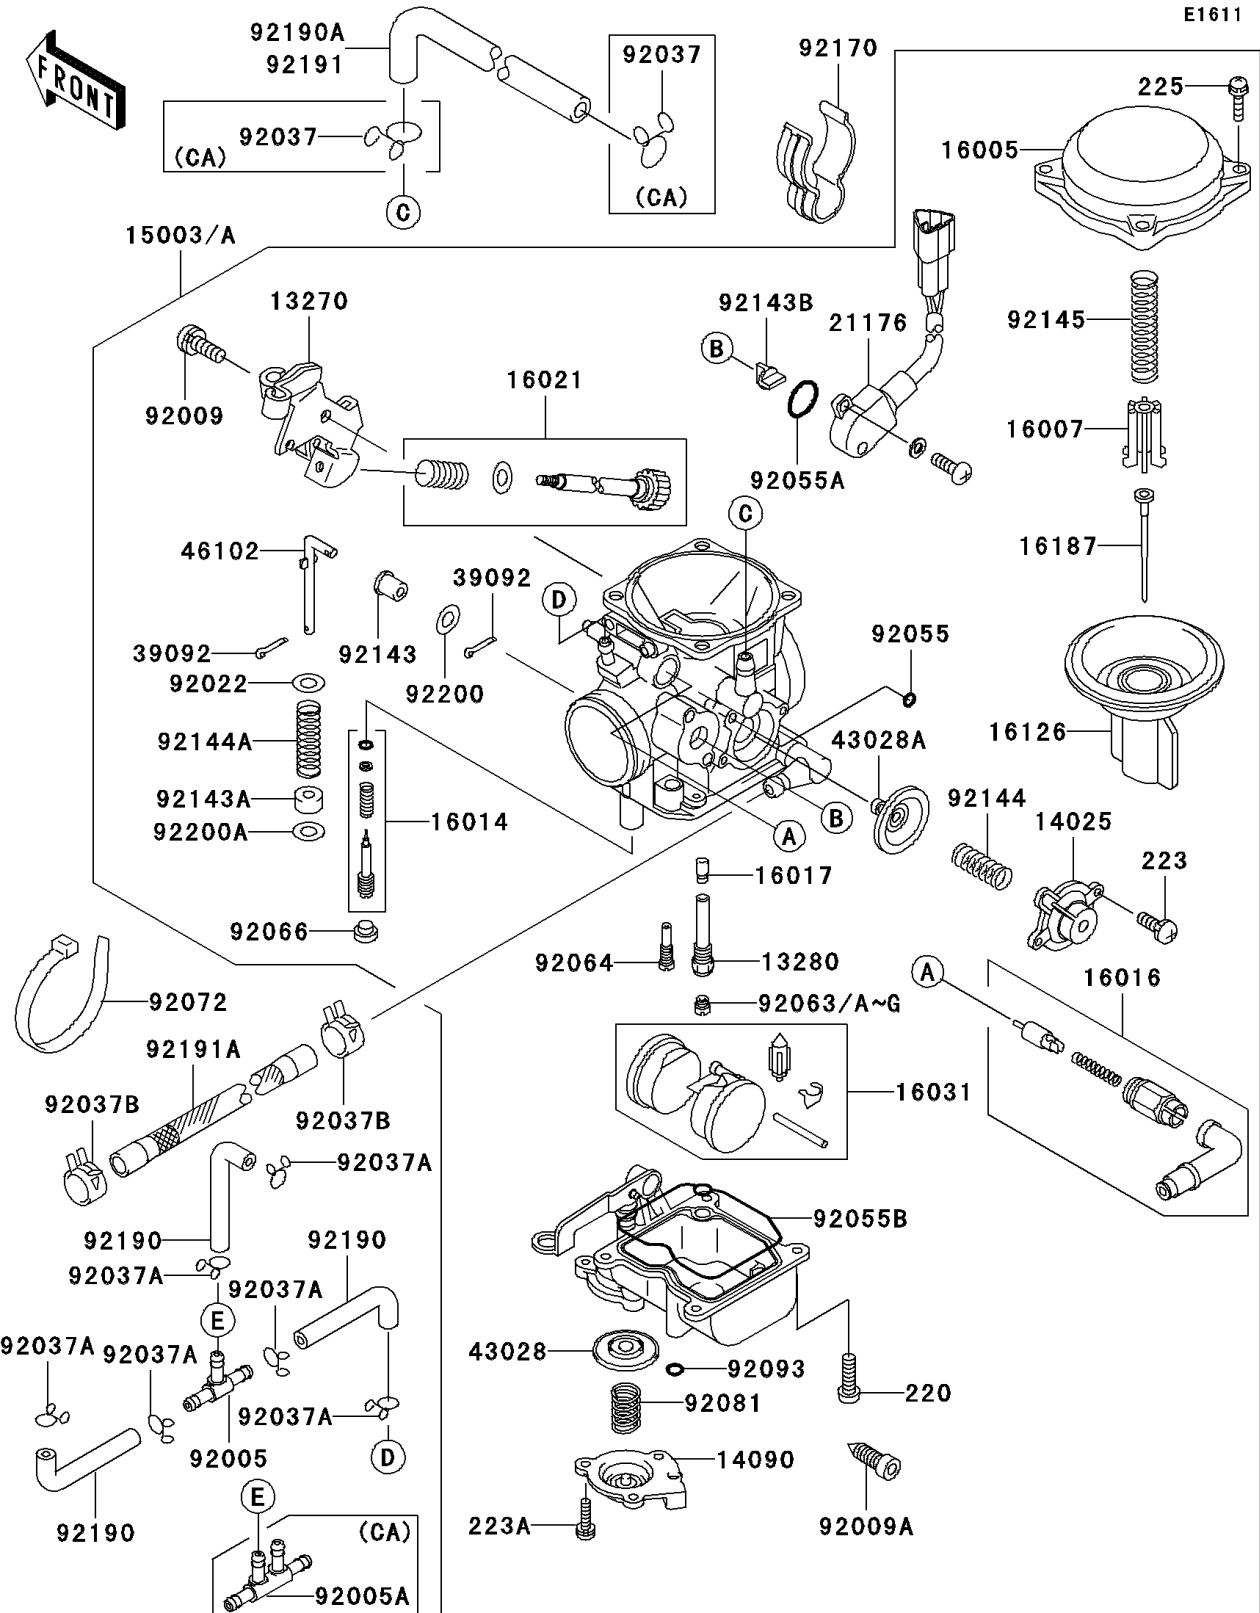

## 2006 Vulcan® 800 Drifter® PARTS LIST

Carburetor

ITEM NAME	PART NUMBER	QUANTITY
PLATE (Ref # 13270)	13270-1513	1
HOLDER,NEEDLE JET (Ref # 13280)	13280-1140	1
COVER,AIR CUT VALVE (Ref # 14025)	14025-1903	1
COVER,ACCELERATOR (Ref # 14090)	14090-1635	1
TOP-CHAMBER,MIXING,27/60 (Ref # 16005)	16005-1057	1
SEAT-SPRING,VALVE (Ref # 16007)	16007-1117	1
SCREW-PILOT AIR (Ref # 16014)	16014-1081	1
PLUNGER,STARTER (Ref # 16016)	16016-1100	1
JET-NEEDLE,#6 (Ref # 16017)	16017-1405	1
SCREW-THROTTLE STOP (Ref # 16021)	16021-1207	1
FLOAT (Ref # 16031)	16031-1102	1
VALVE,VACUUM (Ref # 16126)	16126-1170	1
NEEDLE-JET,N8GT (Ref # 16187)	16187-1114	1
SENSOR (Ref # 21176)	21176-1096	1
PIN-HAIR (Ref # 39092)	39092-1058	1
DIAPHRAGM (Ref # 43028)	43028-0002	1
DIAPHRAGM,5.9MM,AIR CUT VALVE (Ref # 43028A)	43028-1053	1
ROD (Ref # 46102)	46102-1385	1
SCREW,5X10 (Ref # 92009)	92009-1365	1
SCREW,DRAIN,6X0.75 (Ref # 92009A)	92009-1551	1
WASHER,PLAIN,STOP SPRING (Ref # 92022)	92022-1480	1
CLAMP (Ref # 92037A)	92037-1610	1
CLAMP (Ref # 92037B)	92037-2082	1
RING-O (Ref # 92055)	92055-1245	1
RING-O,SENSOR (Ref # 92055A)	92055-1574	1
RING-O,FLOAT CHAMBER (Ref # 92055B)	92055-1615	1
JET-MAIN,#140 (Ref # 92063)	92063-1013	1
JET-MAIN,#135 (Ref # 92063B)	92063-1014	2
SCREW-PAN-CROS,4X14 (Ref # 220)	220D0414	1

## 2006 Vulcan® 800 Drifter® PARTS LIST

Carburetor

ITEM NAME	PART NUMBER	QUANTITY
TUBE,7X12X480,YELLOW (Ref # 92191)	92191-1008	1