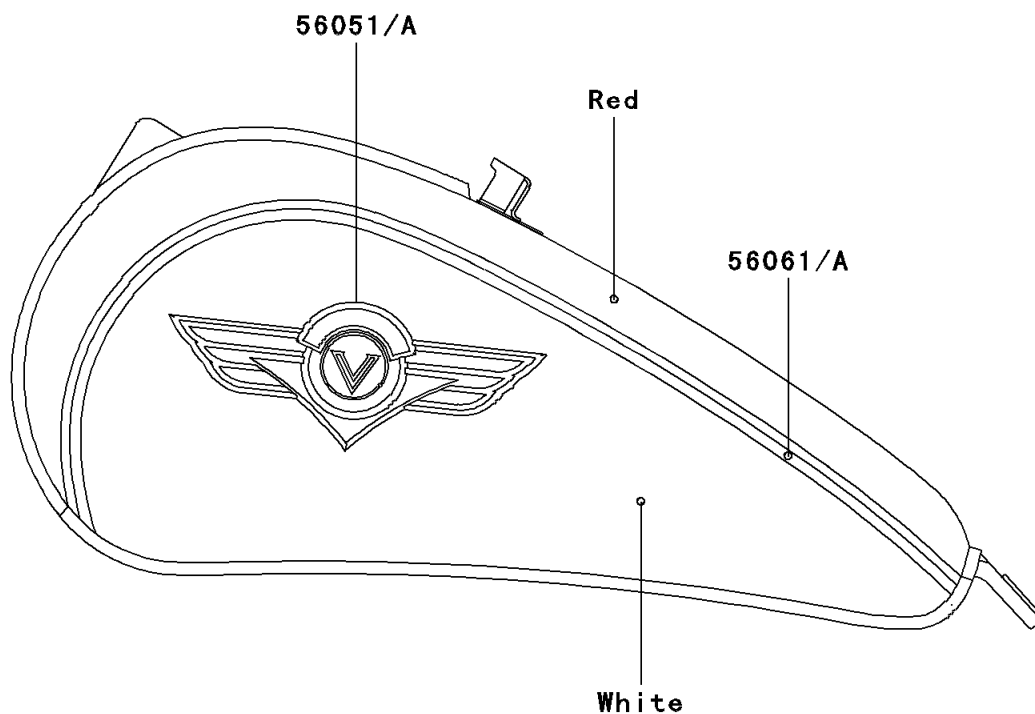

1996 Vulcan® 800 Classic PARTS DIAGRAM

Decals(White/Red)(VN800-B1)

F2861B

1996 Vulcan® 800 Classic PARTS LIST

Decals(White/Red)(VN800-B1)

ITEM NAME	PART NUMBER	QUANTITY
MARK,FUEL TANK,LH (Ref # 56051)	56051-1429	1
MARK,FUEL TANK,RH (Ref # 56051A)	56051-1430	1
MARK,AIR CLEANER,800 (Ref # 56051B)	56051-1433	1
MARK,AIR CLEANER,KAWASAKI (Ref # 56051C)	56051-1434	1
PATTERN,FUEL TANK,LH (Ref # 56061)	56061-1573	1
PATTERN,FUEL TANK,RH (Ref # 56061A)	56061-1574	1