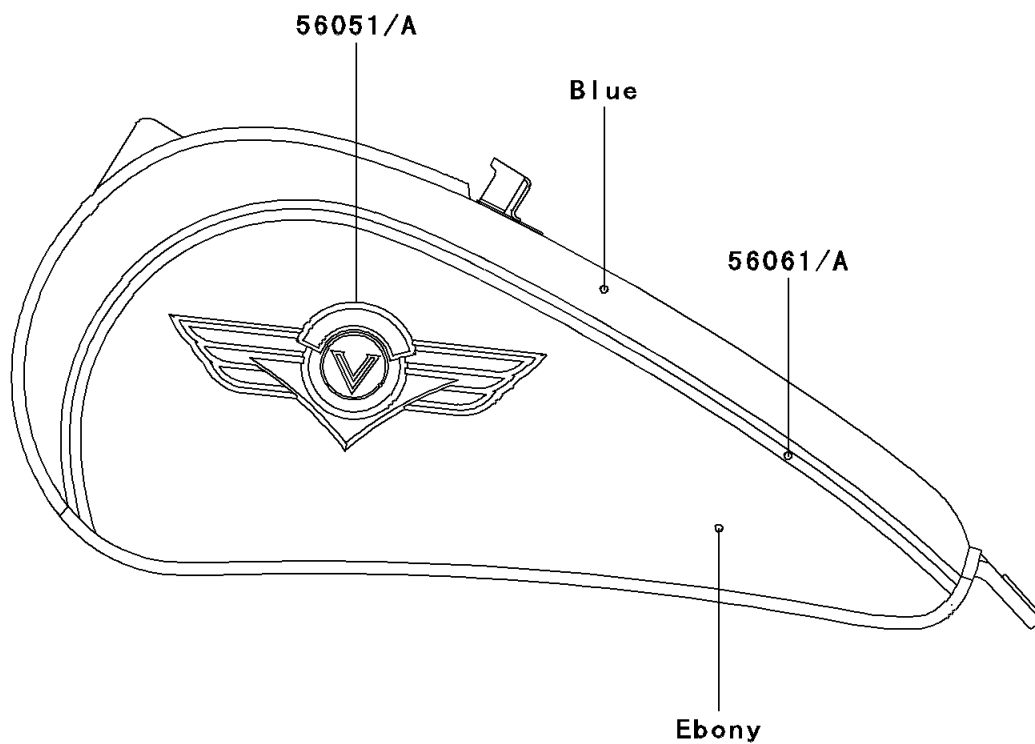

1996 Vulcan® 800 Classic PARTS DIAGRAM

Decals(Ebony/Blue)(VN800-B1)

F2861A

1996 Vulcan® 800 Classic PARTS LIST

Decals(Ebony/Blue)(VN800-B1)

ITEM NAME	PART NUMBER	QUANTITY
MARK,FUEL TANK,LH (Ref # 56051)	56051-1429	1
MARK,FUEL TANK,RH (Ref # 56051A)	56051-1430	1
MARK,AIR CLEANER,800 (Ref # 56051B)	56051-1433	1
MARK,AIR CLEANER,KAWASAKI (Ref # 56051C)	56051-1434	1
PATTERN,FUEL TANK,LH (Ref # 56061)	56061-1571	1
PATTERN,FUEL TANK,RH (Ref # 56061A)	56061-1572	1