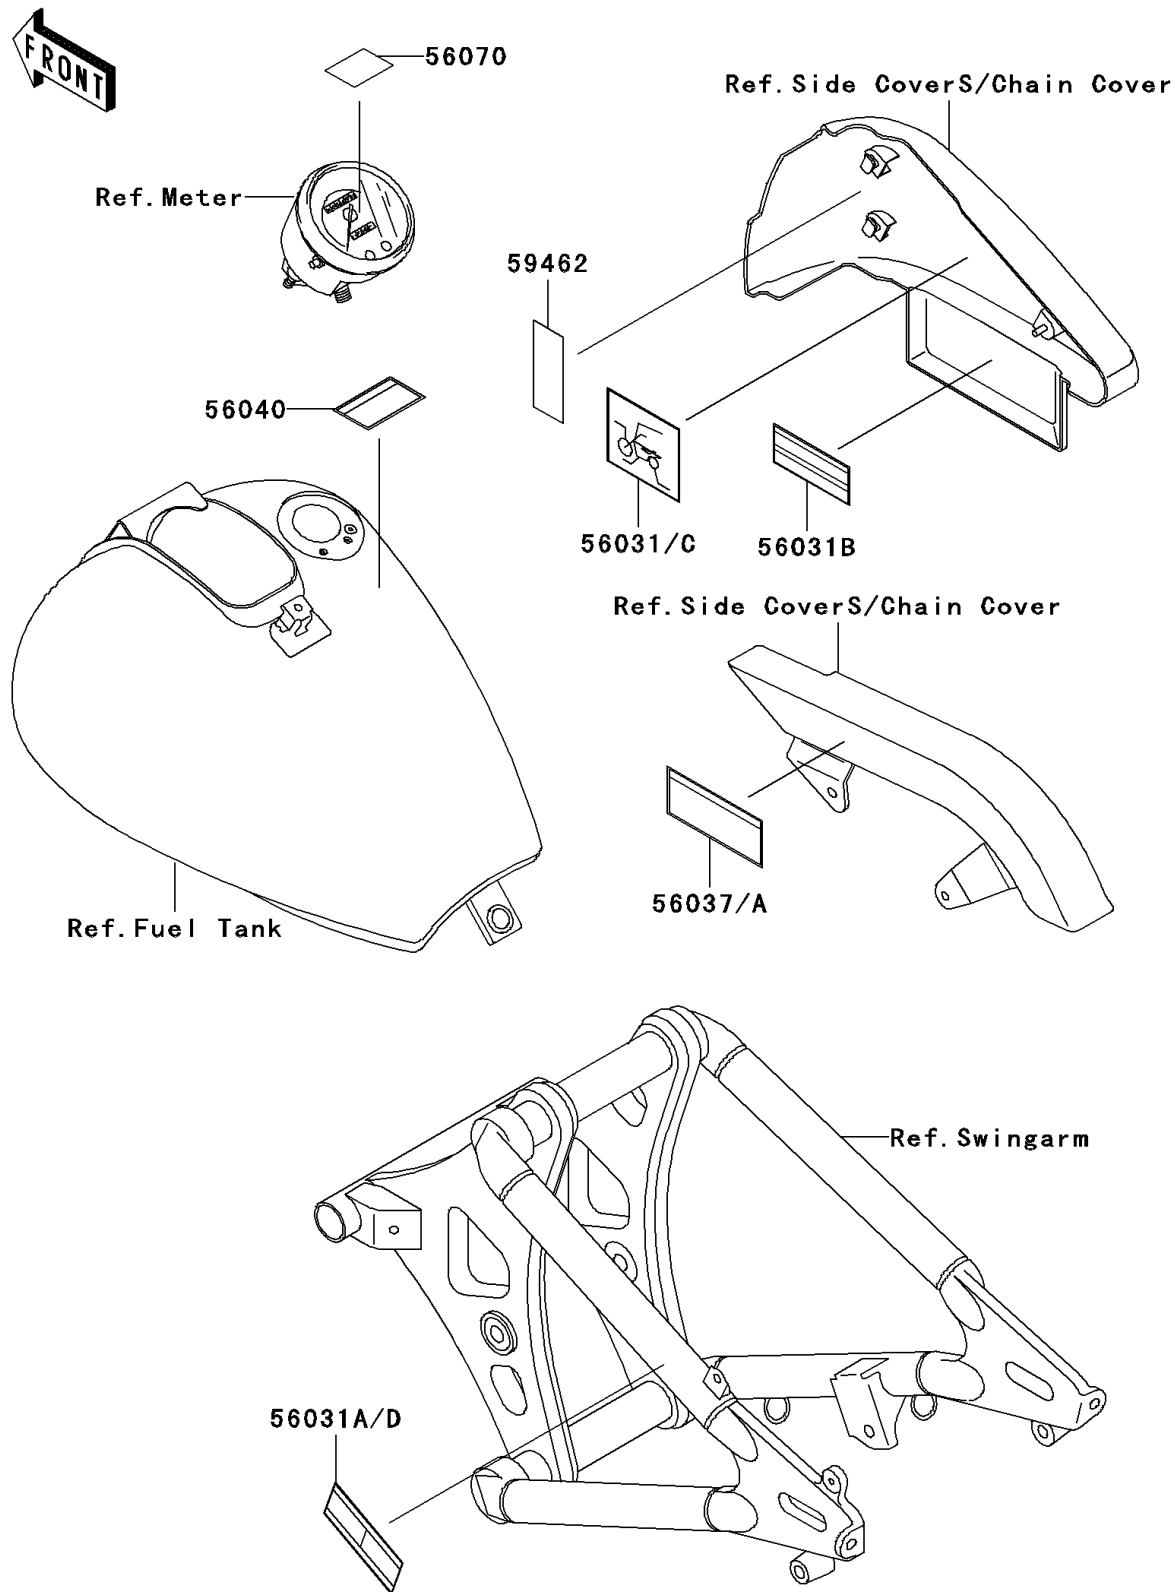

1996 Vulcan® 800 Classic PARTS DIAGRAM

Labels

F2860

1996 Vulcan® 800 Classic PARTS LIST

Labels

ITEM NAME	PART NUMBER	QUANTITY
LABEL-MANUAL,DAILY SAFETY (Ref # 56031)	56031-1936	1
LABEL-MANUAL,OIL&OIL FILTER (Ref # 56031B)	56031-1938	1
LABEL-MANUAL,CHAIN (Ref # 56031A)	56031-1937	1
LABEL-MANUAL,DAILY SAFETY (Ref # 56031C)	56031-1940	1
LABEL-MANUAL,CHAIN (Ref # 56031D)	56031-1941	1
LABEL-SPECIFICATION,TIRE&LOAD (Ref # 56037)	56037-1727	1
LABEL-SPECIFICATION,TIRE&LOAD (Ref # 56037A)	56037-1728	1
LABEL-WARNING,EVAPO (Ref # 56040)	56040-1121	1
LABEL-WARNING,BREAK IN CAUTION (Ref # 56070)	56070-1095	1
LABEL-CERTIFICATION,EVAPO ROUT (Ref # 59462)	59462-1755	1