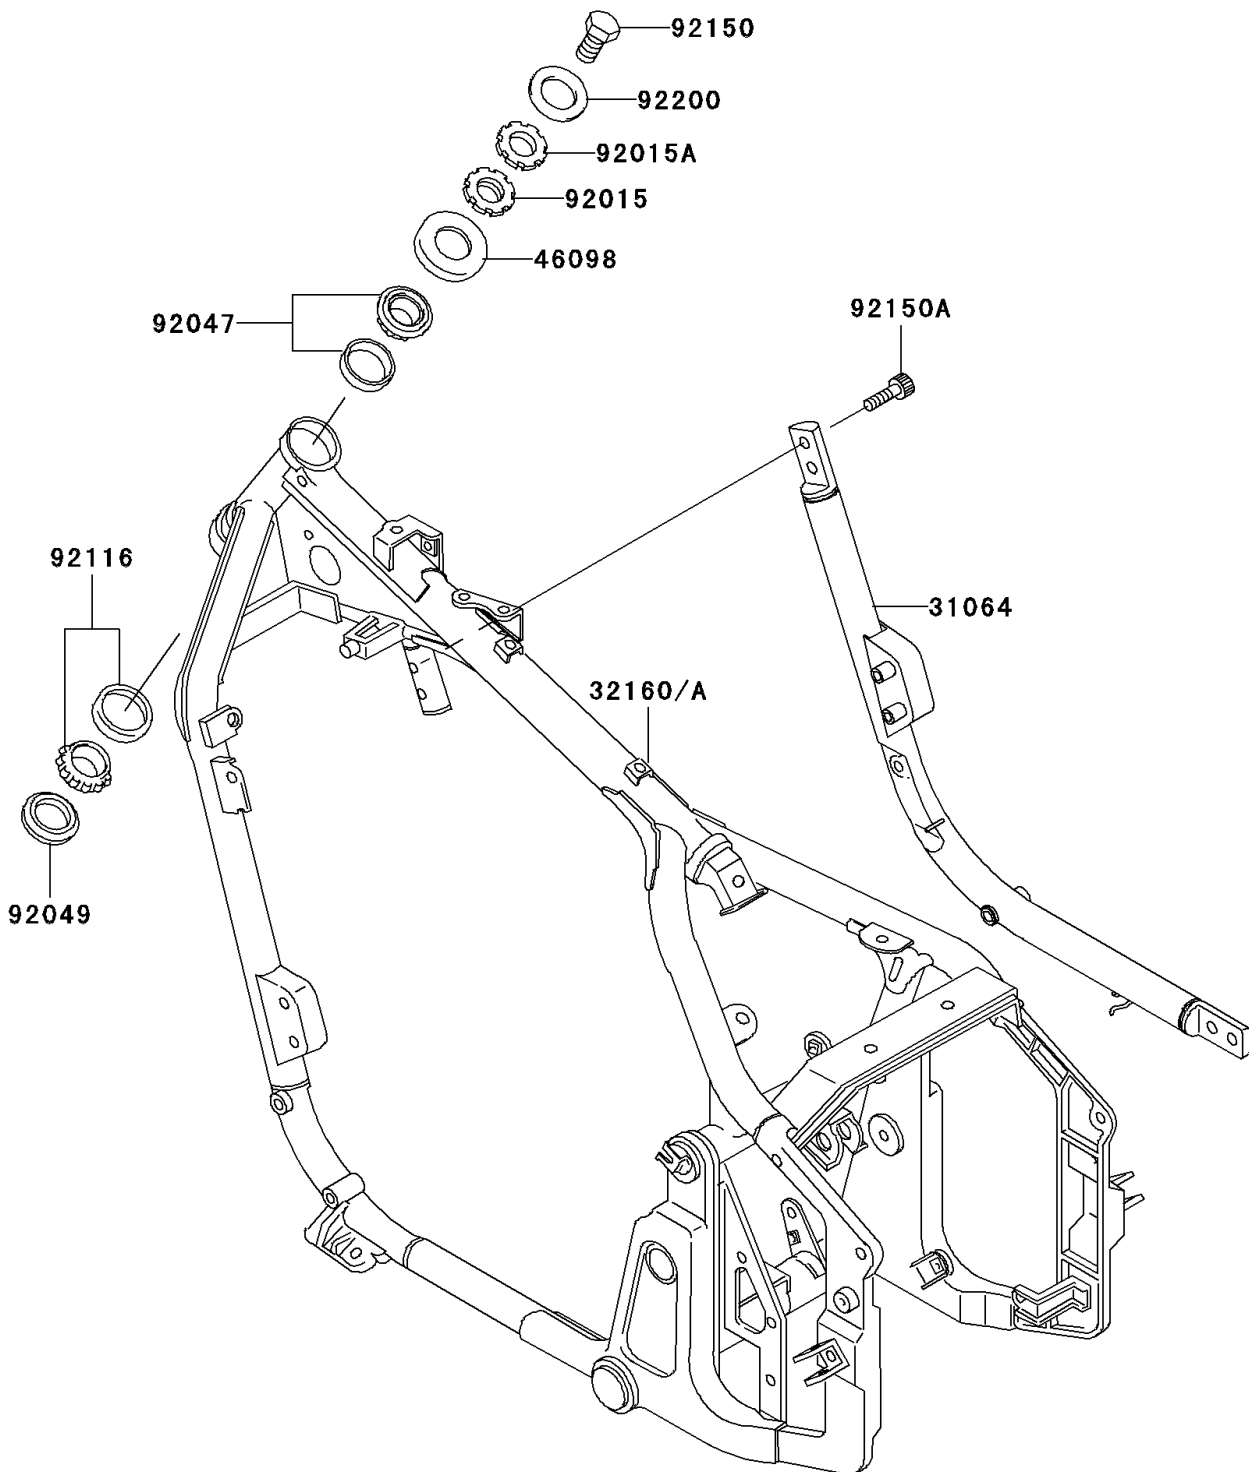

1996 Vulcan® 800 Classic PARTS DIAGRAM

Frame

F2120

1996 Vulcan® 800 Classic PARTS LIST

Frame

| ITEM NAME | PART NUMBER | QUANTITY |
|---|-------------|----------|
| PIPE-COMP,DOWNTUBE,RH (Ref # 31064) | 31064-1176 | 1 |
| FRAME-COMP,FR (Ref # 32160) | 32160-1400 | 1 |
| CAP,STEERING STEM (Ref # 46098) | 46098-017 | 1 |
| NUT,25MM,T=10 (Ref # 92015) | 92015-1377 | 1 |
| NUT,25MM,T=6 (Ref # 92015A) | 92015-1378 | 1 |
| RACE,ROLLER,32005JR RS (Ref # 92047) | 92047-017 | 1 |
| SEAL-OIL,XMHE36X52X4J (Ref # 92049) | 92049-1162 | 1 |
| BEARING-ROLLER,HR320/28XJ (Ref # 92116) | 92116-1009 | 1 |
| BOLT,14X25 (Ref # 92150) | 92150-1672 | 1 |
| BOLT,SOCKET,10X23 (Ref # 92150A) | 92150-1942 | 1 |
| WASHER (Ref # 92200) | 92200-1140 | 1 |