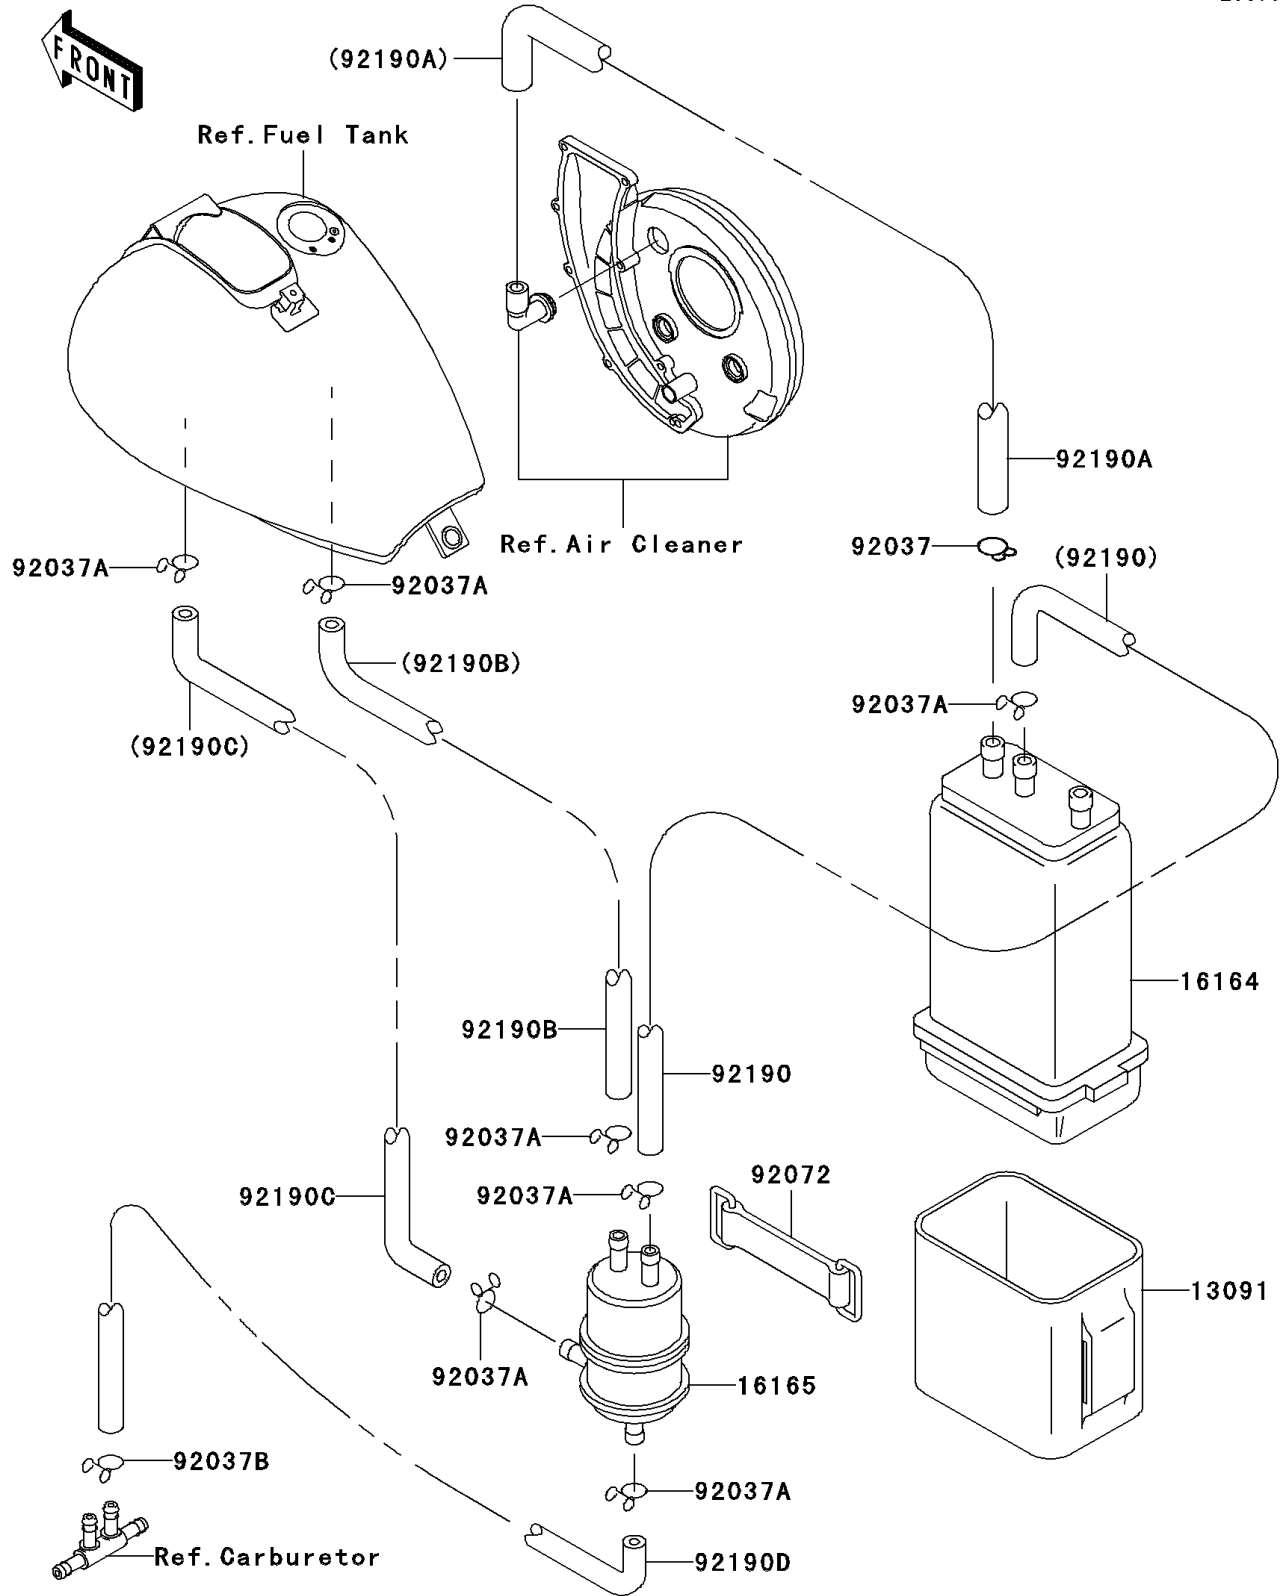

1996 Vulcan® 800 Classic PARTS DIAGRAM

Fuel Evaporative System

E1650

1996 Vulcan® 800 Classic PARTS LIST

Fuel Evaporative System

ITEM NAME	PART NUMBER	QUANTITY
HOLDER,CANISTER (Ref # 13091)	13091-1308	1
CANISTER (Ref # 16164)	16164-1052	1
SEPARATOR (Ref # 16165)	16165-1001	1
CLAMP,HOSE (Ref # 92037)	92037-1104	1
CLAMP,TUBE (Ref # 92037A)	92037-147	1
CLAMP (Ref # 92037B)	92037-1610	1
BAND,L=50 (Ref # 92072)	92072-066	1
TUBE,CANISTER-SEPA (Ref # 92190)	92190-1618	1
TUBE,CANISTER-AIR FILTER (Ref # 92190A)	92190-1619	1
TUBE,SEPA-TANK (Ref # 92190B)	92190-1620	1
TUBE,SEPA-TANK (Ref # 92190C)	92190-1621	1
TUBE,SEPA-FITTING (Ref # 92190D)	92190-1622	1