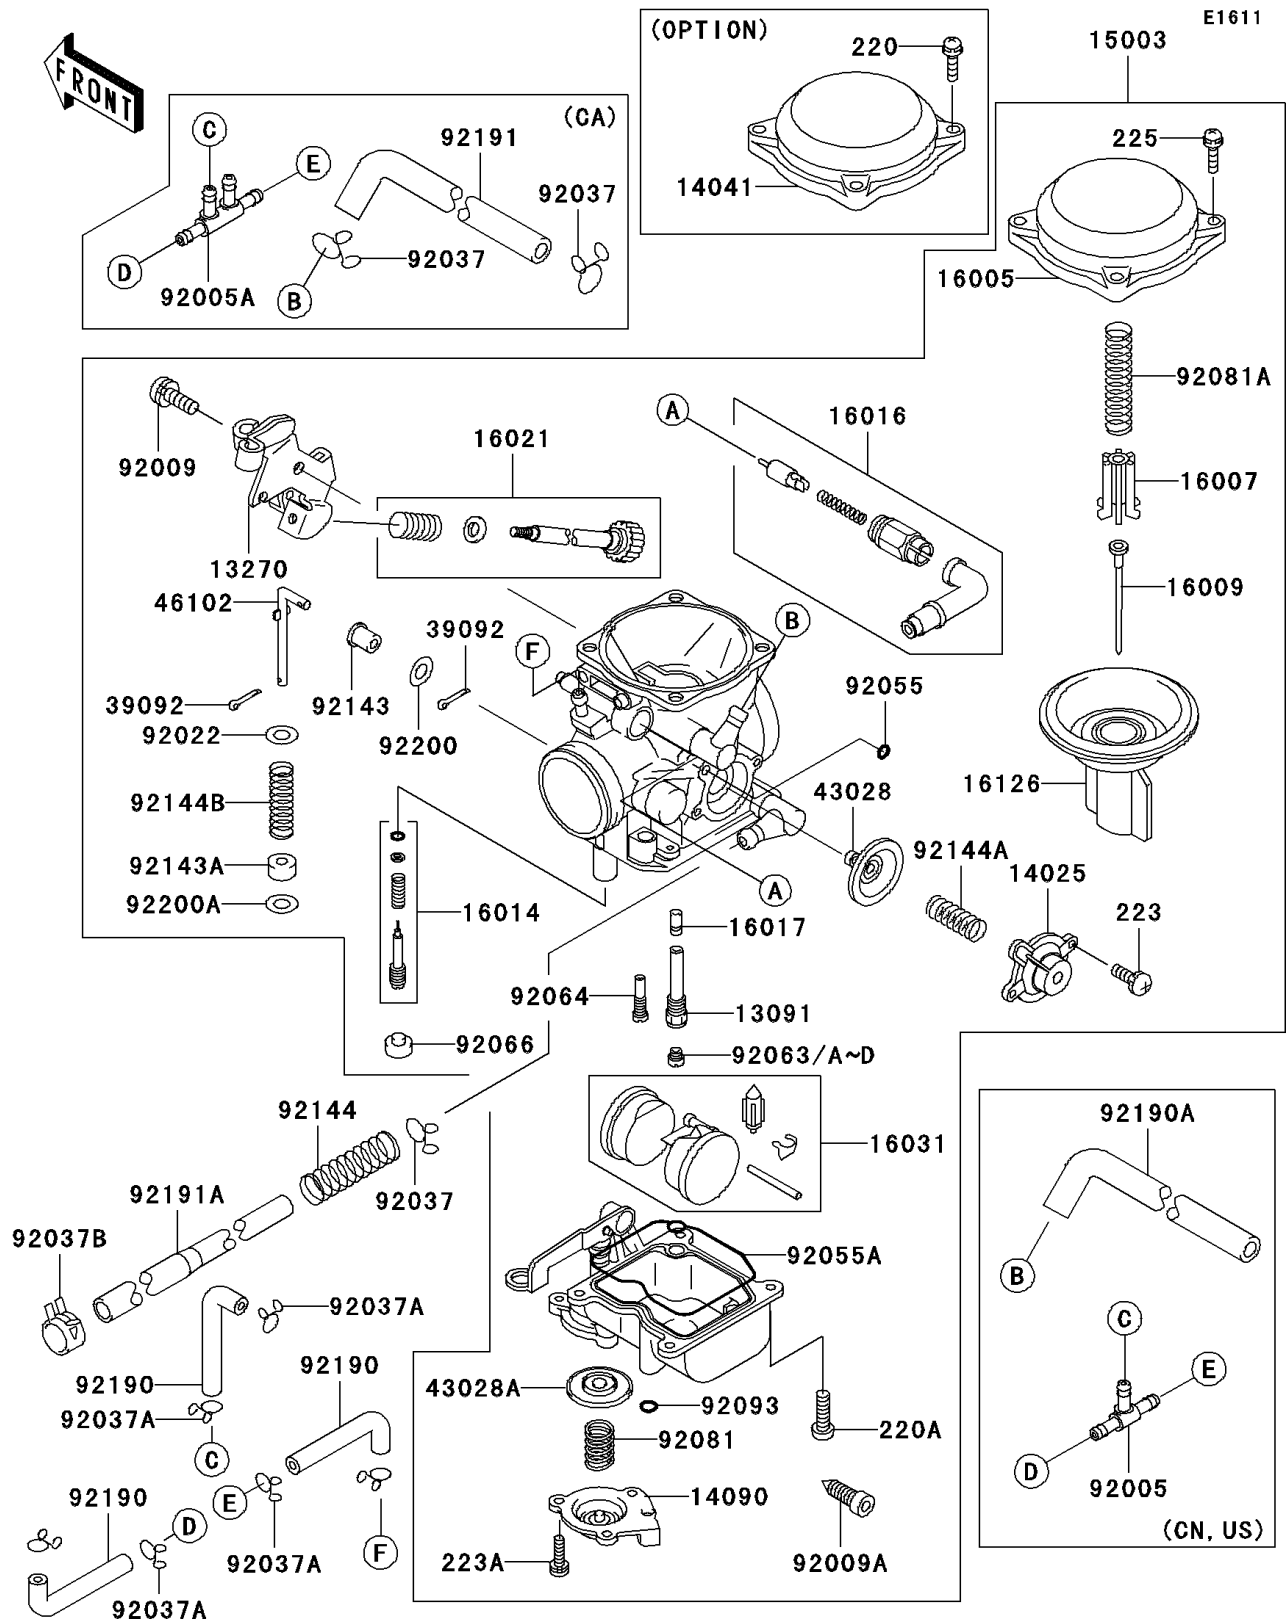

## 1996 Vulcan® 800 Classic PARTS LIST

Carburetor

ITEM NAME	PART NUMBER	QUANTITY
HOLDER (Ref # 13091)	13091-1930	1
PLATE (Ref # 13270)	13270-1513	1
COVER,AIR CUT VALVE (Ref # 14025)	14025-1903	1
TOP-CHAMBER,MIXING,OUTSIDE (Ref # 14041)	14041-1076	1
COVER,ACCELERATOR (Ref # 14090)	14090-1635	1
CARBURETOR-ASSY (Ref # 15003)	15003-1200	1
TOP-CHAMBER,MIXING,27/60 (Ref # 16005)	16005-1057	1
SEAT-SPRING,VALVE (Ref # 16007)	16007-1117	1
NEEDLE-JET (Ref # 16009)	16009-1861	1
SCREW-PILOT AIR (Ref # 16014)	16014-1081	1
PLUNGER,STARTER (Ref # 16016)	16016-1100	1
JET-NEEDLE (Ref # 16017)	16017-1377	1
SCREW-THROTTLE STOP (Ref # 16021)	16021-1207	1
FLOAT (Ref # 16031)	16031-1089	1
VALVE,VACUUM (Ref # 16126)	16126-1170	1
PIN-HAIR (Ref # 39092)	39092-1058	1
DIAPHRAGM,5.9MM,AIR CUT VALVE (Ref # 43028)	43028-1053	1
DIAPHRAGM (Ref # 43028A)	43028-1077	1
ROD (Ref # 46102)	46102-1385	1
SCREW,5X10 (Ref # 92009)	92009-1365	1
SCREW,DRAIN,M6X0.75 (Ref # 92009A)	92009-1551	1
WASHER,PLAIN,STOP SPRING (Ref # 92022)	92022-1480	1
CLAMP (Ref # 92037A)	92037-1610	1
CLAMP (Ref # 92037B)	92037-2082	1
RING-O (Ref # 92055)	92055-1245	1
RING-O,FLOAT CHAMBER (Ref # 92055A)	92055-1518	1
JET-MAIN,#140 (Ref # 92063)	92063-1013	1
JET-MAIN,#135 (Ref # 92063A)	92063-1014	1
SCREW-PAN-CROS (Ref # 220)	220B0408	1