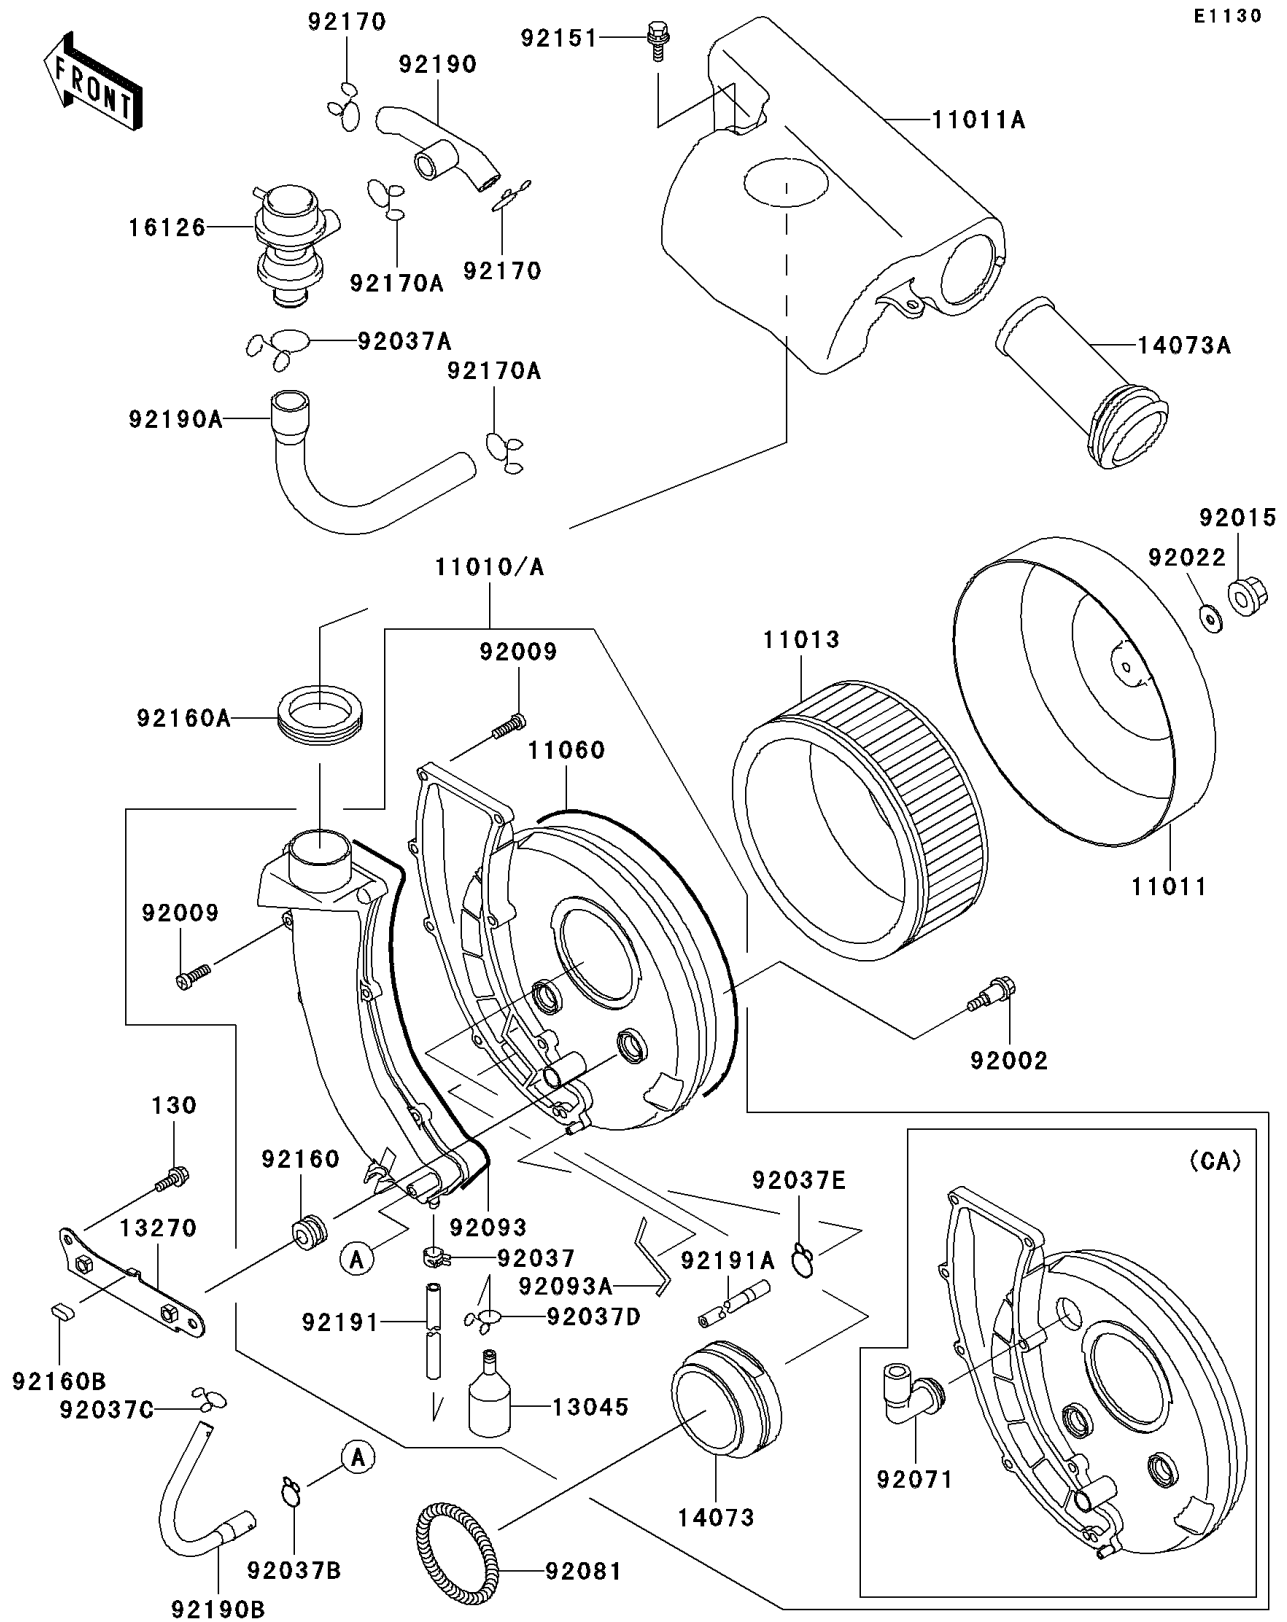

## 1996 Vulcan® 800 Classic PARTS DIAGRAM

Air Cleaner

## 1996 Vulcan® 800 Classic PARTS LIST

Air Cleaner

ITEM NAME	PART NUMBER	QUANTITY
CASE-AIR FILTER,COVER (Ref # 11011)	11011-1453	1
CASE-AIR FILTER,CHAMBER (Ref # 11011A)	11011-1454	1
ELEMENT-AIR FILTER (Ref # 11013)	11013-1243	1
GASKET,AIR FILTER (Ref # 11060)	11060-1721	1
RECEIVER-OIL (Ref # 13045)	13045-1057	1
PLATE,AIR FILTER CASE (Ref # 13270)	13270-1388	1
DUCT,AIR FILTER (Ref # 14073)	14073-1622	1
DUCT,AIR FILTER CHAMBER (Ref # 14073A)	14073-1623	1
VALVE,AIR SWITCH (Ref # 16126)	16126-1289	1
BOLT (Ref # 92002)	92002-1595	1
SCREW,TAPPING,5X20 (Ref # 92009)	92009-1399	1
NUT,CAP,6MM (Ref # 92015)	92015-1385	1
WASHER,6.5X20X1.6,WHITE (Ref # 92022)	92022-193	1
CLAMP,TUBE (Ref # 92037)	92037-010	1
CLAMP,TUBE (Ref # 92037A)	92037-1076	1
CLAMP,FUEL TUBE (Ref # 92037B)	92037-1271	1
CLAMP,TUBE (Ref # 92037C)	92037-147	1
CLAMP (Ref # 92037D)	92037-1712	1
CLAMP,TUBE (Ref # 92037E)	92037-3025	1
SPRING,DUCT (Ref # 92081)	92081-1638	1
SEAL,AIR FILTER (Ref # 92093)	92093-1501	1
SEAL,AIR FILTER (Ref # 92093A)	92093-1502	1
BOLT (Ref # 92151)	92151-1579	1
DAMPER (Ref # 92160)	92160-1594	1
DAMPER (Ref # 92160A)	92160-1600	1
DAMPER,PLATE (Ref # 92160B)	92160-1605	1
CLAMP (Ref # 92170)	92170-1017	1
CLAMP,TUBE (Ref # 92170A)	92170-1445	1
TUBE,AIR SWITCH-HEAD (Ref # 92190)	92190-1600	1

## 1996 Vulcan® 800 Classic PARTS LIST

Air Cleaner

ITEM NAME	PART NUMBER	QUANTITY
TUBE,AIR SWITCH-FILTER CASE (Ref # 92190A)	92190-1601	1
TUBE,BREATHER (Ref # 92190B)	92190-1602	1
TUBE,6X9X345 (Ref # 92191)	92191-1111	1
BOLT-FLANGED,6X16,BLACK (Ref # 130)	130J0616	1
TUBE (Ref # 92191A)	92191-1112	1
FILTER-ASSY-AIR (Ref # 11010)	11010-1670	1
FILTER-ASSY-AIR (Ref # 11010A)	11010-1671	1
GROMMET,AIR FILTER (Ref # 92071)	92071-1114	1