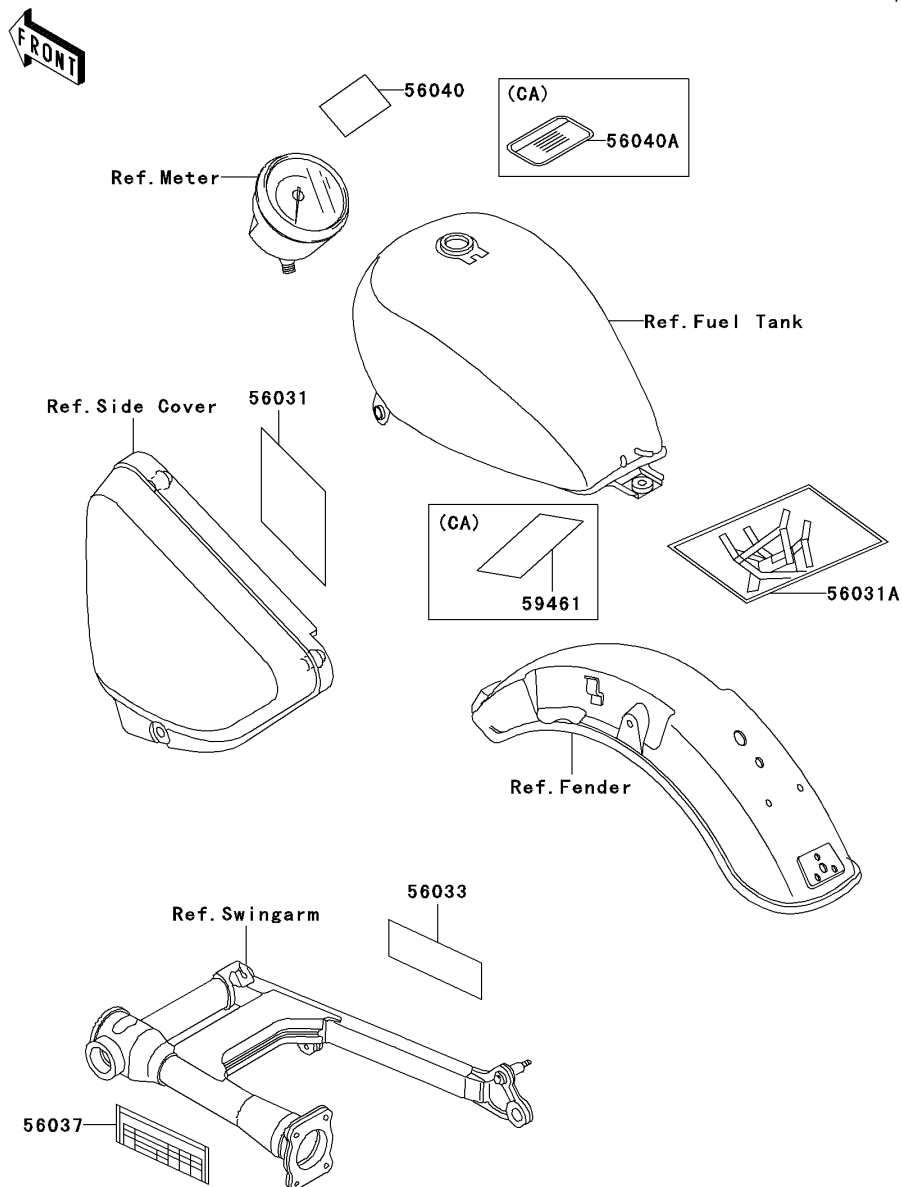

2006 Vulcan® 750 PARTS DIAGRAM

Labels

F2860

2006 Vulcan® 750 PARTS LIST

Labels

ITEM NAME	PART NUMBER	QUANTITY
LABEL-MANUAL,DAILY SAFETY (Ref # 56031)	56031-1394	1
LABEL-MANUAL,BATTERY VENT (Ref # 56031A)	56031-1422	1
LABEL-MANUAL,OIL&OIL FILTER (Ref # 56033)	56033-1318	1
LABEL-SPECIFICATION,TIRE&LOAD (Ref # 56037)	56037-1992	1
LABEL-WARNING,BREAK IN CAUTION (Ref # 56040)	56040-1007	1
LABEL-WARNING,EVAPO (Ref # 56040A)	56040-1121	1
LABEL-CERTIFICATION,EVAPO ROUT (Ref # 59461)	59461-1528	1