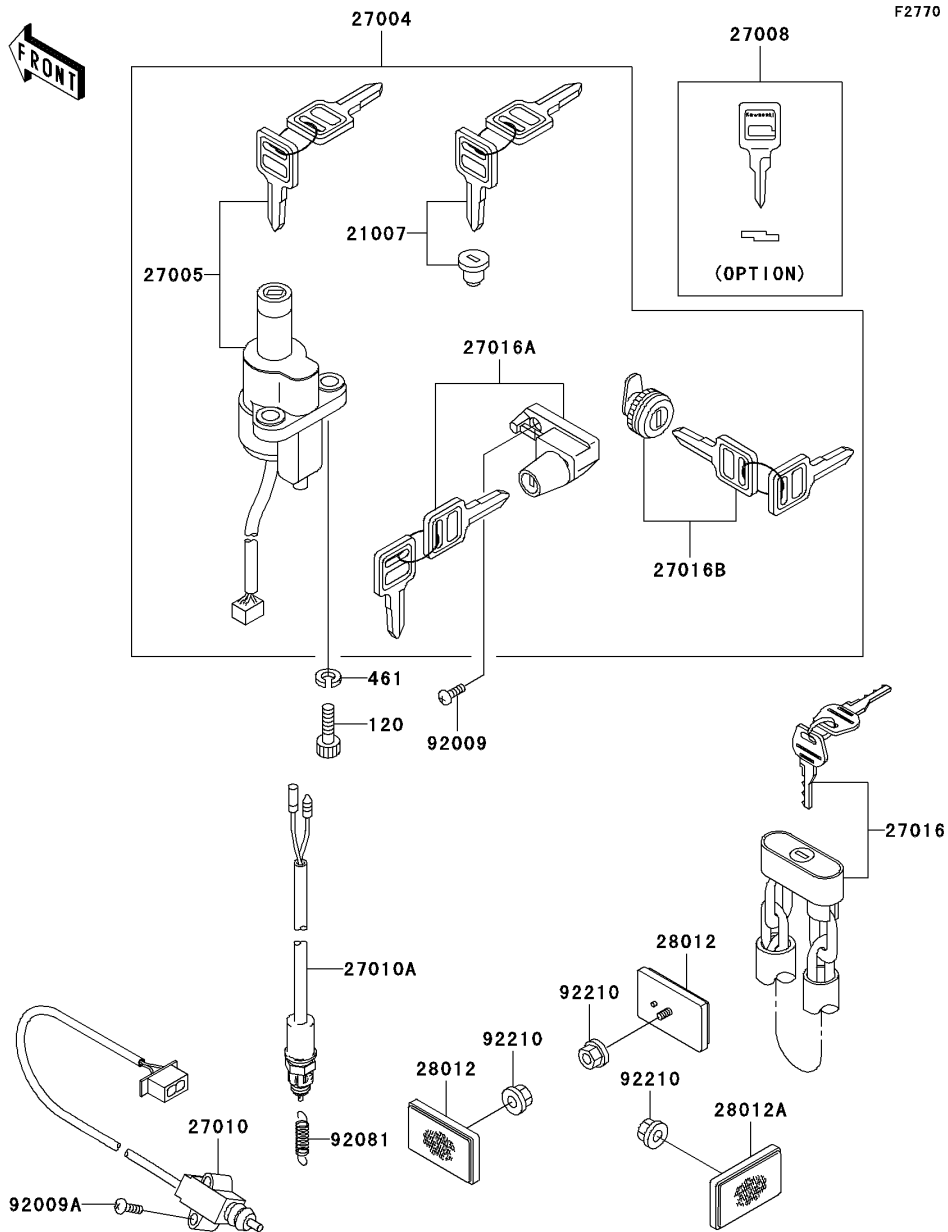

2006 Vulcan® 750 PARTS DIAGRAM

Ignition Switch/Locks/Reflectors

2006 Vulcan® 750 PARTS LIST

Ignition Switch/Locks/Reflectors

ITEM NAME	PART NUMBER	QUANTITY
BOLT-SOCKET,8X22 (Ref # 120)	120T0822	1
WASHER-SPRING (Ref # 461)	461L0800	1
ROTOR,LOCK,TANK CAP (Ref # 21007)	21007-5005	1
SWITCH-ASSY (Ref # 27004)	27004-5270	1
SWITCH-ASSY-IGNITION (Ref # 27005)	27005-5052	1
KEY-LOCK,BLANK (Ref # 27008)	27008-1103	1
SWITCH,SIDE STAND (Ref # 27010)	27010-1189	1
SWITCH,REAR BRAKE (Ref # 27010A)	27010-1475	1
LOCK-ASSY,WHEEL (Ref # 27016)	27016-1051	1
LOCK-ASSY,HELMET (Ref # 27016A)	27016-5060	1
LOCK-ASSY,BOX (Ref # 27016B)	27016-5081	1
REFLECTOR-REFLEX,FR (Ref # 28012)	28012-1009	1
REFLECTOR-REFLEX,RR (Ref # 28012A)	28012-1051	1
SCREW,5X18 (Ref # 92009)	92009-1305	1
SCREW,5X20 (Ref # 92009A)	92009-1359	1
SPRING (Ref # 92081)	92081-1544	1
NUT,FLANGED,5MM (Ref # 92210)	92210-0007	1