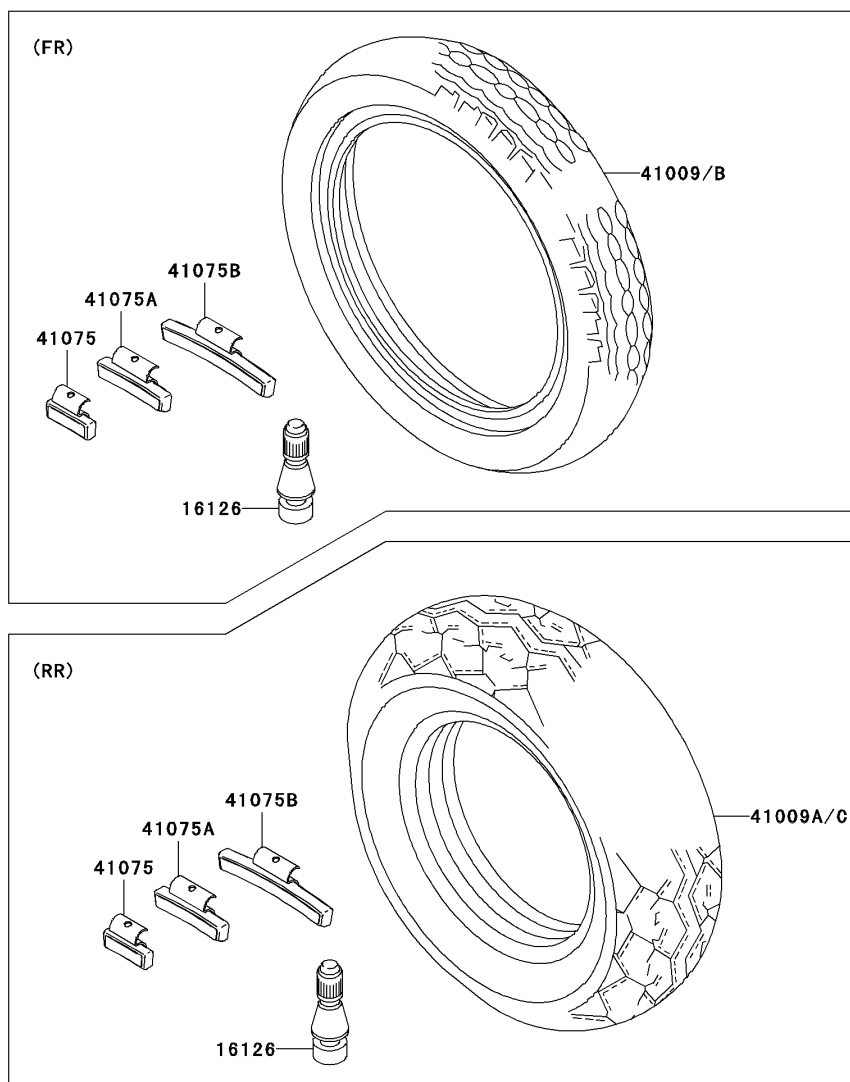

## 2006 Vulcan® 750 PARTS DIAGRAM

Tires

F2210

## 2006 Vulcan® 750 PARTS LIST

Tires

ITEM NAME	PART NUMBER	QUANTITY
VALVE,TIRE (Ref # 16126)	16126-1140	1
TIRE,FR,100/90-19 57H,F11A(D) (Ref # 41009)	41009-1059	1
TIRE,RR,150/90-15 74H,K425(D) (Ref # 41009A)	41009-1060	1
TIRE,FR,100/90-19 57H,L309(BS) (Ref # 41009B)	41009-1100	1
TIRE,RR,150/90-15 74H,G526(BS) (Ref # 41009C)	41009-1324	1
BALANCER-WHEEL,10G,SILVER (Ref # 41075)	41075-0014	1
BALANCER-WHEEL,20G,SILVER (Ref # 41075A)	41075-0015	1
BALANCER-WHEEL,30G,SILVER (Ref # 41075B)	41075-0016	1