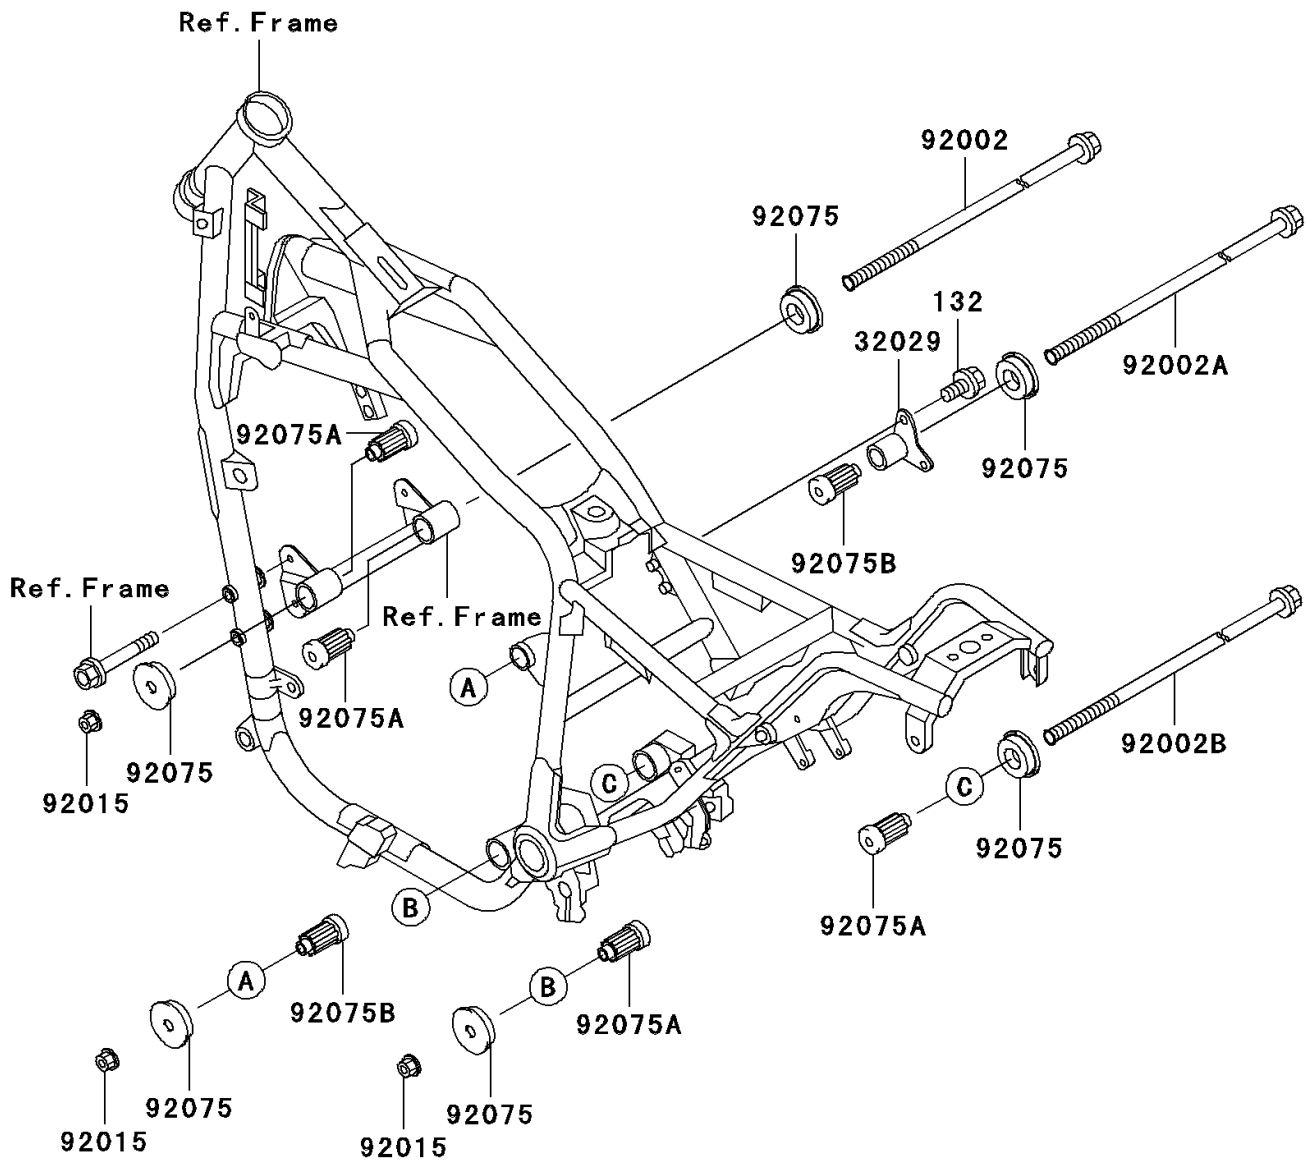

2006 Vulcan® 750 PARTS DIAGRAM

Engine Mount

F2122

2006 Vulcan® 750 PARTS LIST

Engine Mount

ITEM NAME	PART NUMBER	QUANTITY
BOLT-FLANGED-SMALL,8X20 (Ref # 132)	132J0820	1
BRACKET-ENGINE (Ref # 32029)	32029-1392	1
BOLT,FLANGED,10X285 (Ref # 92002)	92002-1206	1
BOLT,FLANGED,10X260 (Ref # 92002A)	92002-1454	1
BOLT,FLANGED,10X330 (Ref # 92002B)	92002-1540	1
NUT,FLANGED,10MM (Ref # 92015)	92015-1180	1
DAMPER,ENGINE MOUNT (Ref # 92075)	92075-1738	1
DAMPER,ENGINE MOUNT,MAIN (Ref # 92075A)	92075-1739	1
DAMPER,ENGINE MOUNT (Ref # 92075B)	92075-1740	1