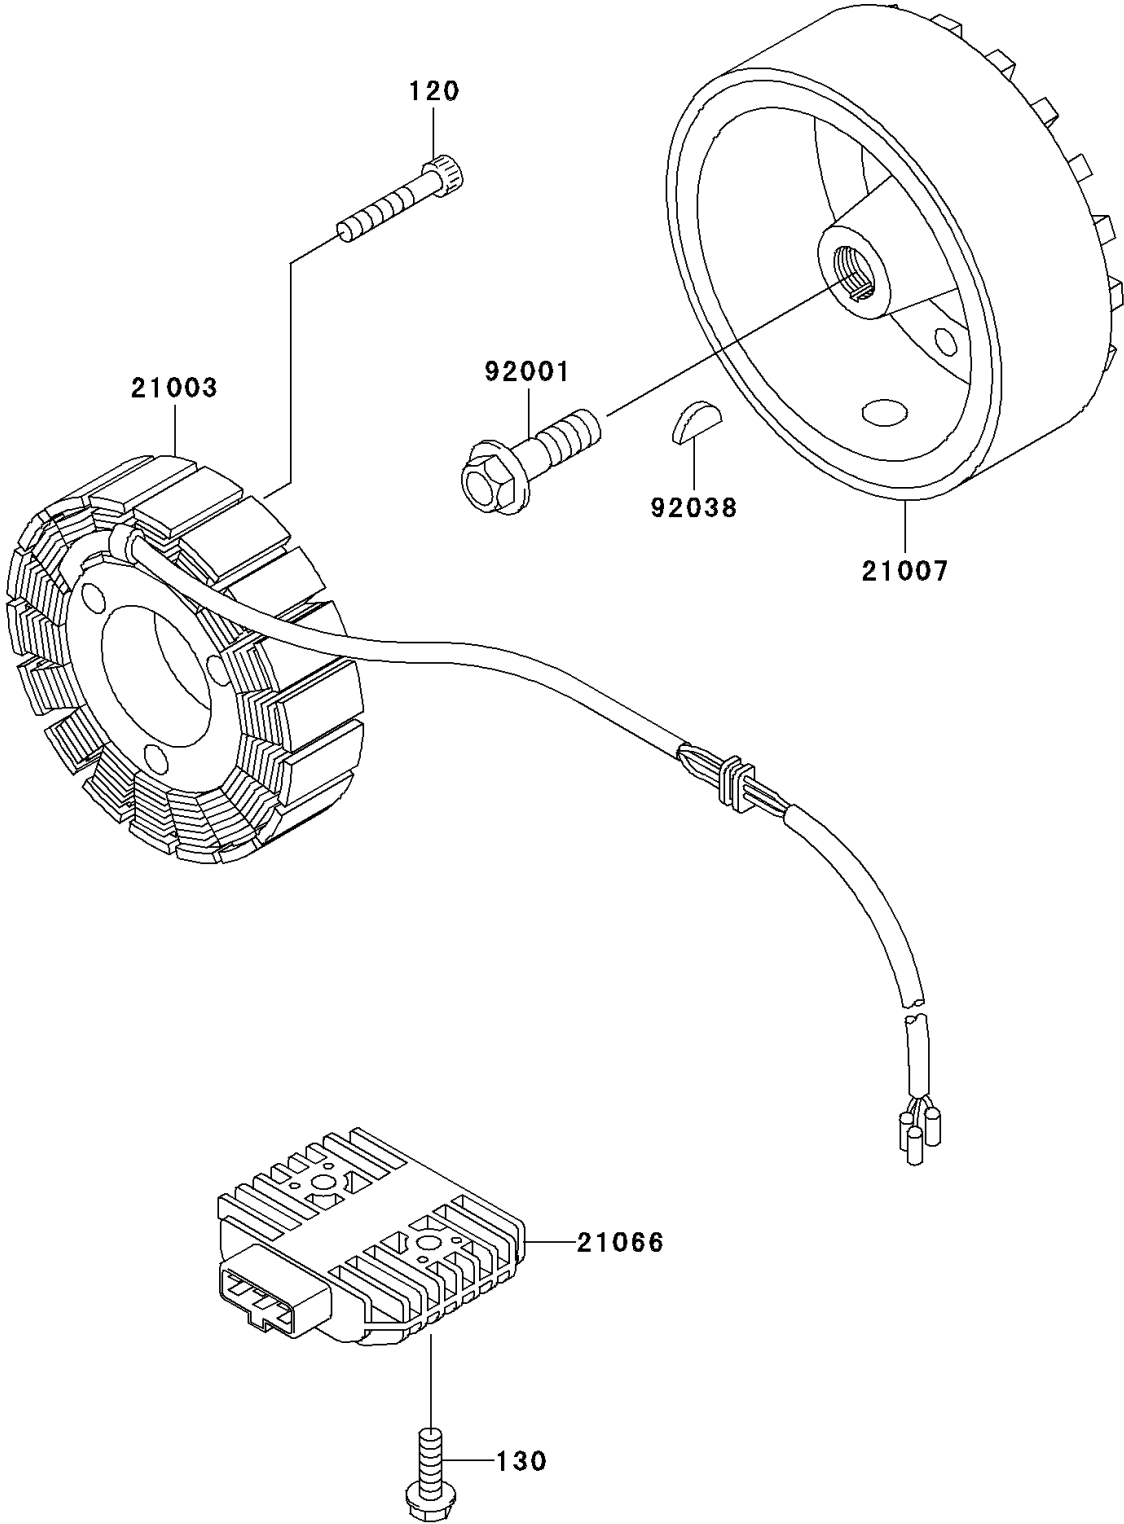

2006 Vulcan® 750 PARTS DIAGRAM

Generator

E1810

2006 Vulcan® 750 PARTS LIST

Generator

ITEM NAME	PART NUMBER	QUANTITY
BOLT-SOCKET,6X35 (Ref # 120)	120P0635	1
BOLT-FLANGED,6X20 (Ref # 130)	130B0620	1
STATOR (Ref # 21003)	21003-1118	1
ROTOR (Ref # 21007)	21007-1127	1
REGULATOR-VOLTAGE (Ref # 21066)	21066-1089	1
BOLT,FLANGED,12X40 (Ref # 92001)	92001-1146	1
KEY,WOODRUFF (Ref # 92038)	92038-001	1