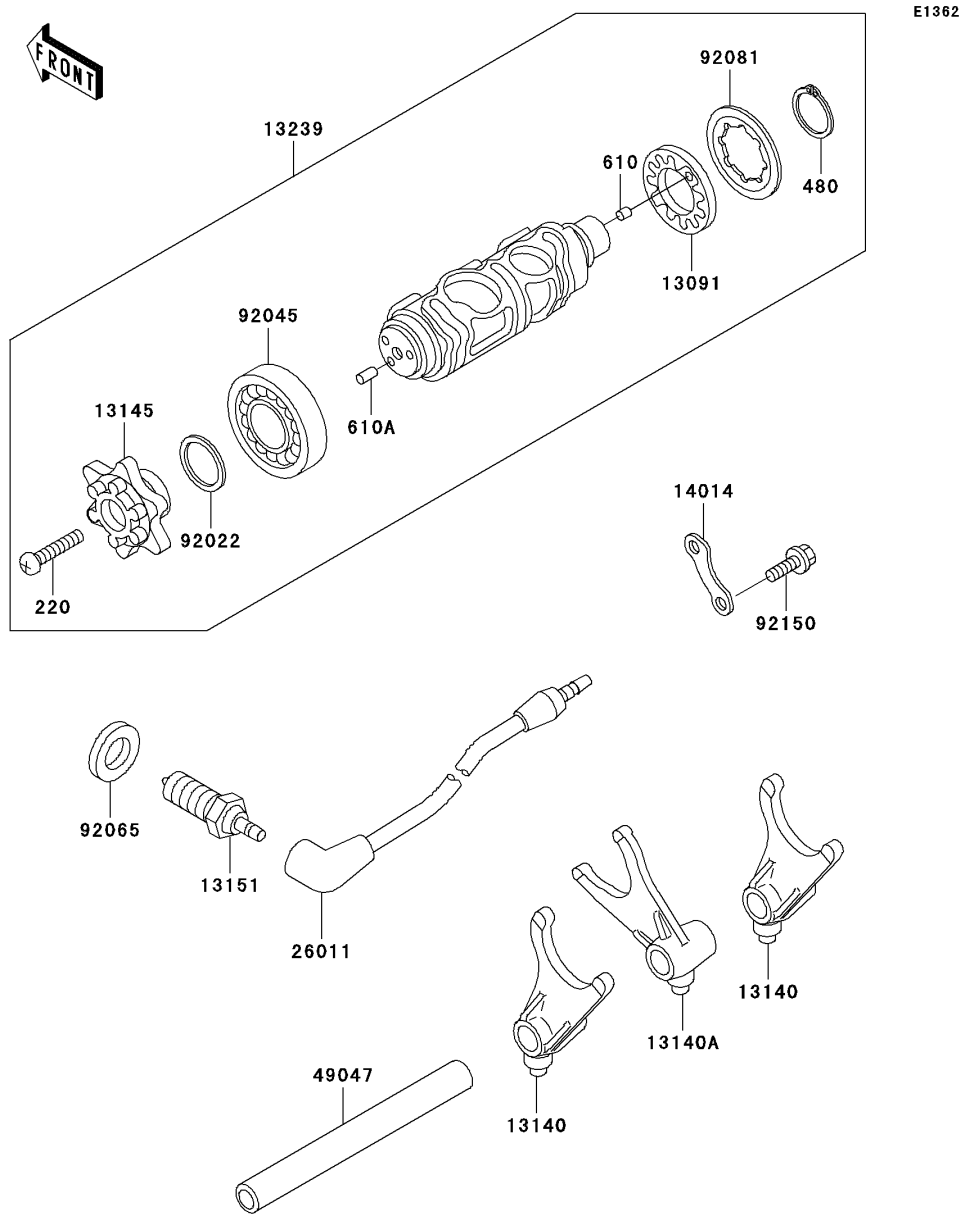

2006 Vulcan® 750 PARTS DIAGRAM

Gear Change Drum/Shift Fork(s)

2006 Vulcan® 750 PARTS LIST

Gear Change Drum/Shift Fork(s)

ITEM NAME	PART NUMBER	QUANTITY
SCREW-PAN-CROS,6X30 (Ref # 220)	220B0630	1
CIRCLIP-TYPE-C,22MM (Ref # 480)	480J2200	1
ROLLER,4X4 (Ref # 610)	610A0404	1
ROLLER,4X10 (Ref # 610A)	610A0410	1
HOLDER,CHANGE DRUM (Ref # 13091)	13091-1389	1
FORK-SHIFT (Ref # 13140)	13140-1126	1
FORK-SHIFT (Ref # 13140A)	13140-1138	1
CAM-CHANGE DRUM (Ref # 13145)	13145-1051	1
SWITCH-COMP (Ref # 13151)	13151-1085	1
DRUM-ASSY-CHANGE (Ref # 13239)	13239-1126	1
PLATE-POSITION (Ref # 14014)	14014-1014	1
WIRE-LEAD (Ref # 26011)	26011-1294	1
ROD-SHIFT (Ref # 49047)	49047-1059	1
WASHER,25.3X30X1 (Ref # 92022)	92022-161	1
BEARING-BALL,16005Z (Ref # 92045)	92045-1030	1
GASKET,10.5X16X1 (Ref # 92065)	92065-058	1
SPRING (Ref # 92081)	92081-1895	1
BOLT,6X12 (Ref # 92150)	92150-1868	1