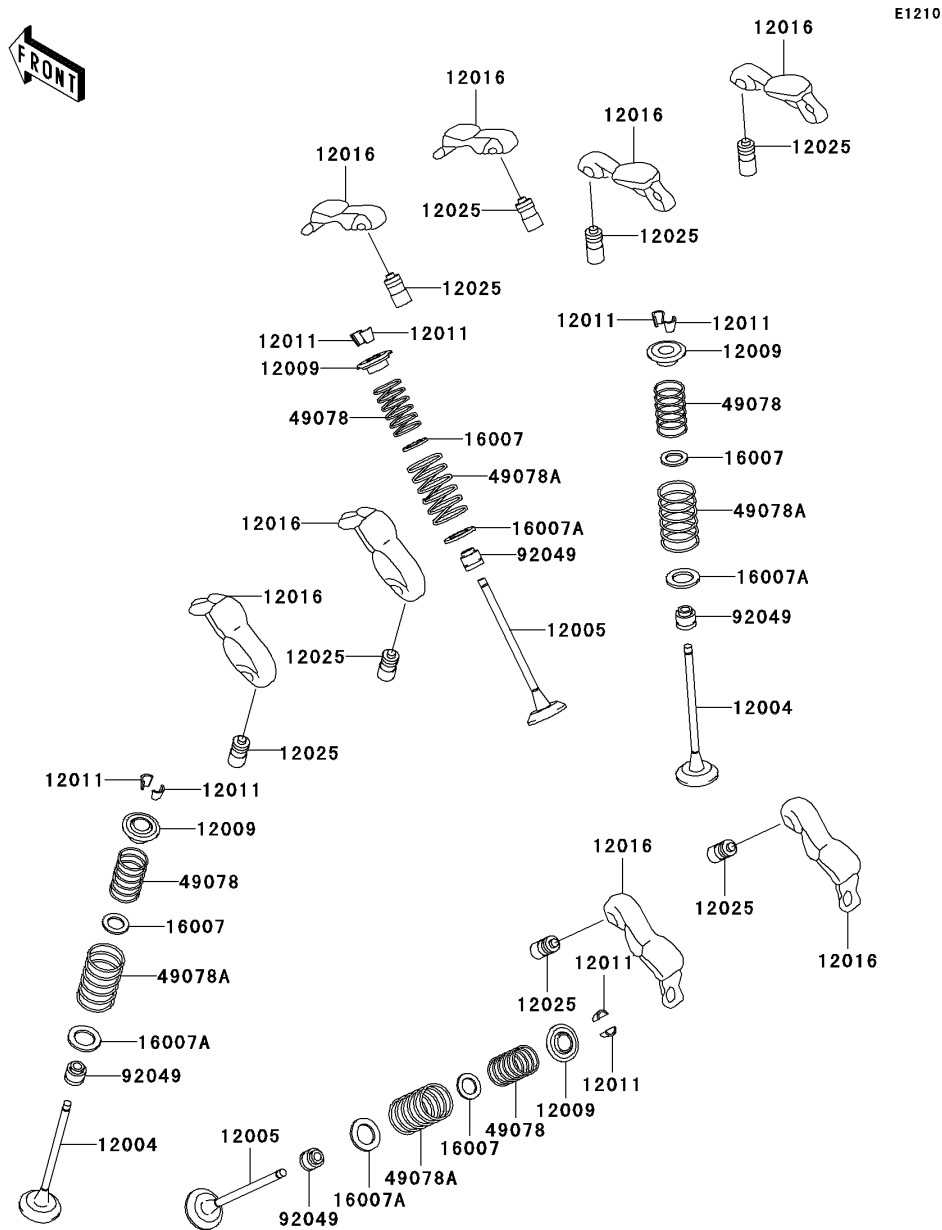

2006 Vulcan® 750 PARTS DIAGRAM

Valve(s)

2006 Vulcan® 750 PARTS LIST

Valve(s)

ITEM NAME	PART NUMBER	QUANTITY
VALVE-INTAKE (Ref # 12004)	12004-1061	1
VALVE-EXHAUST (Ref # 12005)	12005-1064	1
RETAINER-VALVE SPRING (Ref # 12009)	12009-1054	1
COLLET (Ref # 12011)	12011-1003	1
ARM-ROCKER (Ref # 12016)	12016-1053	1
ADJUSTER-LASH (Ref # 12025)	12025-1052	1
SEAT-SPRING,12.1X16.2X0.5 (Ref # 16007)	16007-1177	1
SEAT-SPRING,17.5X23.8X0.5 (Ref # 16007A)	16007-1178	1
SPRING-ENGINE VALVE,INNER (Ref # 49078)	49078-1058	1
SPRING-ENGINE VALVE,OUTER (Ref # 49078A)	49078-1059	1
SEAL-OIL,RVC2-5.5X8.5X8.3 (Ref # 92049)	92049-1062	1