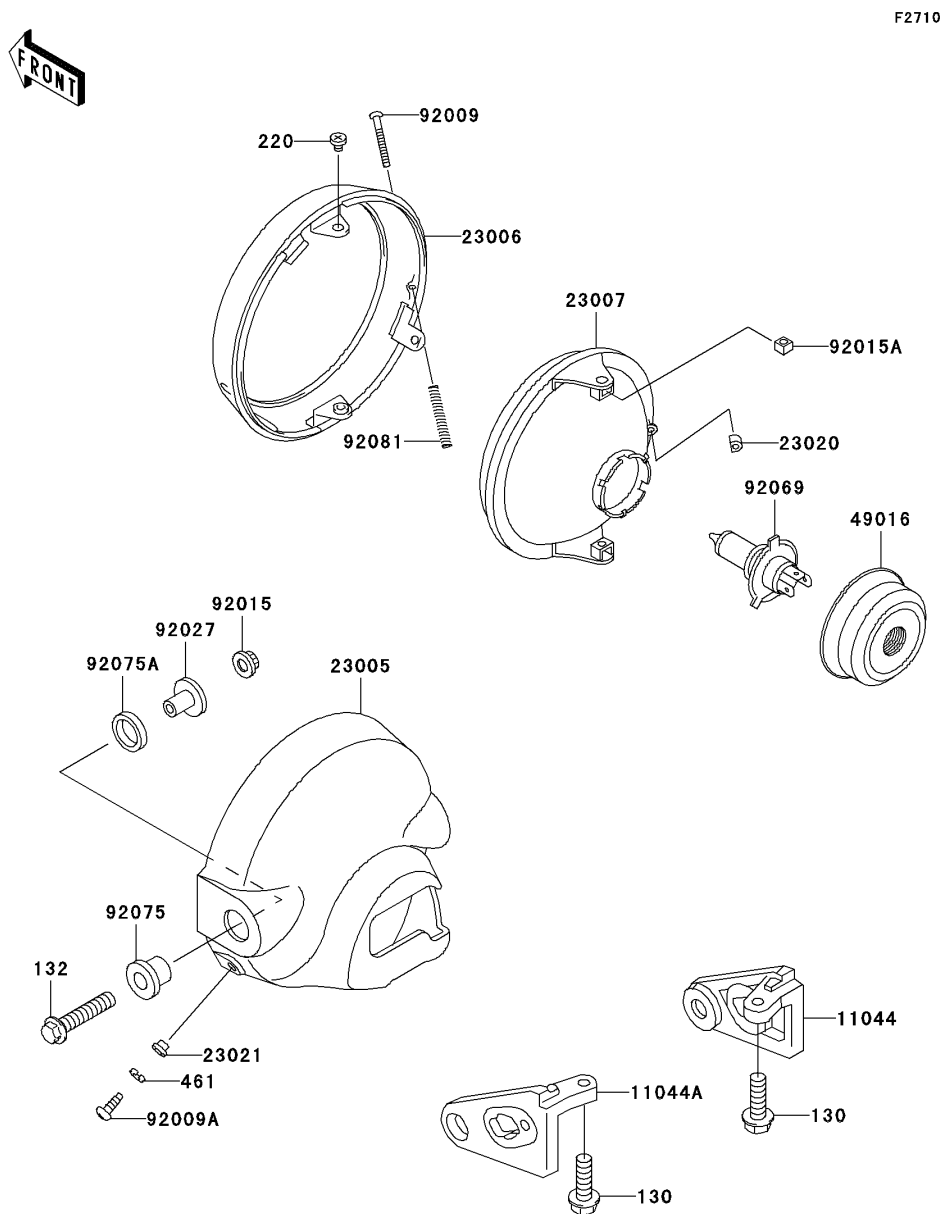

## 2004 Vulcan® 750 PARTS DIAGRAM

Headlight(s)

## 2004 Vulcan® 750 PARTS LIST

Headlight(s)

ITEM NAME	PART NUMBER	QUANTITY
BOLT-FLANGED (Ref # 130)	130N0825	1
BOLT-FLANGED-SMALL (Ref # 132)	132E0840	1
SCREW-PAN-CROS (Ref # 220)	220D0510	1
WASHER-SPRING,5MM (Ref # 461)	461S0500	1
BRACKET,HEAD LAMP,RH (Ref # 11044)	11044-1471	1
BRACKET,HEAD LAMP,LH (Ref # 11044A)	11044-1472	1
BODY-COMP-HEAD LAMP,CR PLATED (Ref # 23005)	23005-1058	1
RIM-LAMP (Ref # 23006)	23006-1055	1
LENS-COMP,HEAD LAMP (Ref # 23007)	23007-1399	1
NUT,4MM,FOCUS ADJUST (Ref # 23020)	23020-018	1
WASHER (Ref # 23021)	23021-010	1
COVER-SEAL,HEAD LAMP (Ref # 49016)	49016-1046	1
SCREW,4X52 (Ref # 92009)	92009-1033	1
SCREW,5MM (Ref # 92009A)	92009-1947	1
NUT,FLANGED,8MM (Ref # 92015)	92015-1014	1
NUT,5MM (Ref # 92015A)	92015-1157	1
COLLAR,L=20 (Ref # 92027)	92027-1131	1
BULB,12V 60/55W,H4 (Ref # 92069)	92069-1002	1
DAMPER,HEAD LAMP FITTING (Ref # 92075)	92075-1109	1
DAMPER,HEAD LAMP FITTING (Ref # 92075A)	92075-1110	1
SPRING,FOCUS ADJUSTING (Ref # 92081)	92081-1701	1