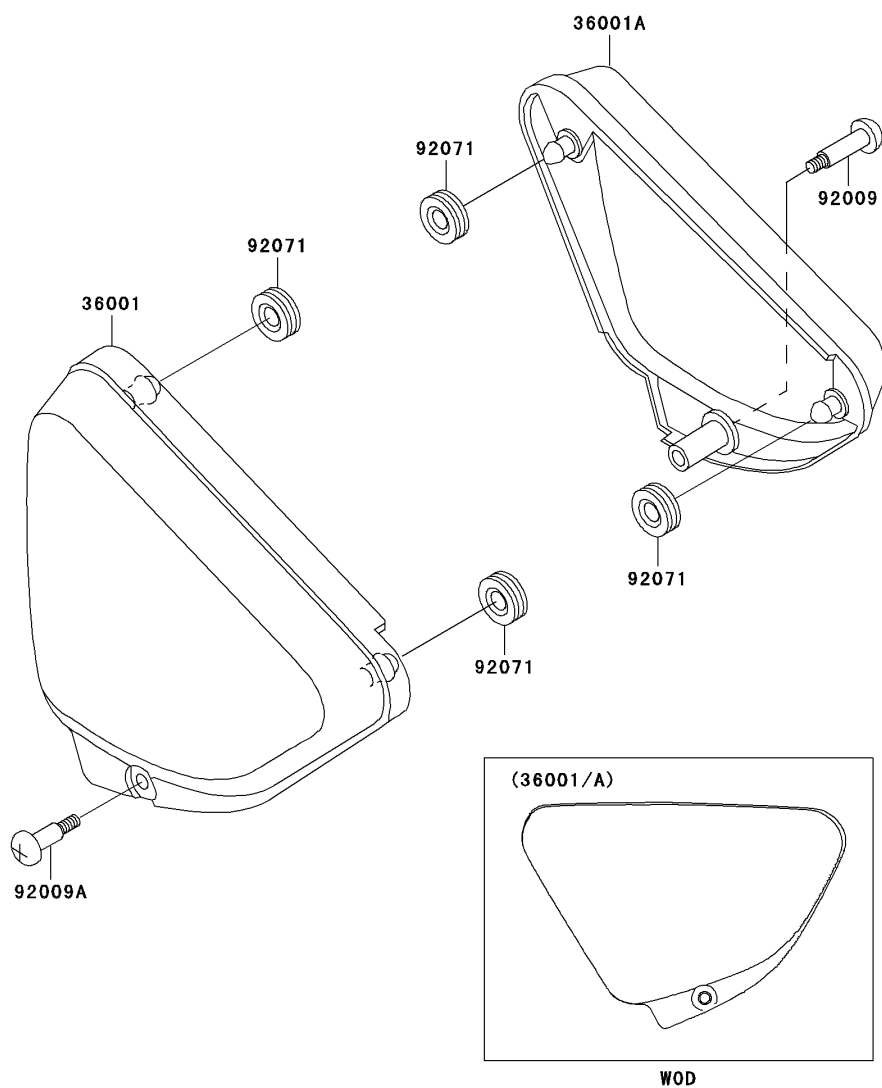

2004 Vulcan® 750 PARTS DIAGRAM

Side Covers

F2611

2004 Vulcan® 750 PARTS LIST

Side Covers

ITEM NAME	PART NUMBER	QUANTITY
COVER-SIDE,LH,EBONY (Ref # 36001)	36001-1284-H8	1
COVER-SIDE,RH,EBONY (Ref # 36001A)	36001-1285-H8	1
SCREW,6X40 (Ref # 92009)	92009-1091	1
SCREW,6X25.5 (Ref # 92009A)	92009-1373	1
GROMMET (Ref # 92071)	92071-056	1