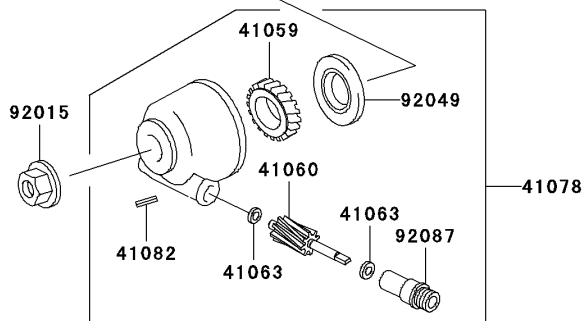

2004 Vulcan® 750 PARTS DIAGRAM

Front Wheel

F2230

2004 Vulcan® 750 PARTS LIST

Front Wheel

ITEM NAME	PART NUMBER	QUANTITY
BEARING-BALL,#6302UG (Ref # 601)	601B6302UG	1
GEAR-METER SCREW,26T (Ref # 41059)	41059-026	1
GEAR-METER SCREW,9T (Ref # 41060)	41060-1016	1
WASHER,5.1X9X0.4 (Ref # 41063)	41063-001	1
RECEIVER-SPEEDOMETER (Ref # 41064)	41064-1006	1
AXLE,FR (Ref # 41068)	41068-1189	1
WHEEL-ASSY,FR,SILVER NO.1 (Ref # 41073)	41073-1591-CX	1
CASE-ASSY-METER GEAR,F.BLACK (Ref # 41078)	41078-1024	1
PIN,SPRING (Ref # 41082)	41082-001	1
NUT,14MM (Ref # 92015)	92015-1407	1
COLLAR,L=30 (Ref # 92027)	92027-1225	1
COLLAR,L=70 (Ref # 92027A)	92027-1866	1
RING-SNAP,42MM (Ref # 92033)	92033-1041	1
SEAL-OIL,BJN30427-C3 (Ref # 92049)	92049-1057	1
SEAL-OIL,BJN22425 (Ref # 92049A)	92049-1058	1
BUSHING-METER GEAR (Ref # 92087)	92087-1002	1