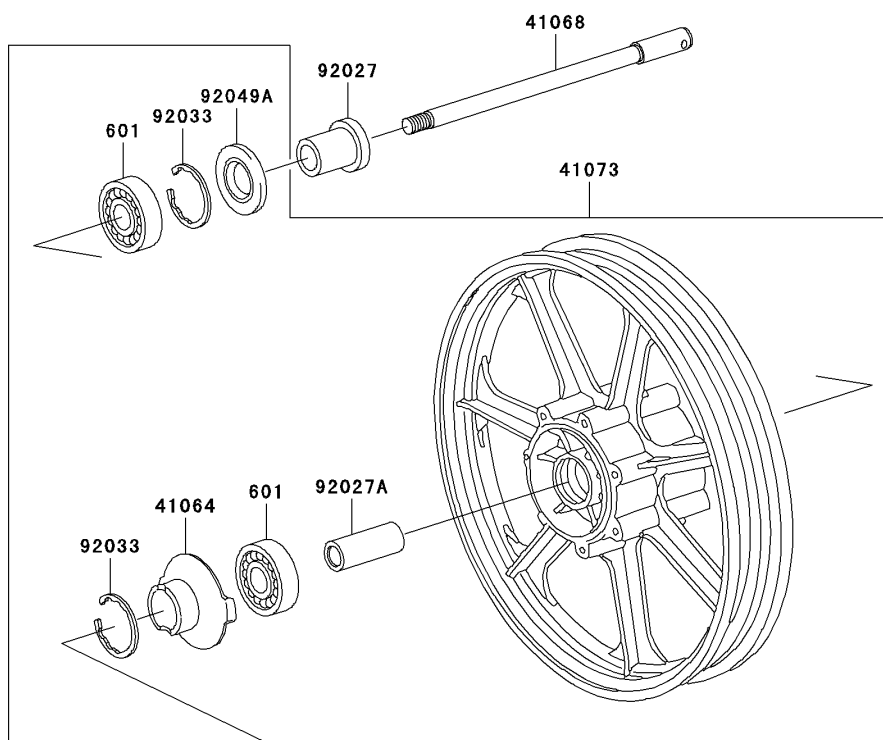

2004 Vulcan® 750 PARTS DIAGRAM

Front Wheel

F2230

2004 Vulcan® 750 PARTS LIST

Front Wheel

ITEM NAME	PART NUMBER	QUANTITY
BEARING-BALL,#6302UG (Ref # 601)	601B6302UG	1
GEAR-METER SCREW,26T (Ref # 41059)	41059-026	1
GEAR-METER SCREW,9T (Ref # 41060)	41060-1016	1
WASHER,5.1X9X0.4 (Ref # 41063)	41063-001	1
RECEIVER-SPEEDOMETER (Ref # 41064)	41064-1006	1
AXLE,FR (Ref # 41068)	41068-1189	1
WHEEL-ASSY,FR,SILVER NO.1 (Ref # 41073)	41073-1591-CX	1
CASE-ASSY-METER GEAR,F.BLACK (Ref # 41078)	41078-1024	1
PIN,SPRING (Ref # 41082)	41082-001	1
NUT,14MM (Ref # 92015)	92015-1407	1
COLLAR,L=30 (Ref # 92027)	92027-1225	1
COLLAR,L=70 (Ref # 92027A)	92027-1866	1
RING-SNAP,42MM (Ref # 92033)	92033-1041	1
SEAL-OIL,BJN30427-C3 (Ref # 92049)	92049-1057	1
SEAL-OIL,BJN22425 (Ref # 92049A)	92049-1058	1
BUSHING-METER GEAR (Ref # 92087)	92087-1002	1