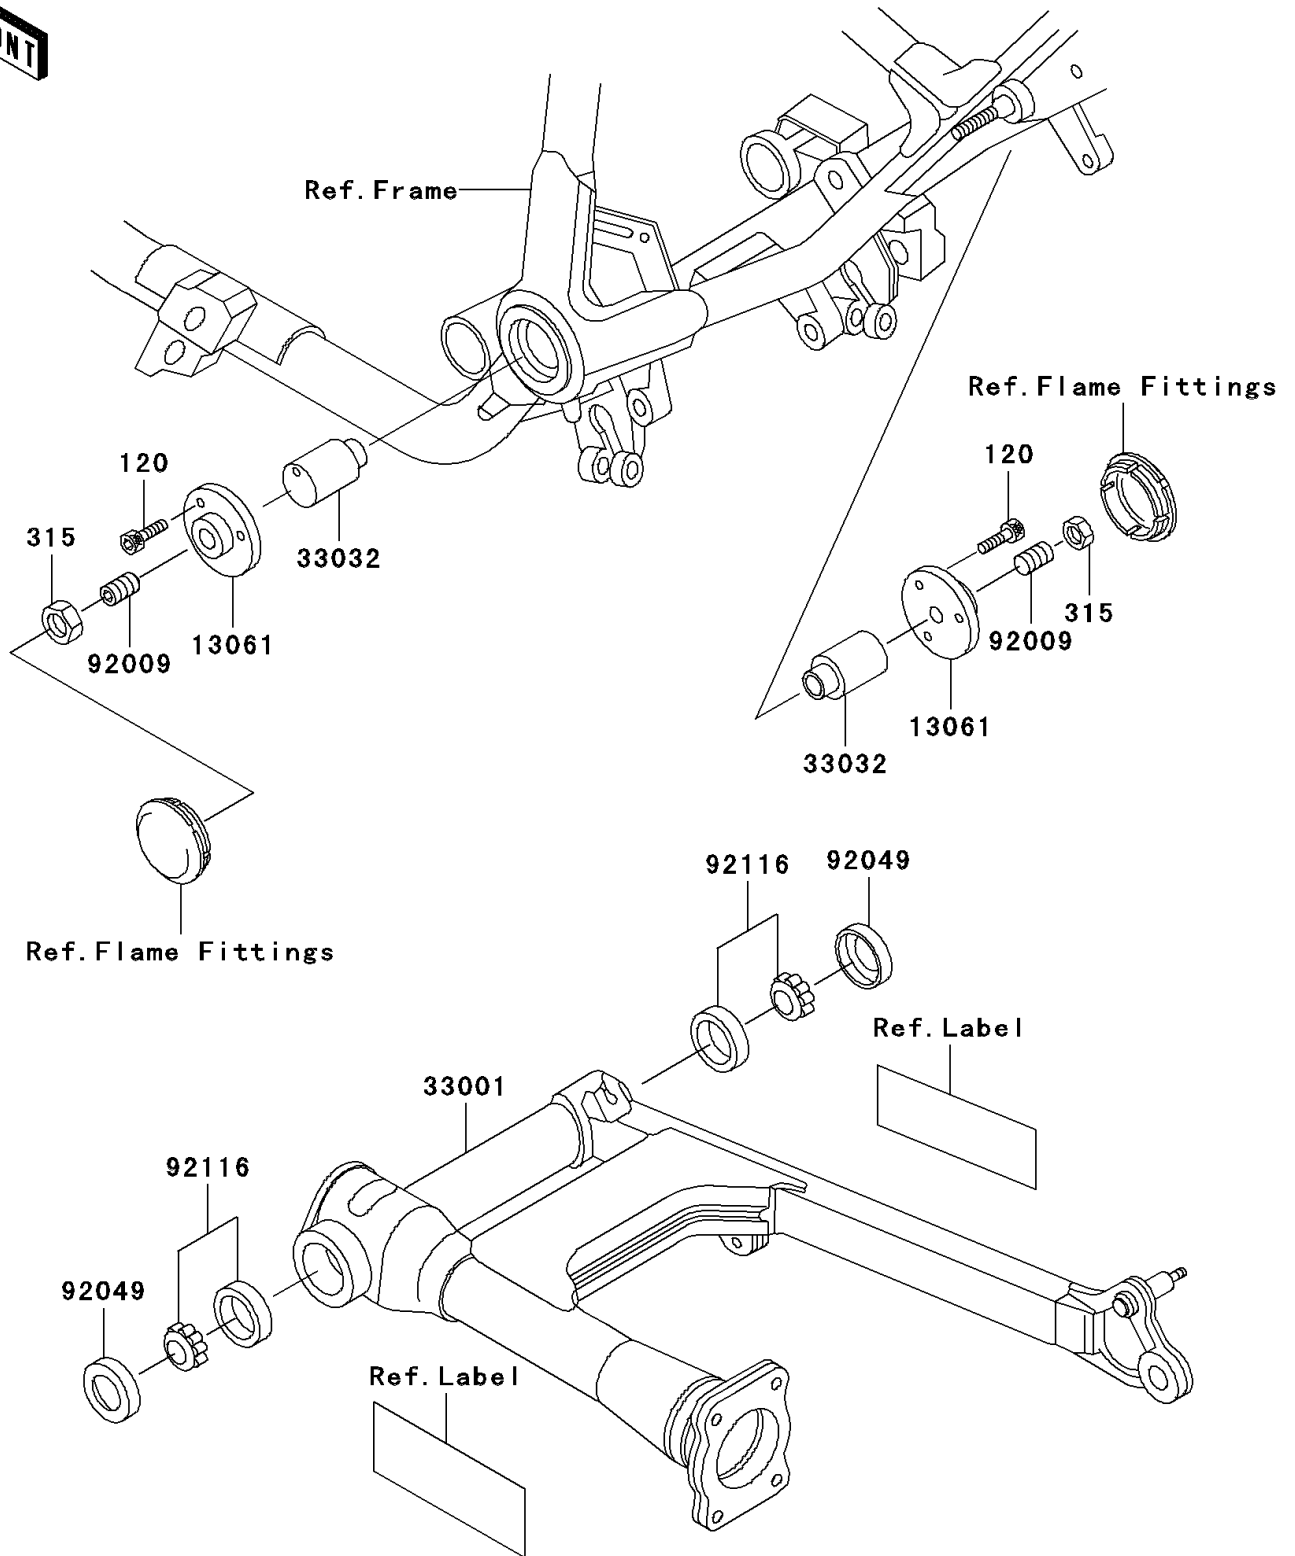

## 2004 Vulcan® 750 PARTS DIAGRAM

Swingarm

F2141

## 2004 Vulcan® 750 PARTS LIST

Swingarm

ITEM NAME	PART NUMBER	QUANTITY
BOLT-SOCKET,6X16 (Ref # 120)	120P0616	1
NUT-HEX-FINE (Ref # 315)	315B1200	1
BOSS (Ref # 13061)	13061-1149	1
ARM-COMP-SWING (Ref # 33001)	33001-1234	1
SHAFT-SWING ARM (Ref # 33032)	33032-1043	1
SCREW,SOCKET,12X22 (Ref # 92009)	92009-1374	1
SEAL-OIL,26406 (Ref # 92049)	92049-1030	1
BEARING-ROLLER,4T30203E1 (Ref # 92116)	92116-1001	1