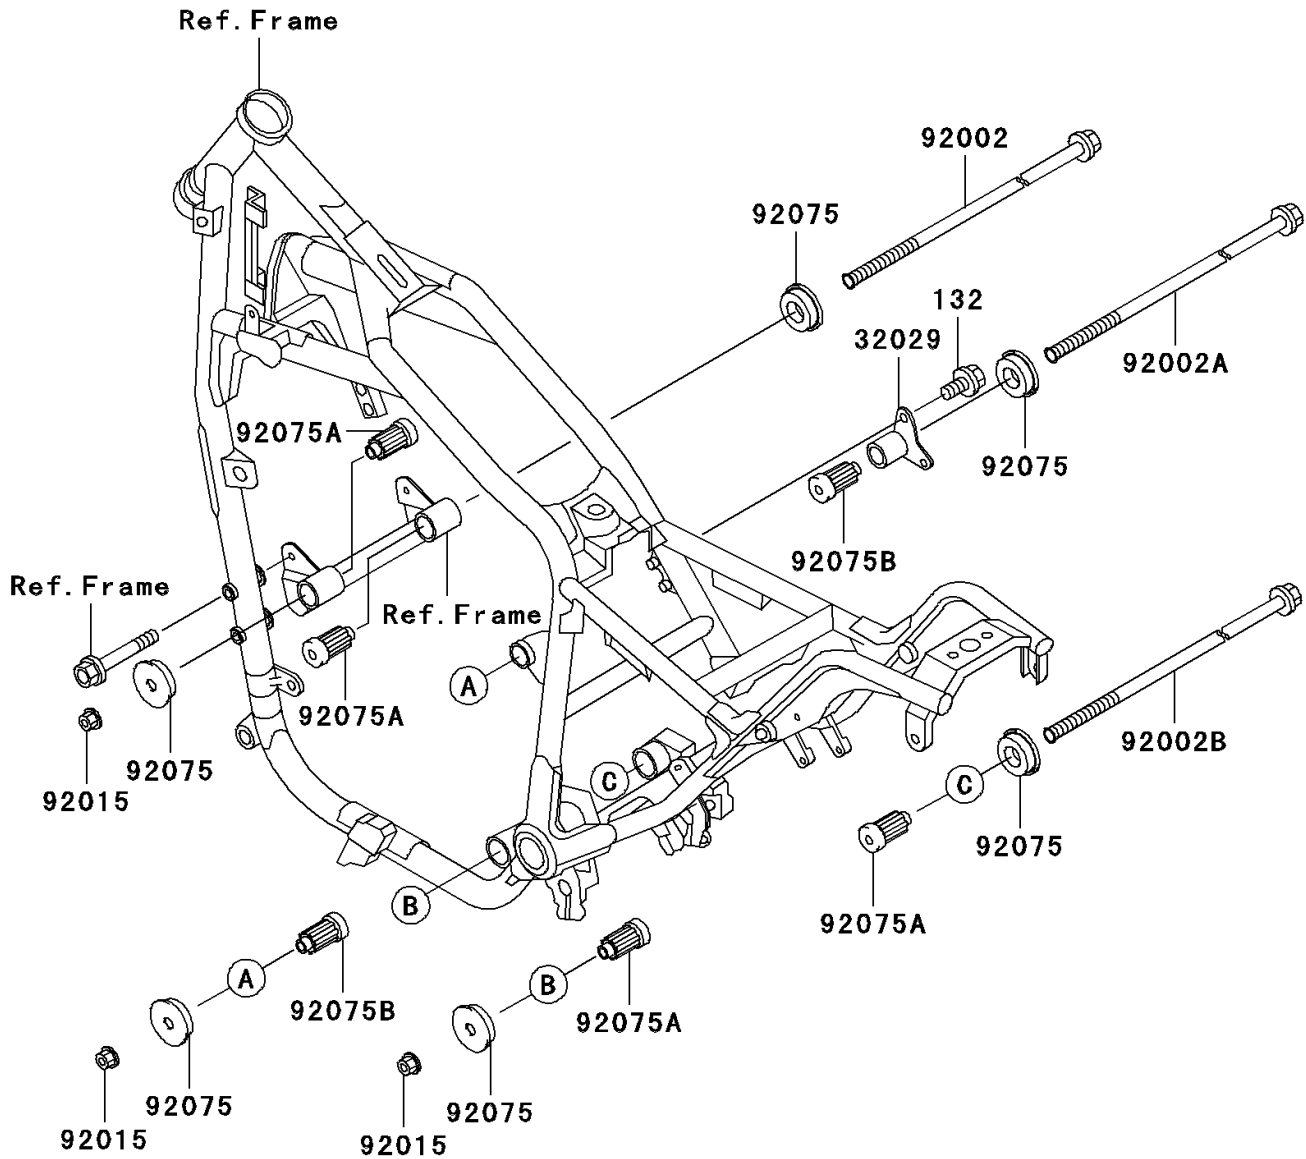

2004 Vulcan® 750 PARTS DIAGRAM

Engine Mount

F2122

2004 Vulcan® 750 PARTS LIST

Engine Mount

ITEM NAME	PART NUMBER	QUANTITY
BOLT-FLANGED-SMALL (Ref # 132)	132J0820	1
BRACKET-ENGINE (Ref # 32029)	32029-1392	1
BOLT,FLANGED,10X285 (Ref # 92002)	92002-1206	1
BOLT,FLANGED,10X260 (Ref # 92002A)	92002-1454	1
BOLT,FLANGED,10X330 (Ref # 92002B)	92002-1540	1
NUT,FLANGED,10MM (Ref # 92015)	92015-1180	1
DAMPER,ENGINE BRACKET (Ref # 92075)	92075-1738	1
DAMPER,ENGINE MOUNT,MAIN (Ref # 92075A)	92075-1739	1
DAMPER,ENGINE MOUNT (Ref # 92075B)	92075-1740	1