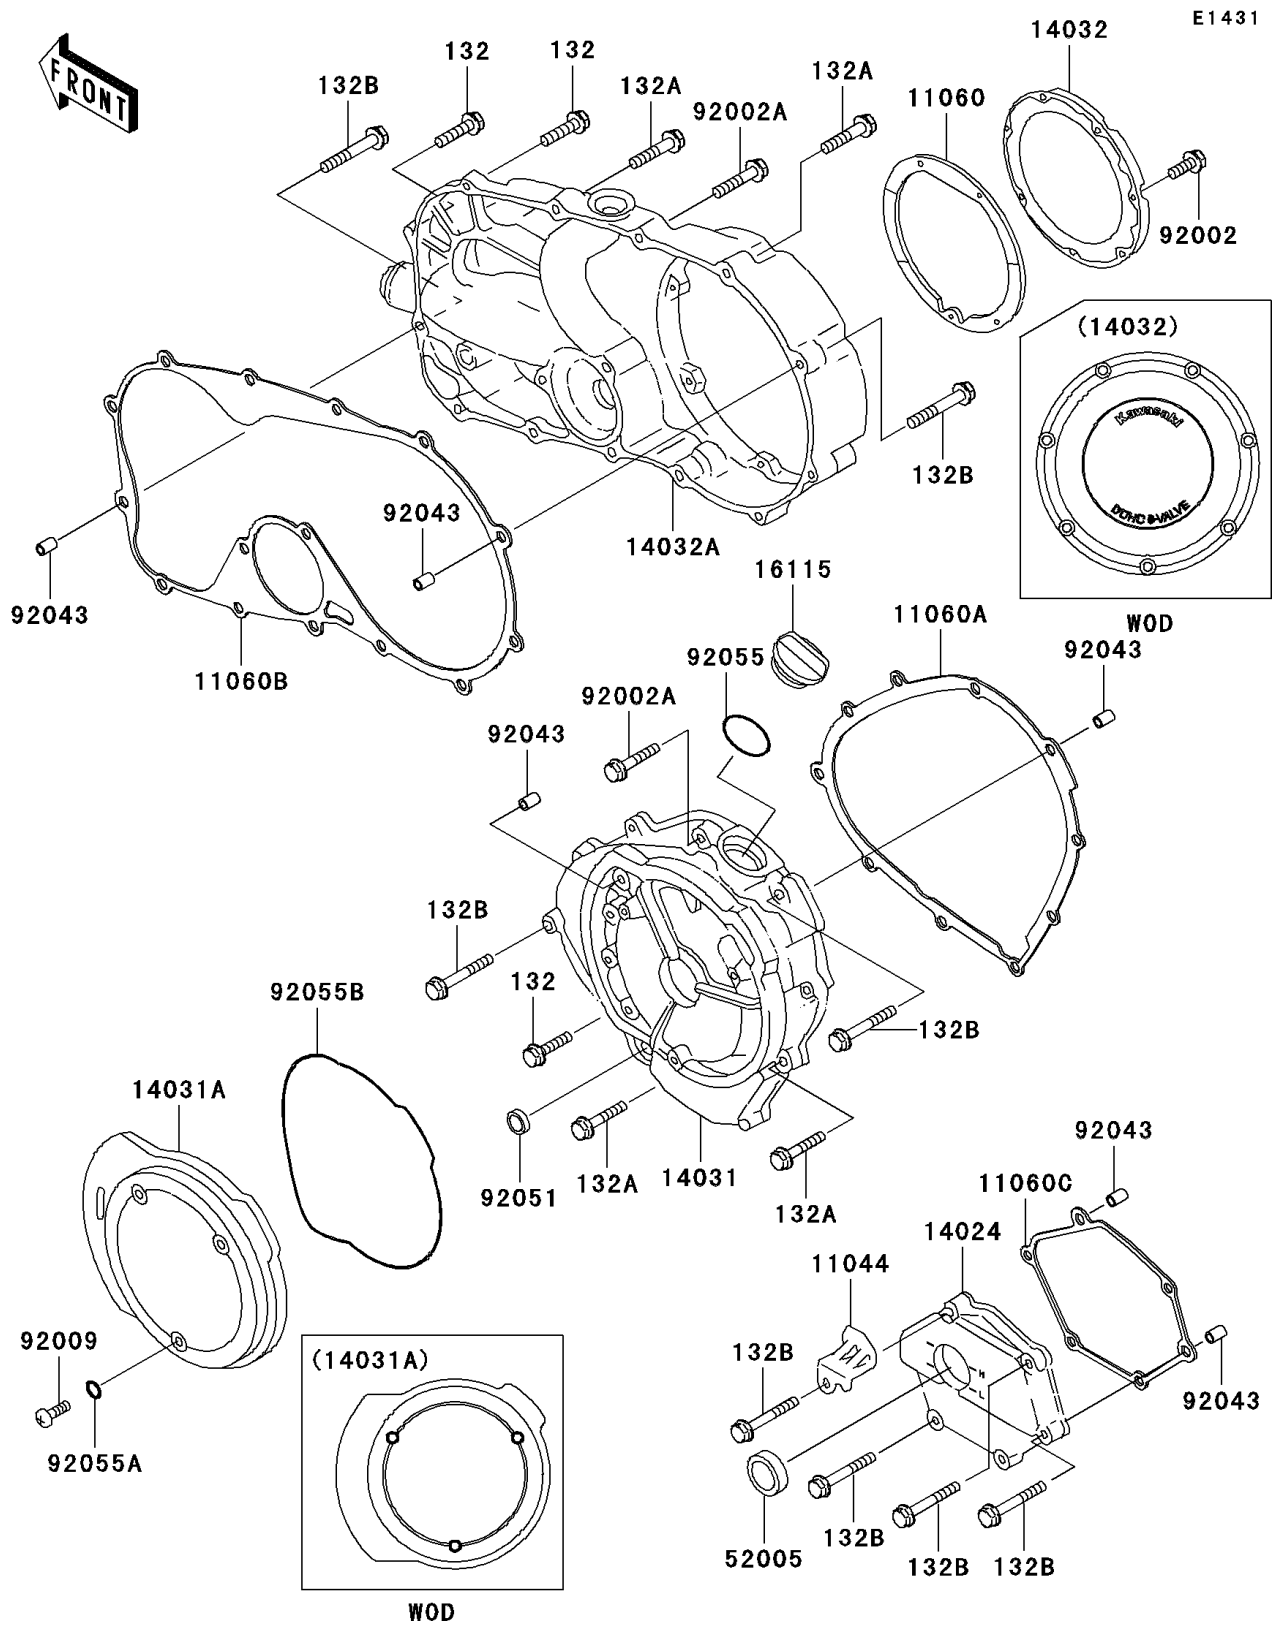

2004 Vulcan® 750 PARTS DIAGRAM

Engine Cover(s)

2004 Vulcan® 750 PARTS LIST

Engine Cover(s)

ITEM NAME	PART NUMBER	QUANTITY
BOLT-FLANGED-SMALL (Ref # 132)	132E0625	1
BOLT-FLANGED-SMALL (Ref # 132A)	132E0630	1
BOLT-FLANGED-SMALL (Ref # 132B)	132E0640	1
BRACKET,LEAD WIRE (Ref # 11044)	11044-1474	1
GASKET,CLUTCH OUTSIDE COVER (Ref # 11060)	11060-1088	1
GASKET,GENERATOR COVER (Ref # 11060A)	11060-1089	1
GASKET,CLUTCH COVER (Ref # 11060B)	11060-1090	1
GASKET,TRANSMISSION COVER (Ref # 11060C)	11060-1091	1
COVER,TRANSMISSION (Ref # 14024)	14024-1175	1
COVER-GENERATOR (Ref # 14031)	14031-1187	1
COVER-GENERATOR,OUTSIDE (Ref # 14031A)	14031-1188	1
COVER-CLUTCH,OUTSIDE (Ref # 14032)	14032-1207	1
COVER-CLUTCH (Ref # 14032A)	14032-1211	1
CAP-OIL FILLER (Ref # 16115)	16115-1055	1
GAUGE,OIL LEVEL (Ref # 52005)	52005-1009	1
BOLT,6X16 (Ref # 92002)	92002-1439	1
BOLT,6X30 (Ref # 92002A)	92002-1622	1
SCREW (Ref # 92009)	92009-1715	1
PIN,6.2X8X14 (Ref # 92043)	92043-1263	1
SEAL-OIL,TB13225.5 (Ref # 92051)	92051-005	1
RING-O,31.7X2.4 (Ref # 92055)	92055-049	1
RING-O,5.28X1.78 (Ref # 92055A)	92055-109	1
RING-O,GENERATOR COVER (Ref # 92055B)	92055-1319	1