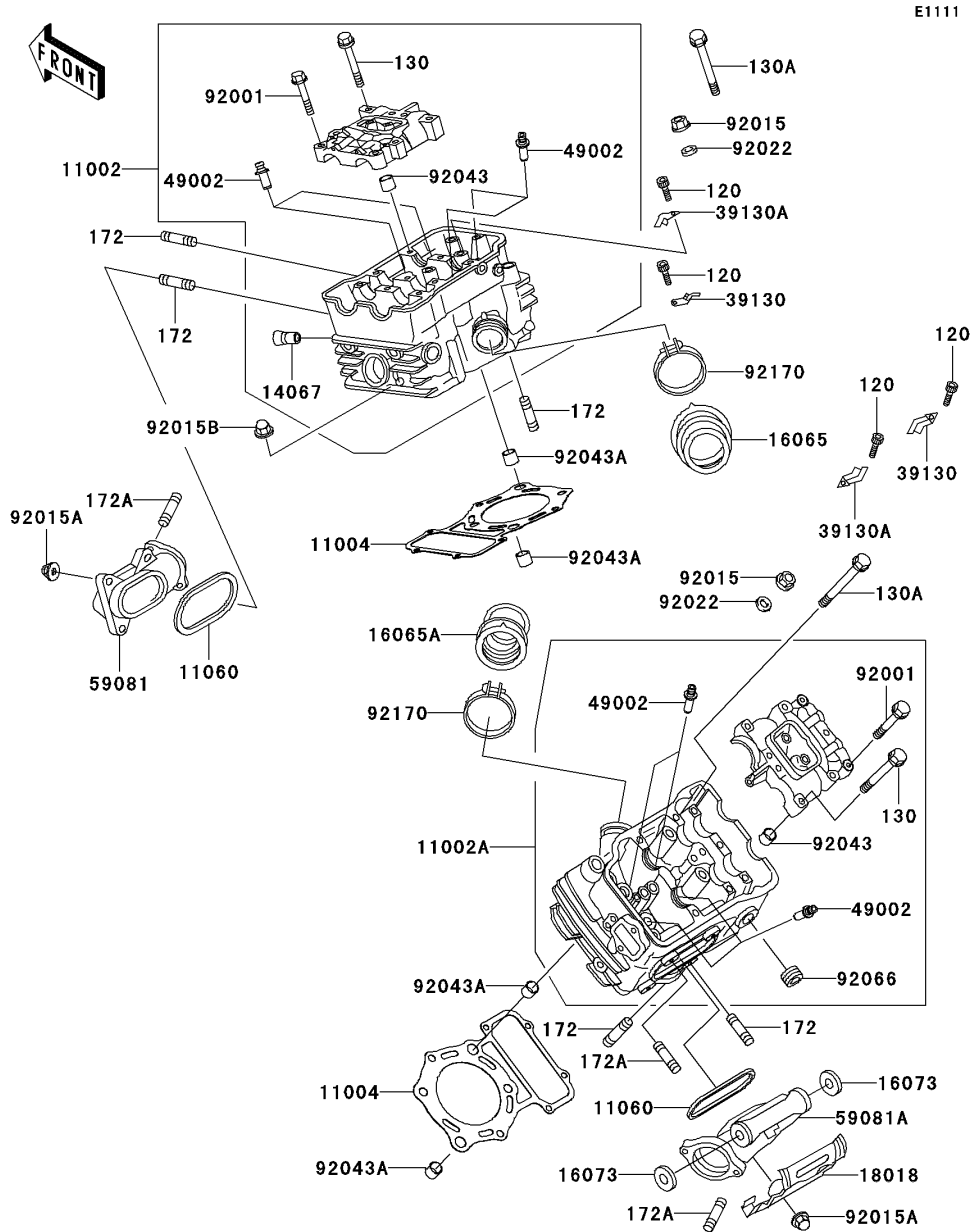

2004 Vulcan® 750 PARTS DIAGRAM

Cylinder Head

2004 Vulcan® 750 PARTS LIST

Cylinder Head

ITEM NAME	PART NUMBER	QUANTITY
BOLT-SOCKET,6X14 (Ref # 120)	120P0614	1
BOLT-FLANGED (Ref # 130)	130P0645	1
BOLT-FLANGED (Ref # 130A)	130P0675	1
BOLT-STUD,8X25 (Ref # 172)	172G0825	1
BOLT-STUD,8X30 (Ref # 172A)	172G0830	1
HEAD-ASSY-CYLINDER,FR (Ref # 11002)	11002-1214	1
HEAD-ASSY-CYLINDER,RR (Ref # 11002A)	11002-1215	1
GASKET-HEAD (Ref # 11004)	11004-1135	1
GASKET,EXHAUST MANIFOLD (Ref # 11060)	11060-1082	1
FITTING,BREATHER (Ref # 14067)	14067-006	1
HOLDER-CARBURETOR,FR (Ref # 16065)	16065-1122	1
HOLDER-CARBURETOR,RR (Ref # 16065A)	16065-1123	1
INSULATOR (Ref # 16073)	16073-1058	1
PLATE-HEAT GUARD (Ref # 18018)	18018-1065	1
SPRING-LEAF,ROCKER ARM (Ref # 39130)	39130-1055	1
SPRING-LEAF,ROCKER ARM (Ref # 39130A)	39130-1056	1
GUIDE-VALVE (Ref # 49002)	49002-1052	1
MANIFOLD-EXHAUST,FR (Ref # 59081)	59081-1125	1
MANIFOLD-EXHAUST,RR (Ref # 59081A)	59081-1141	1
BOLT,FLANGED,6X38 (Ref # 92001)	92001-1105	1
NUT,FLANGED CAP,10MM (Ref # 92015)	92015-076	1
NUT,CAP,8MM,BLACK (Ref # 92015A)	92015-1174	1
NUT,CAP,6MM (Ref # 92015B)	92015-1385	1
WASHER,10.5X20X1.6 (Ref # 92022)	92022-1591	1
PIN,6.2X8X14 (Ref # 92043)	92043-1263	1
PIN,11X14X12.3 (Ref # 92043A)	92043-1266	1
PLUG,BREATHER (Ref # 92066)	92066-1035	1
CLAMP (Ref # 92170)	92170-1448	1