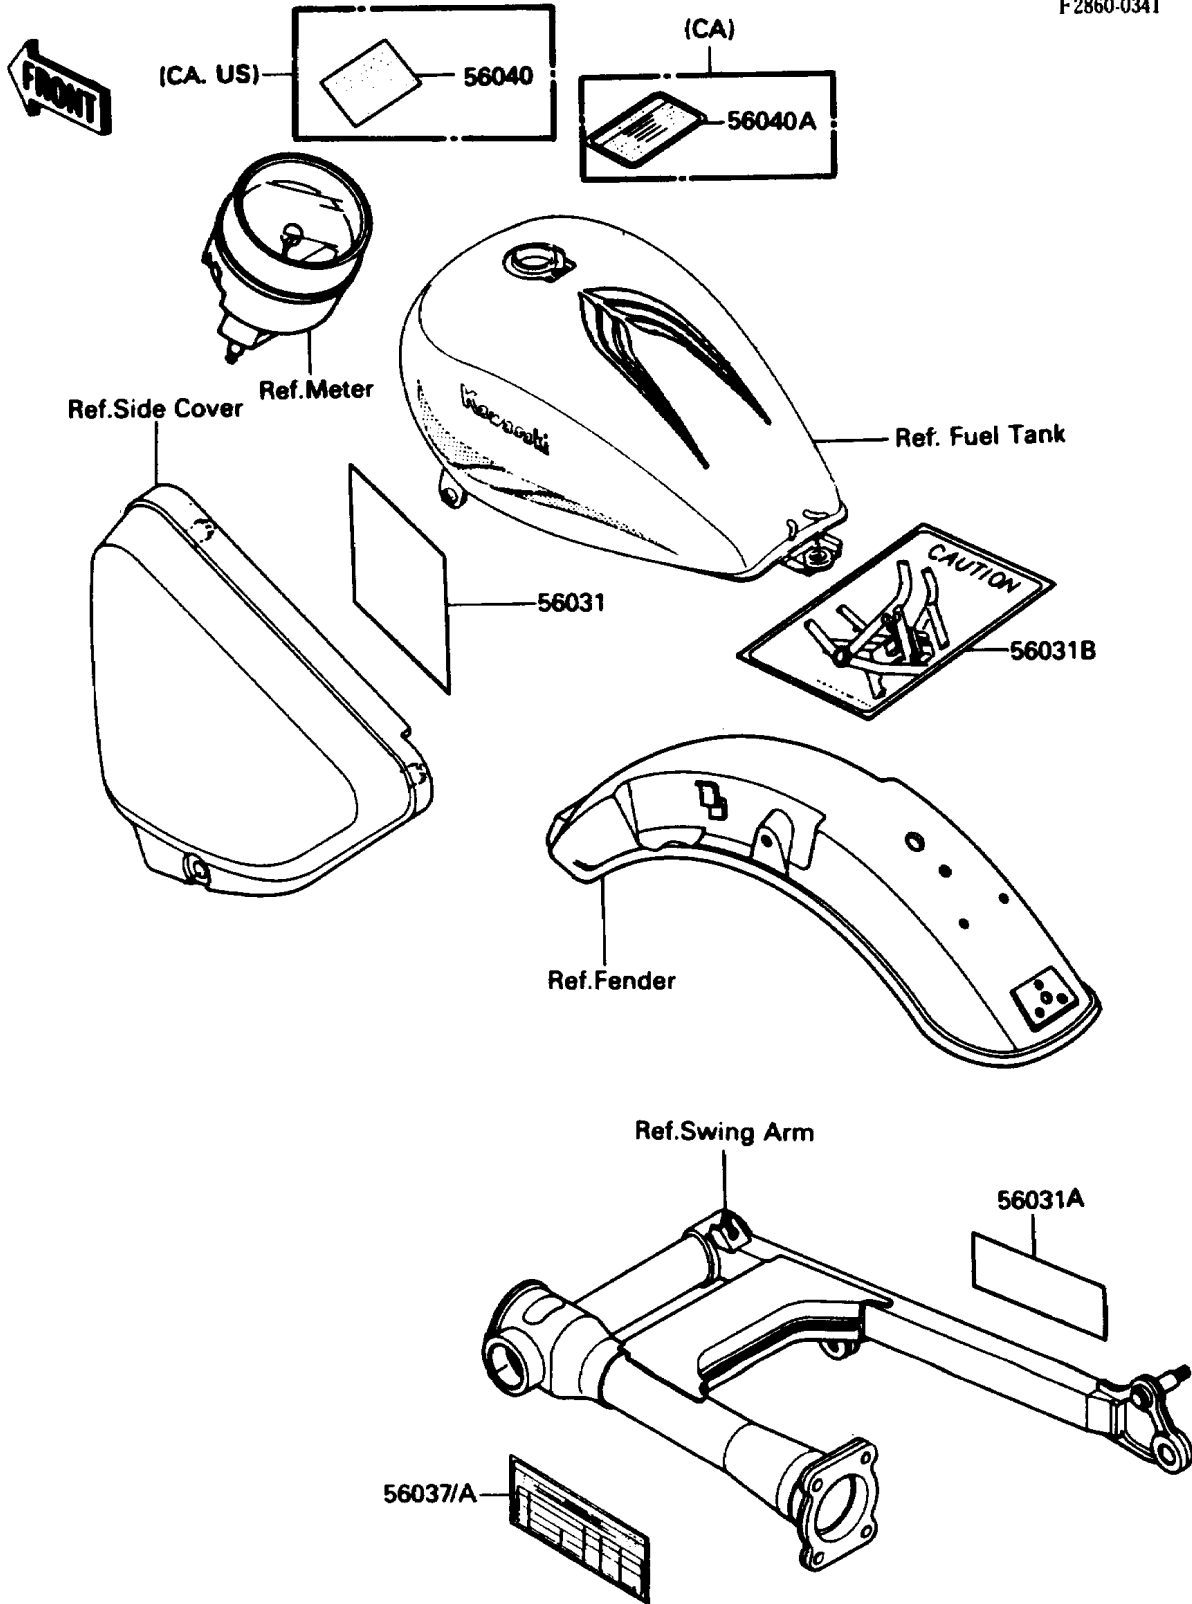

1986 Vulcan® 750 PARTS DIAGRAM

Labels

F2860-0341

1986 Vulcan® 750 PARTS LIST

Labels

ITEM NAME	PART NUMBER	QUANTITY
LABEL-MANUAL,DAILY SAFETY (Ref # 56031)	56031-1394	1
LABEL-MANUAL,OIL&OIL FILTER (Ref # 56031A)	56031-1406	1
LABEL-MANUAL,BATTERY VENT (Ref # 56031B)	56031-1422	1
LABEL-SPECIFICATION,TIRE&LOAD (Ref # 56037)	56037-1311	1
LABEL-SPECIFICATION,TIRE&LOAD (Ref # 56037A)	56037-1312	1
LABEL-WARNING,BREAK IN CAUTION (Ref # 56040)	56040-1007	1
LABEL-WARNING,EVAPO (Ref # 56040A)	56040-1121	1