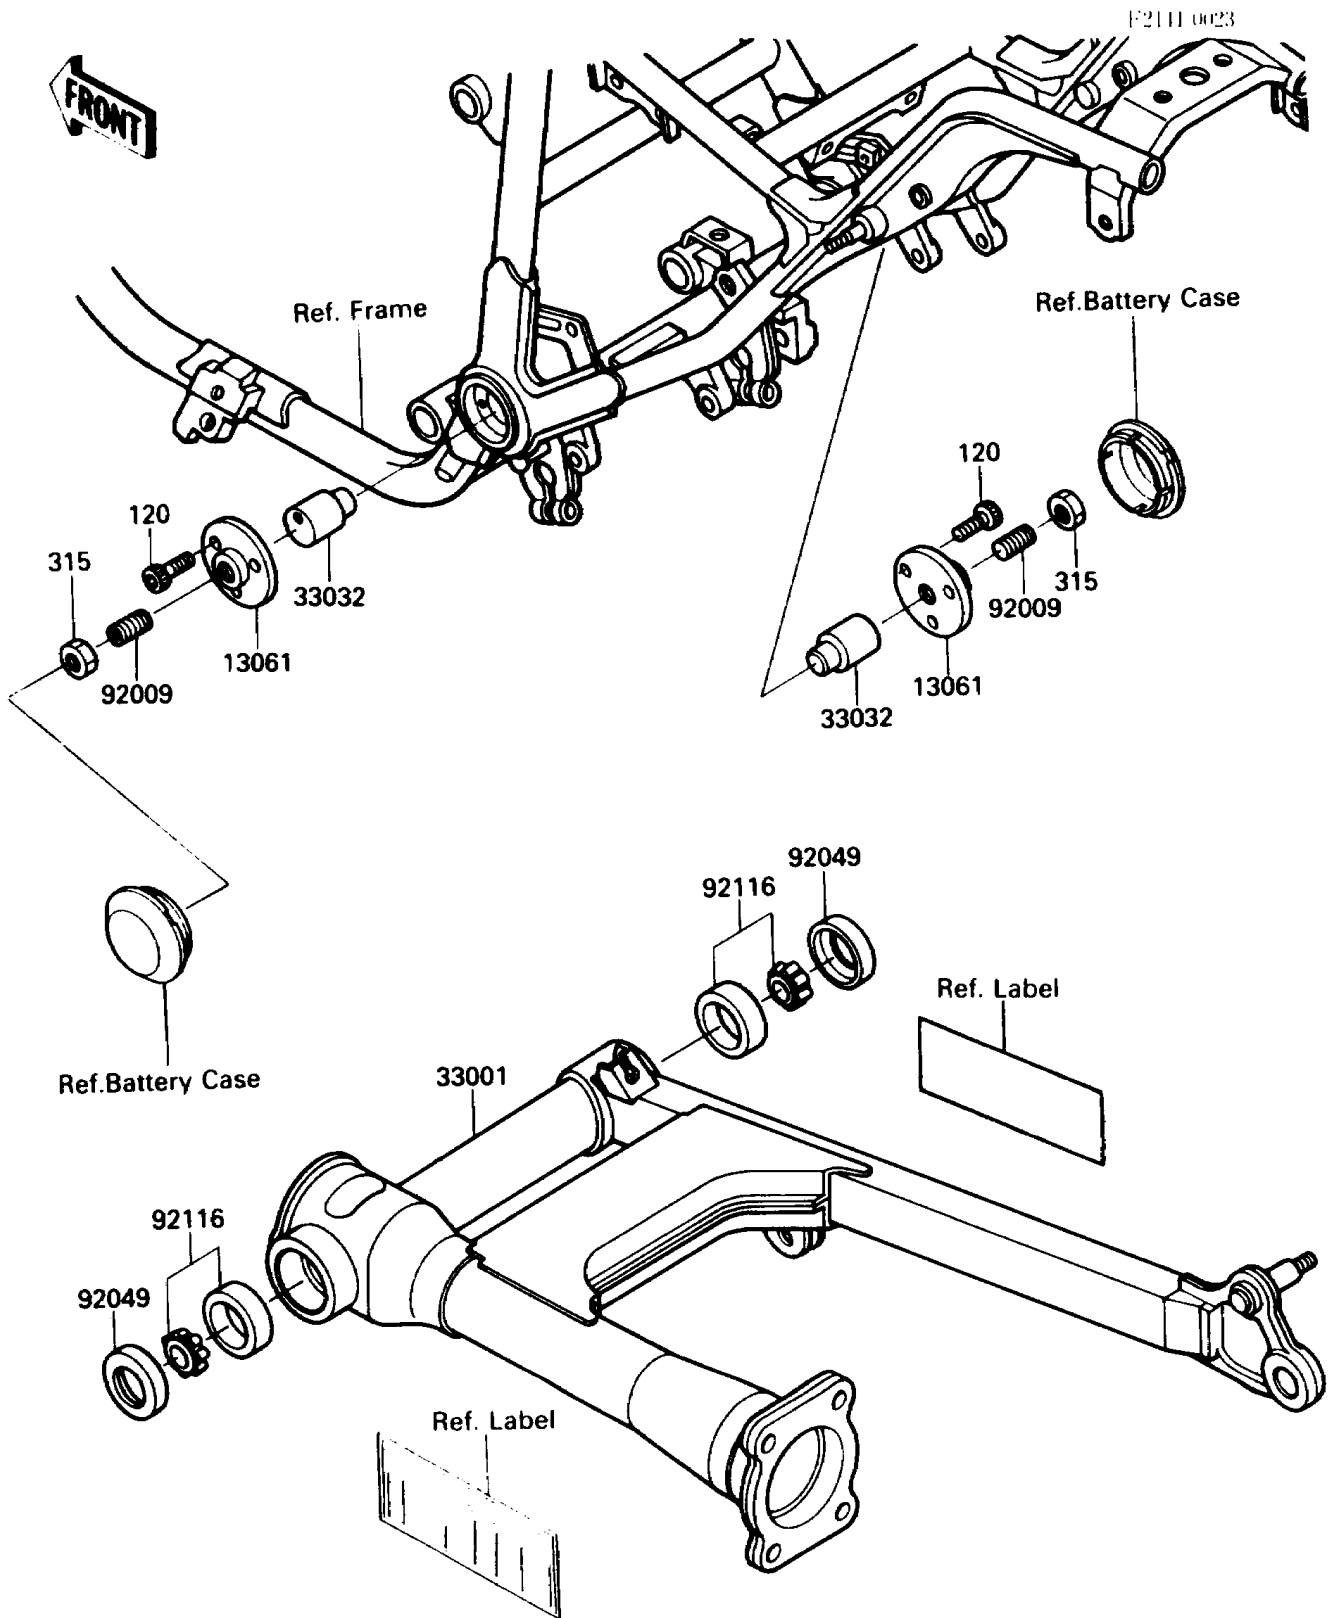

1986 Vulcan® 750 PARTS DIAGRAM

Swingarm

1986 Vulcan® 750 PARTS LIST

Swingarm

ITEM NAME	PART NUMBER	QUANTITY
BOSS (Ref # 13061)	13061-1149	1
ARM-COMP-SWING (Ref # 33001)	33001-1234	1
SHAFT-SWING ARM (Ref # 33032)	33032-1043	1
SCREW,SOCKET,12X22 (Ref # 92009)	92009-1374	1
SEAL-OIL,26406 (Ref # 92049)	92049-1030	1
BEARING-ROLLER,4T30203E1 (Ref # 92116)	92116-1001	1
BOLT-SOCKET,6X16 (Ref # 120)	120P0616	1
NUT-HEX-FINE (Ref # 315)	315B1200	1