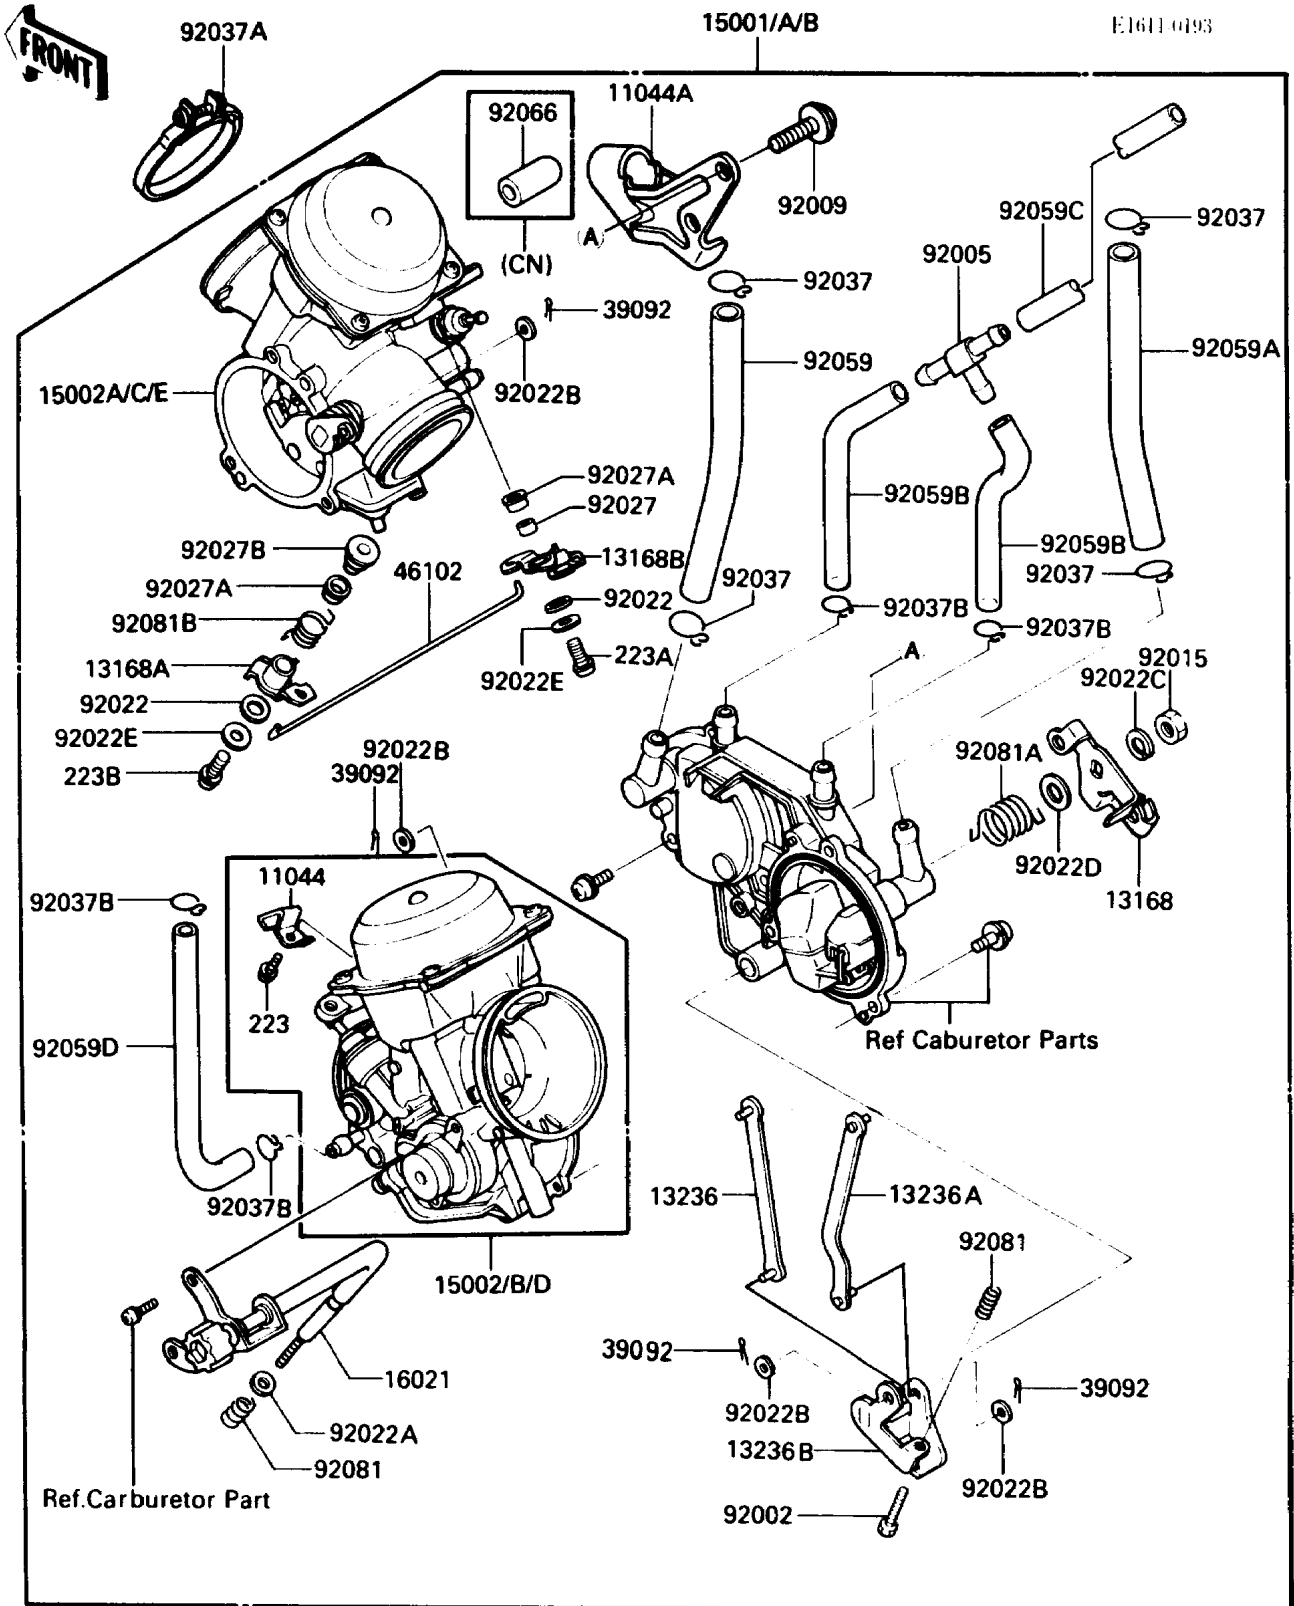

1986 Vulcan® 750 PARTS DIAGRAM

Carburetor