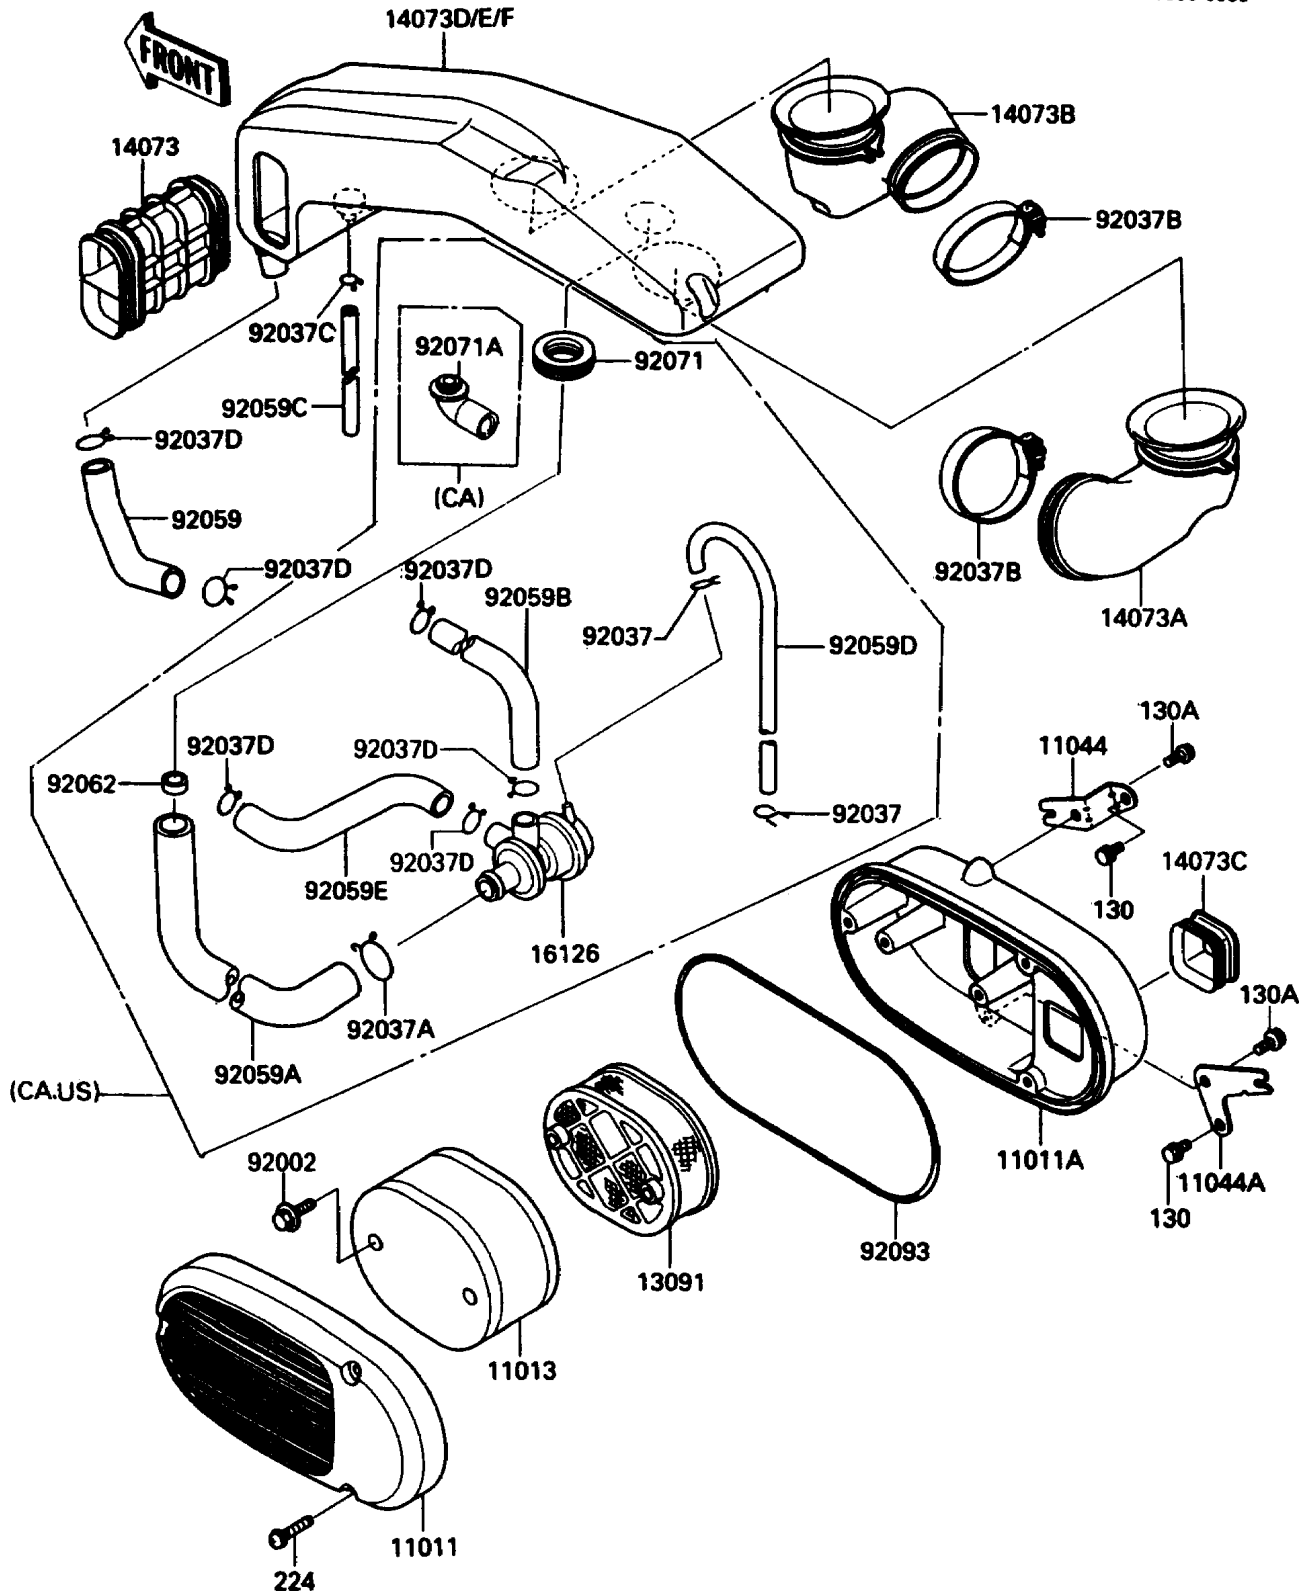

1986 Vulcan® 750 PARTS DIAGRAM

Air Cleaner

E1130-0185

1986 Vulcan® 750 PARTS LIST

Air Cleaner

ITEM NAME	PART NUMBER	QUANTITY
CASE-AIR FILTER,OUTSIDE (Ref # 11011)	11011-1181	1
CASE-AIR FILTER,INSIDE (Ref # 11011A)	11011-1225	1
ELEMENT-AIR FILTER (Ref # 11013)	11013-1122	1
BRACKET,AIR FILTER CASE (Ref # 11044)	11043-1181	1
BRACKET,AIR FILTER CASE (Ref # 11044A)	11043-1975	1
HOLDER,ELEMENT (Ref # 13091)	13091-1345	1
DUCT,AIR FILTER (Ref # 14073)	14073-1197	1
DUCT,FR,CARBURATOR (Ref # 14073A)	14073-1199	1
DUCT,RR,CARBURATOR (Ref # 14073B)	14073-1200	1
DUCT,INLET (Ref # 14073C)	14073-1209	1
DUCT,MAIN (Ref # 14073D)	14073-1281	1
DUCT,MAIN (Ref # 14073E)	14073-1282	1
DUCT,MAIN (Ref # 14073F)	14073-1283	1
VALVE,AIR SWITCH (Ref # 16126)	16126-1139	1
BOLT,6X25 (Ref # 92002)	92002-1137	1
CLAMP,TUBE (Ref # 92037)	92037-072	1
CLAMP,TUBE (Ref # 92037A)	92037-1076	1
CLAMP (Ref # 92037B)	92037-115	1
CLAMP,TUBE (Ref # 92037C)	92037-147	1
CLAMP,TUBE (Ref # 92037D)	92037-213	2
TUBE,15X20X116 (Ref # 92059)	92059-1512	1
TUBE,19X25X600 (Ref # 92059A)	92059-1537	1
TUBE (Ref # 92059B)	92059-1587	1
TUBE (Ref # 92059C)	92059-1603	1
TUBE,4X9X330 (Ref # 92059D)	92059-1617	1
TUBE (Ref # 92059E)	92059-1618	1
NOZZLE,7X20.3X10 (Ref # 92062)	92062-1061	1
GROMMET,AIR FILTER (Ref # 92071)	92071-1013	1
GROMMET,AIR FILTER (Ref # 92071A)	92071-1114	1

1986 Vulcan® 750 PARTS LIST

Air Cleaner

ITEM NAME	PART NUMBER	QUANTITY
SEAL,AIR FILTER (Ref # 92093)	92093-1177	1
BOLT-FLANGED,6X10,BLACK (Ref # 130)	130C0610	1
BOLT-FLANGED,6X12 (Ref # 130A)	130C0612	1
SCREW-PAN-WP-CROS (Ref # 224)	224C0630	1