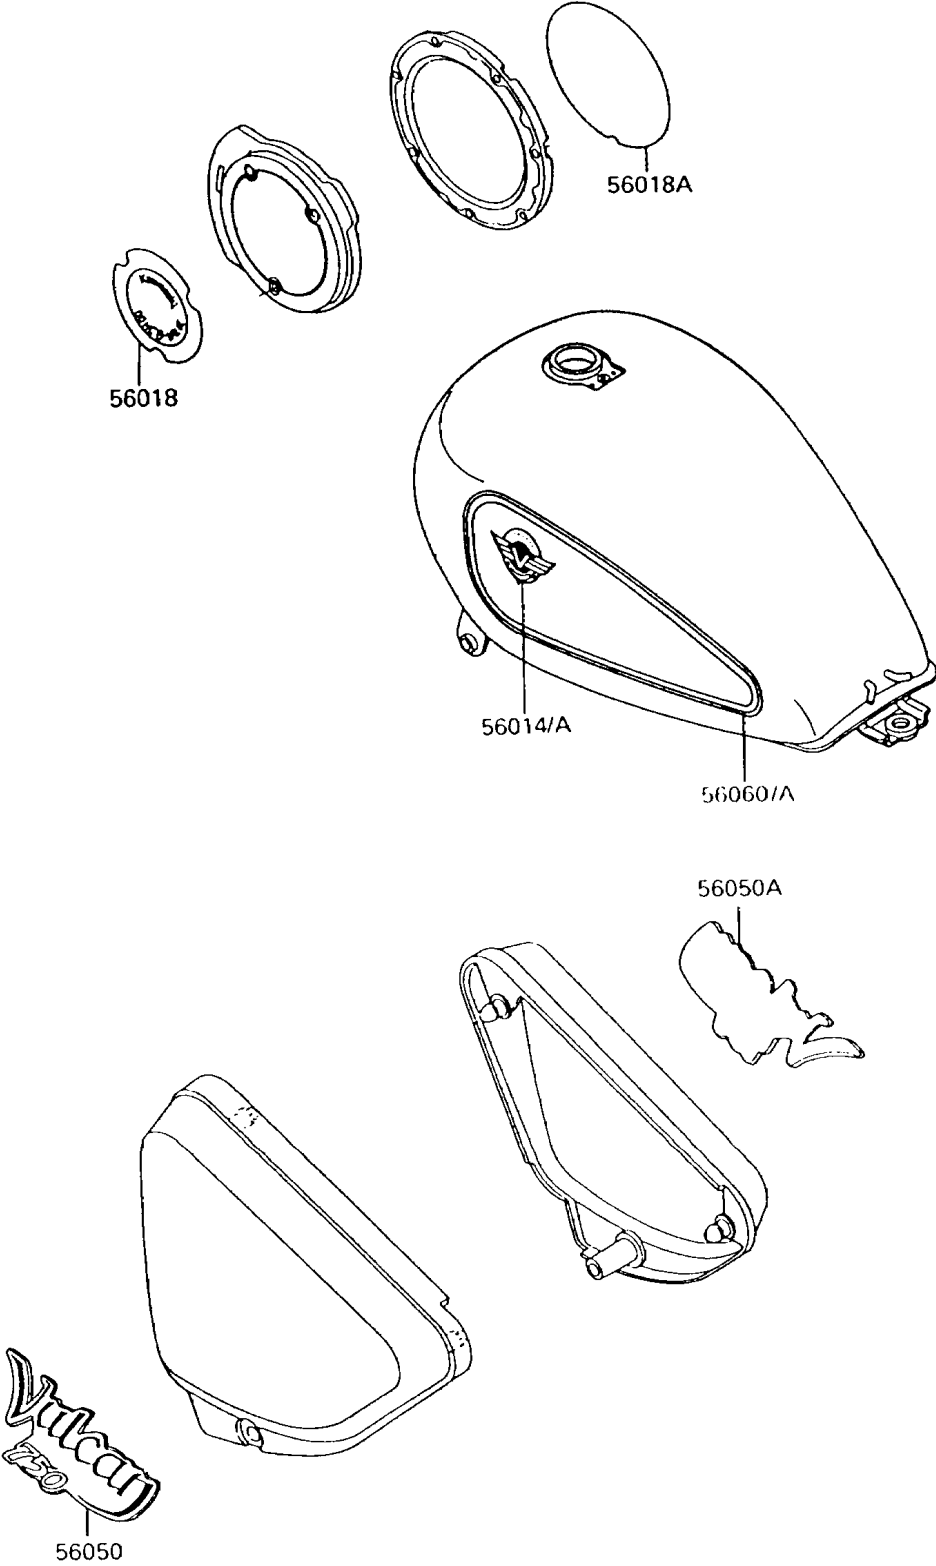

1994 Vulcan® 750 PARTS DIAGRAM

Decals(Red/Red)

F2861

1994 Vulcan® 750 PARTS LIST

Decals(Red/Red)

ITEM NAME	PART NUMBER	QUANTITY
EMBLEM,FUEL TANK,LH (Ref # 56014)	56014-1272	1
EMBLEM,FUEL TANK,RH (Ref # 56014A)	56014-1273	1
MARK,GENERATOR COVER (Ref # 56018)	56018-1666	1
MARK,CLUTCH COVER (Ref # 56018A)	56018-1667	1
MARK,SIDE COVER,LH (Ref # 56050)	56050-1772	1
MARK,SIDE COVER,RH (Ref # 56050A)	56050-1773	1
PATTERN,FUEL TANK,LH (Ref # 56060)	56060-1709	1
PATTERN,FUEL TANK,RH (Ref # 56060A)	56060-1710	1