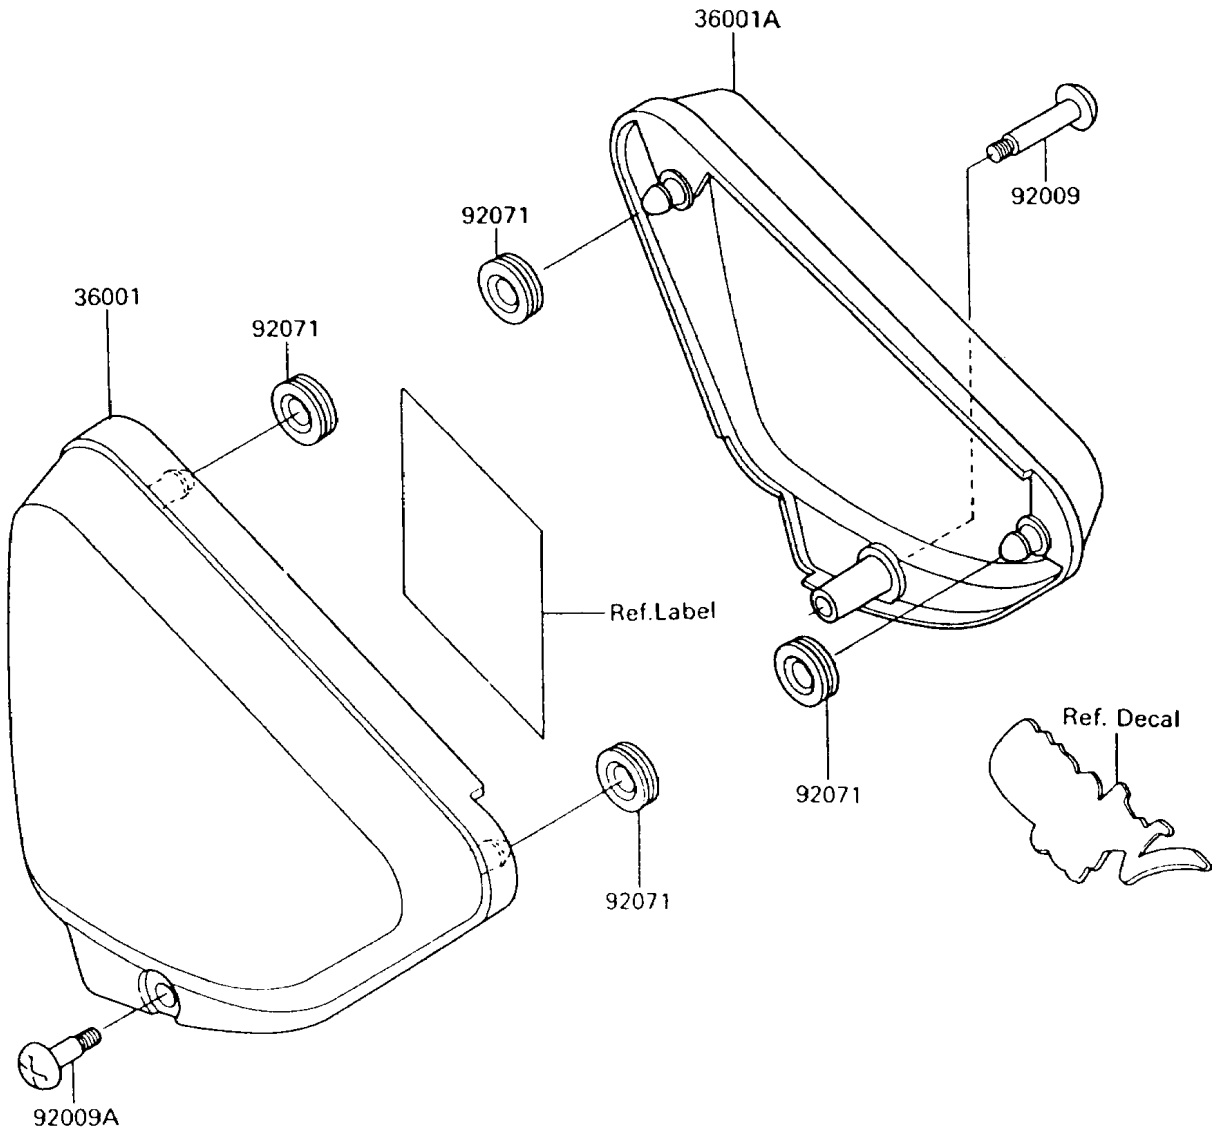

1994 Vulcan® 750 PARTS DIAGRAM

Side Covers

F2611

1994 Vulcan® 750 PARTS LIST

Side Covers

ITEM NAME	PART NUMBER	QUANTITY
COVER-SIDE,LH (Ref # 36001)	36001-1359	1
COVER-SIDE,RH (Ref # 36001A)	36001-1360	1
SCREW,6X40 (Ref # 92009)	92009-1091	1
SCREW,6X25.5 (Ref # 92009A)	92009-1373	1
GROMMET (Ref # 92071)	92071-056	1