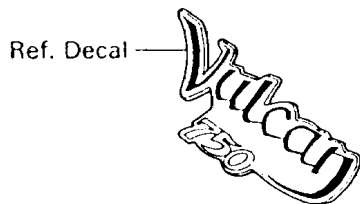

1994 Vulcan® 750 PARTS DIAGRAM

Side Covers

F2611

1994 Vulcan® 750 PARTS LIST

Side Covers

ITEM NAME	PART NUMBER	QUANTITY
COVER-SIDE,LH (Ref # 36001)	36001-1359	1
COVER-SIDE,RH (Ref # 36001A)	36001-1360	1
SCREW,6X40 (Ref # 92009)	92009-1091	1
SCREW,6X25.5 (Ref # 92009A)	92009-1373	1
GROMMET (Ref # 92071)	92071-056	1