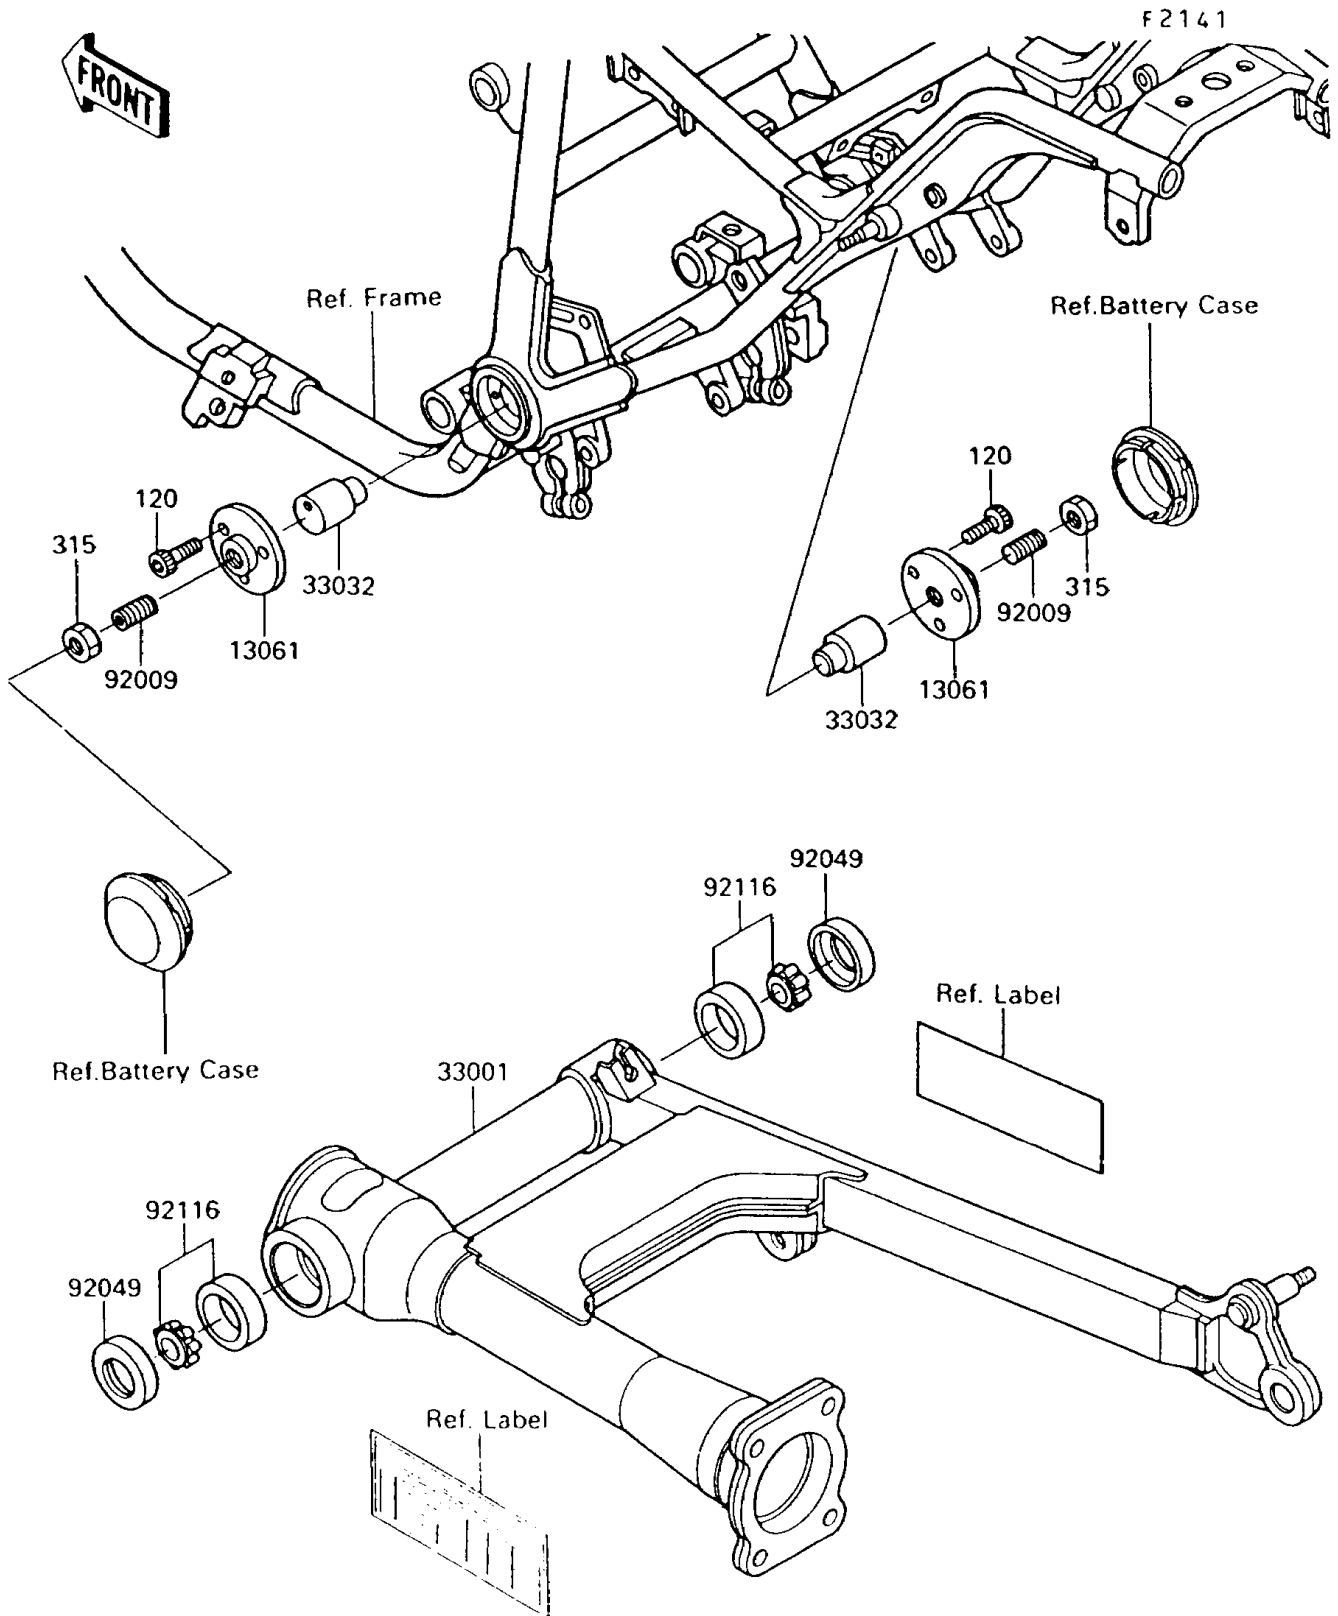

## 1994 Vulcan® 750 PARTS DIAGRAM

Swingarm

## 1994 Vulcan® 750 PARTS LIST

Swingarm

ITEM NAME	PART NUMBER	QUANTITY
BOLT-SOCKET,6X16 (Ref # 120)	120P0616	1
NUT-HEX-FINE (Ref # 315)	315B1200	1
BOSS (Ref # 13061)	13061-1149	1
ARM-COMP-SWING (Ref # 33001)	33001-1234	1
SHAFT-SWING ARM (Ref # 33032)	33032-1043	1
SCREW,SOCKET,12X22 (Ref # 92009)	92009-1374	1
SEAL-OIL,26406 (Ref # 92049)	92049-1030	1
BEARING-ROLLER,4T30203E1 (Ref # 92116)	92116-1001	1