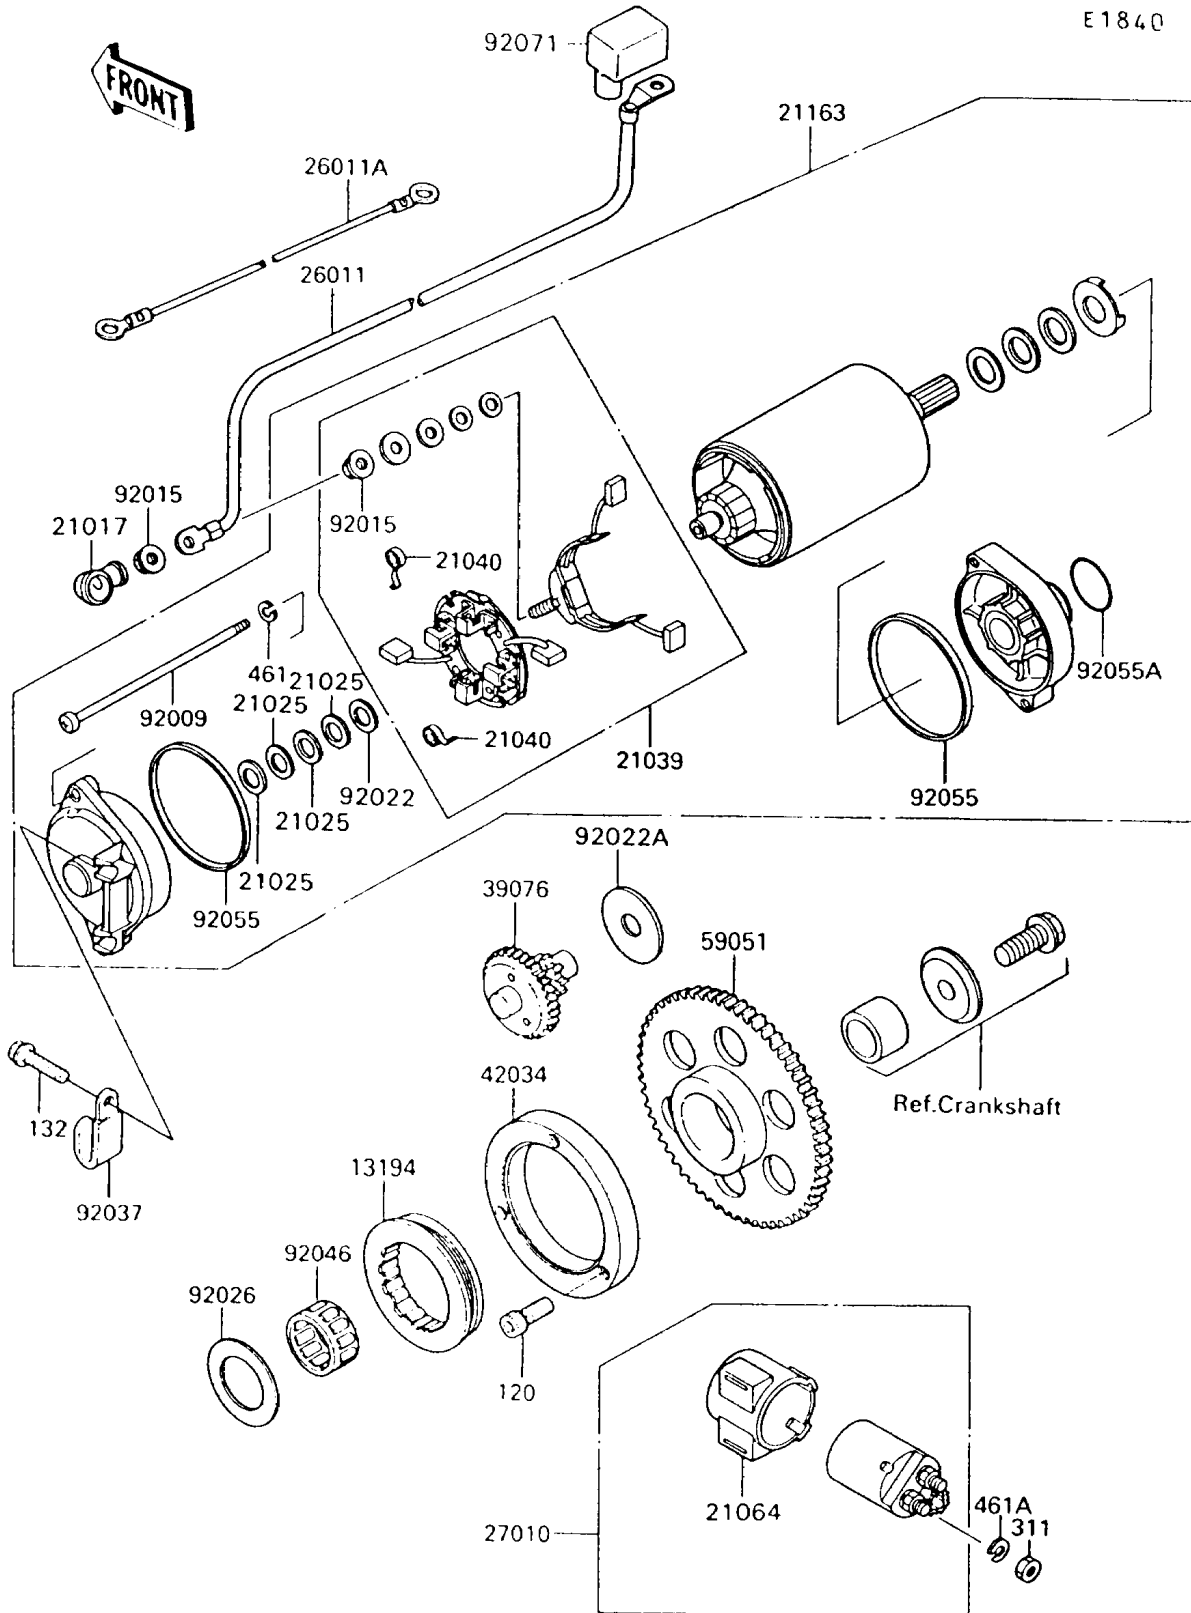

## 1994 Vulcan® 750 PARTS DIAGRAM

Starter Motor

## 1994 Vulcan® 750 PARTS LIST

Starter Motor

ITEM NAME	PART NUMBER	QUANTITY
BOLT-SOCKET,8X20 (Ref # 120)	120Q0820	1
BOLT-FLANGED-SMALL (Ref # 132)	132J0625	1
NUT-HEX,6MM (Ref # 311)	311B0600	1
WASHER-SPRING,5MM (Ref # 461)	461F0500	1
WASHER-SPRING,6MM (Ref # 461A)	461F0600	1
CLUTCH-ONEWAY (Ref # 13194)	13194-1085	1
GROMMET,STARTER TERMINAL (Ref # 21017)	21017-017	1
WASHER,9.1X18X0.2 (Ref # 21025)	21025-011	1
BRUSH,CARBON (Ref # 21039)	21039-1053	1
SPRING-BRUSH (Ref # 21040)	21040-1003	1
DAMPER,MAGNETIC SWITCH (Ref # 21064)	21064-002	1
STARTER-ELECTRIC (Ref # 21163)	21163-1068	1
WIRE-LEAD,STARTER MOTOR (Ref # 26011)	26011-1276	1
WIRE-LEAD,BATTERY GROUND (Ref # 26011A)	26011-1320	1
SWITCH,MAGNETIC (Ref # 27010)	27010-1209	1
LIMITER,STARTER IDLE GEAR (Ref # 39076)	39076-1051	1
COUPLING (Ref # 42034)	42034-1143	1
GEAR-SPUR,STARTER,63T (Ref # 59051)	59051-1130	1
SCREW (Ref # 92009)	92009-1369	1
NUT,STARTER MOTOR (Ref # 92015)	92015-1476	1
WASHER,9.1X18X0.8 (Ref # 92022)	92022-1132	1
WASHER,12.3X38X2.0 (Ref # 92022A)	92022-1664	1
SPACER,29.1X47.5X1.2 (Ref # 92026)	92026-087	1
CLAMP,L=45 (Ref # 92037)	92037-1539	1
BEARING-NEEDLE (Ref # 92046)	92046-1137	1
RING-O,64MM (Ref # 92055)	92055-1086	1
RING-O (Ref # 92055A)	92055-1276	1
GROMMET,TERMINAL (Ref # 92071)	92071-1130	1