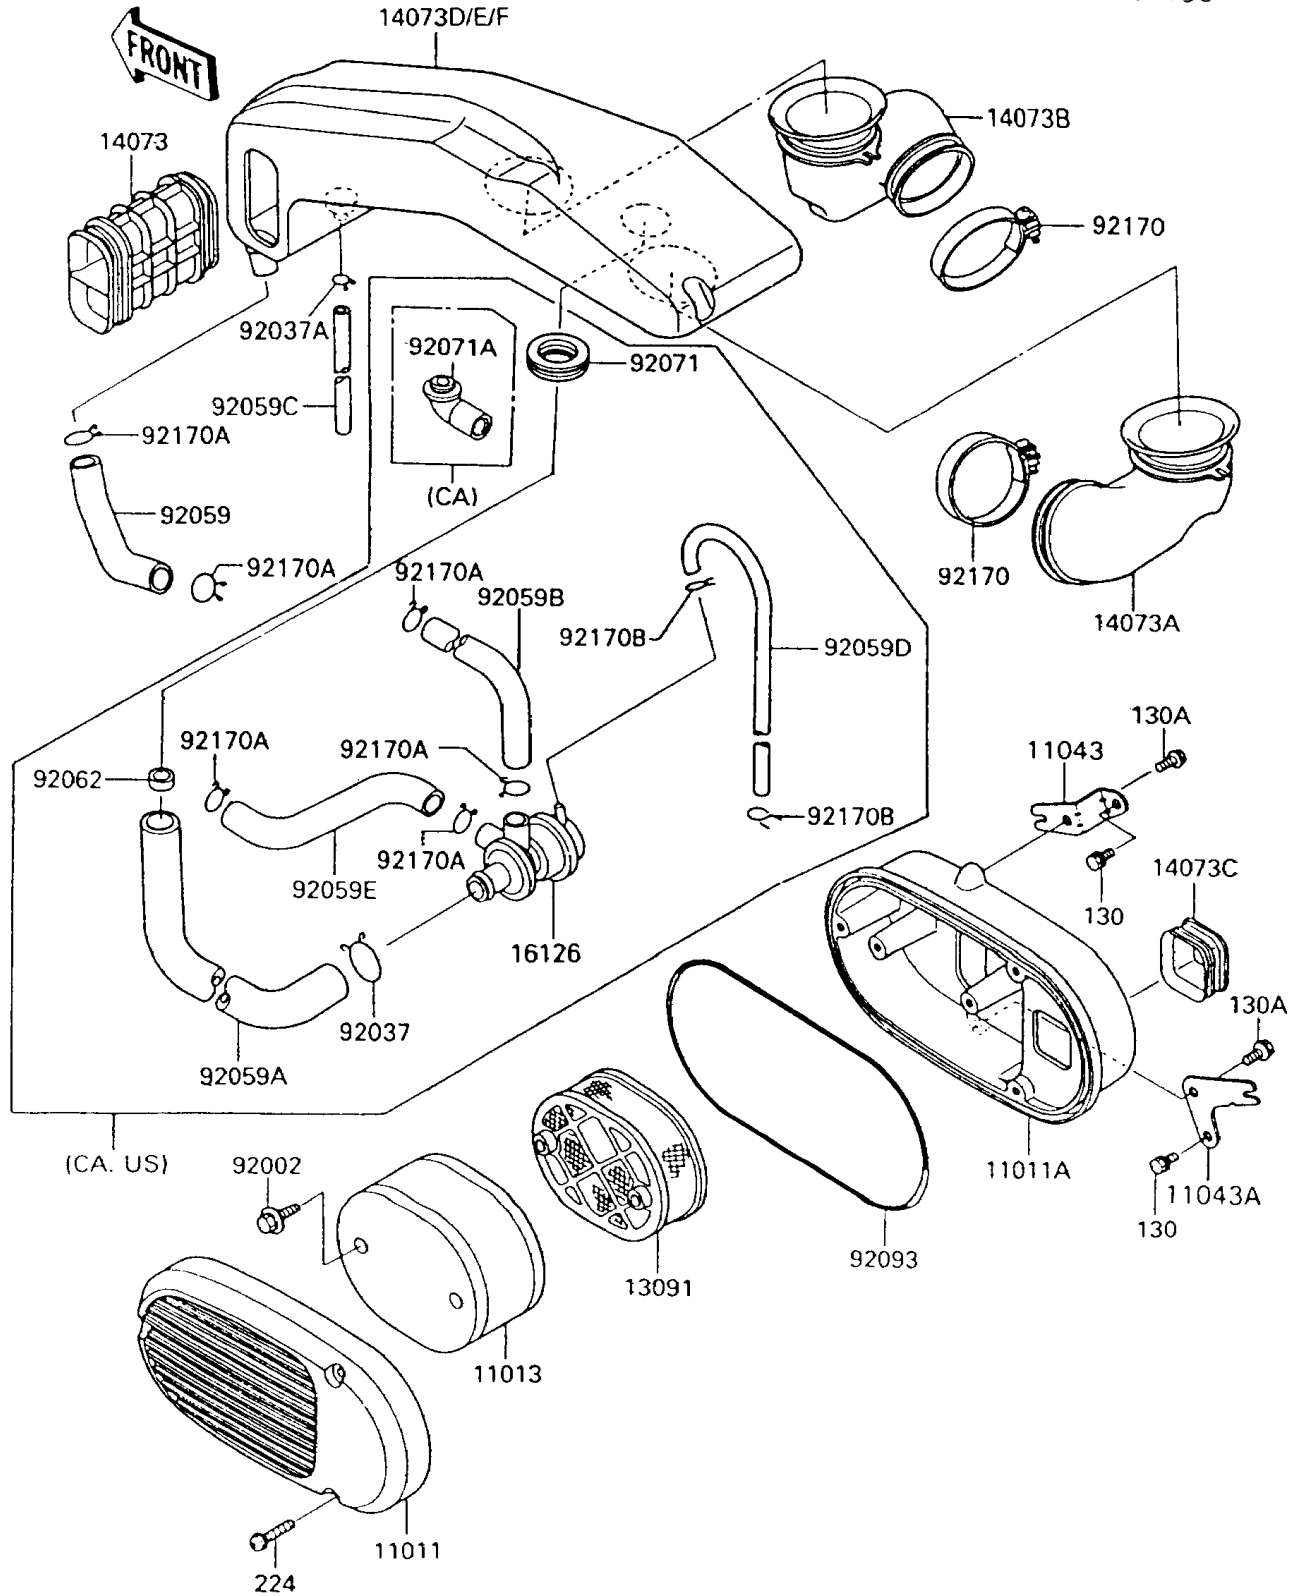

1994 Vulcan® 750 PARTS DIAGRAM

Air Cleaner

E1130

1994 Vulcan® 750 PARTS LIST

Air Cleaner

ITEM NAME	PART NUMBER	QUANTITY
CASE-AIR FILTER,OUTSIDE (Ref # 11011)	11011-1181	1
CASE-AIR FILTER,INSIDE (Ref # 11011A)	11011-1225	1
ELEMENT-AIR FILTER (Ref # 11013)	11013-1122	1
BRACKET,AIR FILTER CASE (Ref # 11043)	11043-1181	1
BRACKET,AIR FILTER CASE (Ref # 11043A)	11043-1975	1
HOLDER,ELEMENT (Ref # 13091)	13091-1345	1
DUCT,AIR FILTER (Ref # 14073)	14073-1197	1
DUCT,FR,CARBURATOR (Ref # 14073A)	14073-1199	1
DUCT,RR,CARBURATOR (Ref # 14073B)	14073-1200	1
DUCT,INLET (Ref # 14073C)	14073-1209	1
DUCT,MAIN (Ref # 14073D)	14073-1281	1
DUCT,MAIN (Ref # 14073E)	14073-1282	1
DUCT,MAIN (Ref # 14073F)	14073-1283	1
VALVE,AIR SWITCH (Ref # 16126)	16126-1139	1
BOLT,6X25 (Ref # 92002)	92002-1137	1
CLAMP,TUBE (Ref # 92037)	92037-1076	1
CLAMP,TUBE (Ref # 92037A)	92037-147	1
TUBE,15X20X116 (Ref # 92059)	92059-1512	1
TUBE,19X25X600 (Ref # 92059A)	92059-1537	1
TUBE (Ref # 92059B)	92059-1587	1
TUBE (Ref # 92059C)	92059-1603	1
TUBE,4X9X330 (Ref # 92059D)	92059-1617	1
TUBE (Ref # 92059E)	92059-1618	1
NOZZLE,7X20.3X10 (Ref # 92062)	92062-1061	1
GROMMET,AIR FILTER (Ref # 92071)	92071-1013	1
GROMMET,AIR FILTER (Ref # 92071A)	92071-1114	1
SEAL,AIR FILTER (Ref # 92093)	92093-1177	1
CLAMP (Ref # 92170)	92170-1444	1
CLAMP,TUBE (Ref # 92170A)	92170-1445	2

1994 Vulcan® 750 PARTS LIST

Air Cleaner

ITEM NAME	PART NUMBER	QUANTITY
BOLT-FLANGED,6X10,BLACK (Ref # 130)	130C0610	1
BOLT-FLANGED,6X12 (Ref # 130A)	130C0612	1
SCREW-PAN-WP-CROS (Ref # 224)	224C0630	1
CLAMP (Ref # 92170B)	92170-1450	1