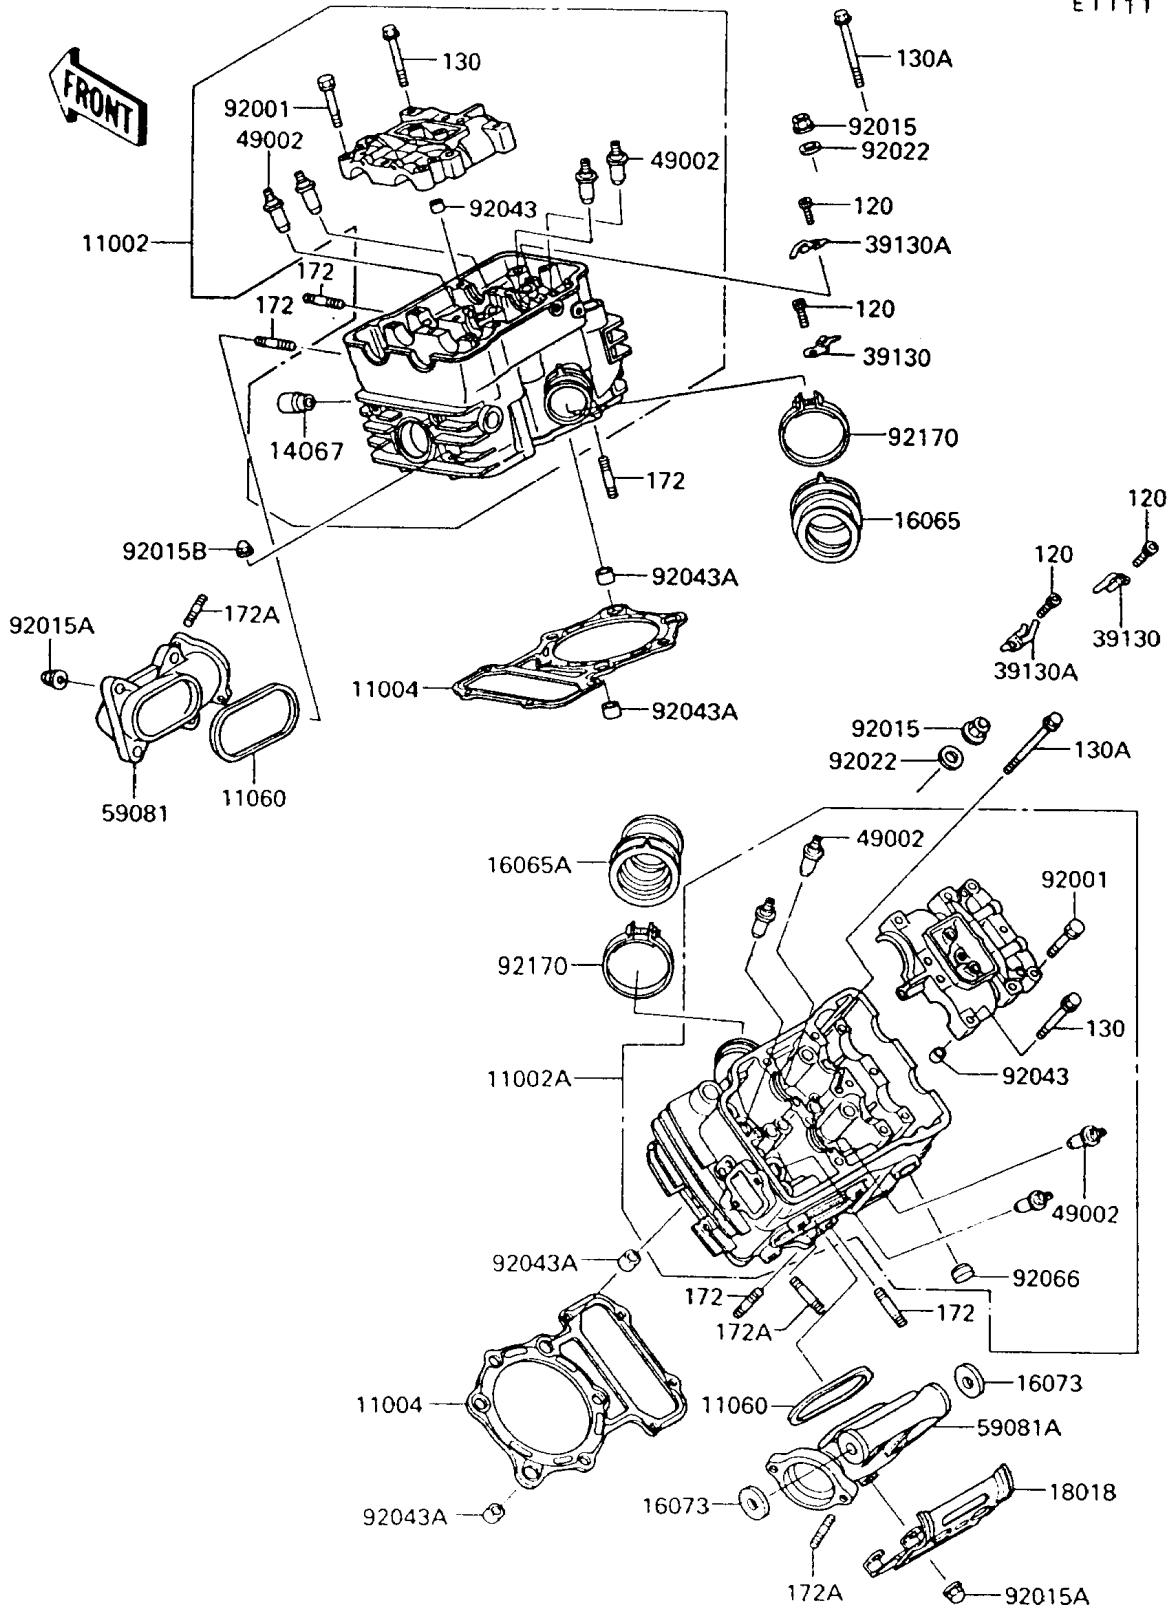

1994 Vulcan® 750 PARTS DIAGRAM

Cylinder Head

E1111

1994 Vulcan® 750 PARTS LIST

Cylinder Head

ITEM NAME	PART NUMBER	QUANTITY
BOLT-SOCKET,6X14 (Ref # 120)	120P0614	1
BOLT-FLANGED (Ref # 130)	130P0645	1
BOLT-FLANGED (Ref # 130A)	130P0675	1
BOLT-STUD,8X25 (Ref # 172)	172G0825	1
BOLT-STUD,8X30 (Ref # 172A)	172G0830	1
HEAD-ASSY-CYLINDER,FR (Ref # 11002)	11002-1214	1
HEAD-ASSY-CYLINDER,RR (Ref # 11002A)	11002-1215	1
GASKET-HEAD (Ref # 11004)	11004-1135	1
GASKET,EXHAUST MANIFOLD (Ref # 11060)	11060-1082	1
FITTING,BREATHER (Ref # 14067)	14067-006	1
HOLDER-CARBURETOR,FR (Ref # 16065)	16065-1122	1
HOLDER-CARBURETOR,RR (Ref # 16065A)	16065-1123	1
INSULATOR (Ref # 16073)	16073-1058	1
PLATE-HEAT GUARD (Ref # 18018)	18018-1065	1
SPRING-LEAF,ROCKER ARM (Ref # 39130)	39130-1055	1
SPRING-LEAF,ROCKER ARM (Ref # 39130A)	39130-1056	1
GUIDE-VALVE (Ref # 49002)	49002-1052	1
MANIFOLD-EXHAUST,FR (Ref # 59081)	59081-1125	1
MANIFOLD-EXHAUST,RR (Ref # 59081A)	59081-1141	1
BOLT,FLANGED,6X38 (Ref # 92001)	92001-1105	1
NUT,FLANGED CAP,10MM (Ref # 92015)	92015-076	1
NUT,CAP,8MM,BLACK (Ref # 92015A)	92015-1174	1
NUT,CAP,6MM (Ref # 92015B)	92015-1385	1
WASHER,10.5X20X1.6 (Ref # 92022)	92022-1591	1
PIN,6.2X8X14 (Ref # 92043)	92043-1263	1
PIN,11X14X12.3 (Ref # 92043A)	92043-1266	1
PLUG,BREATHER (Ref # 92066)	92066-1035	1
CLAMP (Ref # 92170)	92170-1448	1