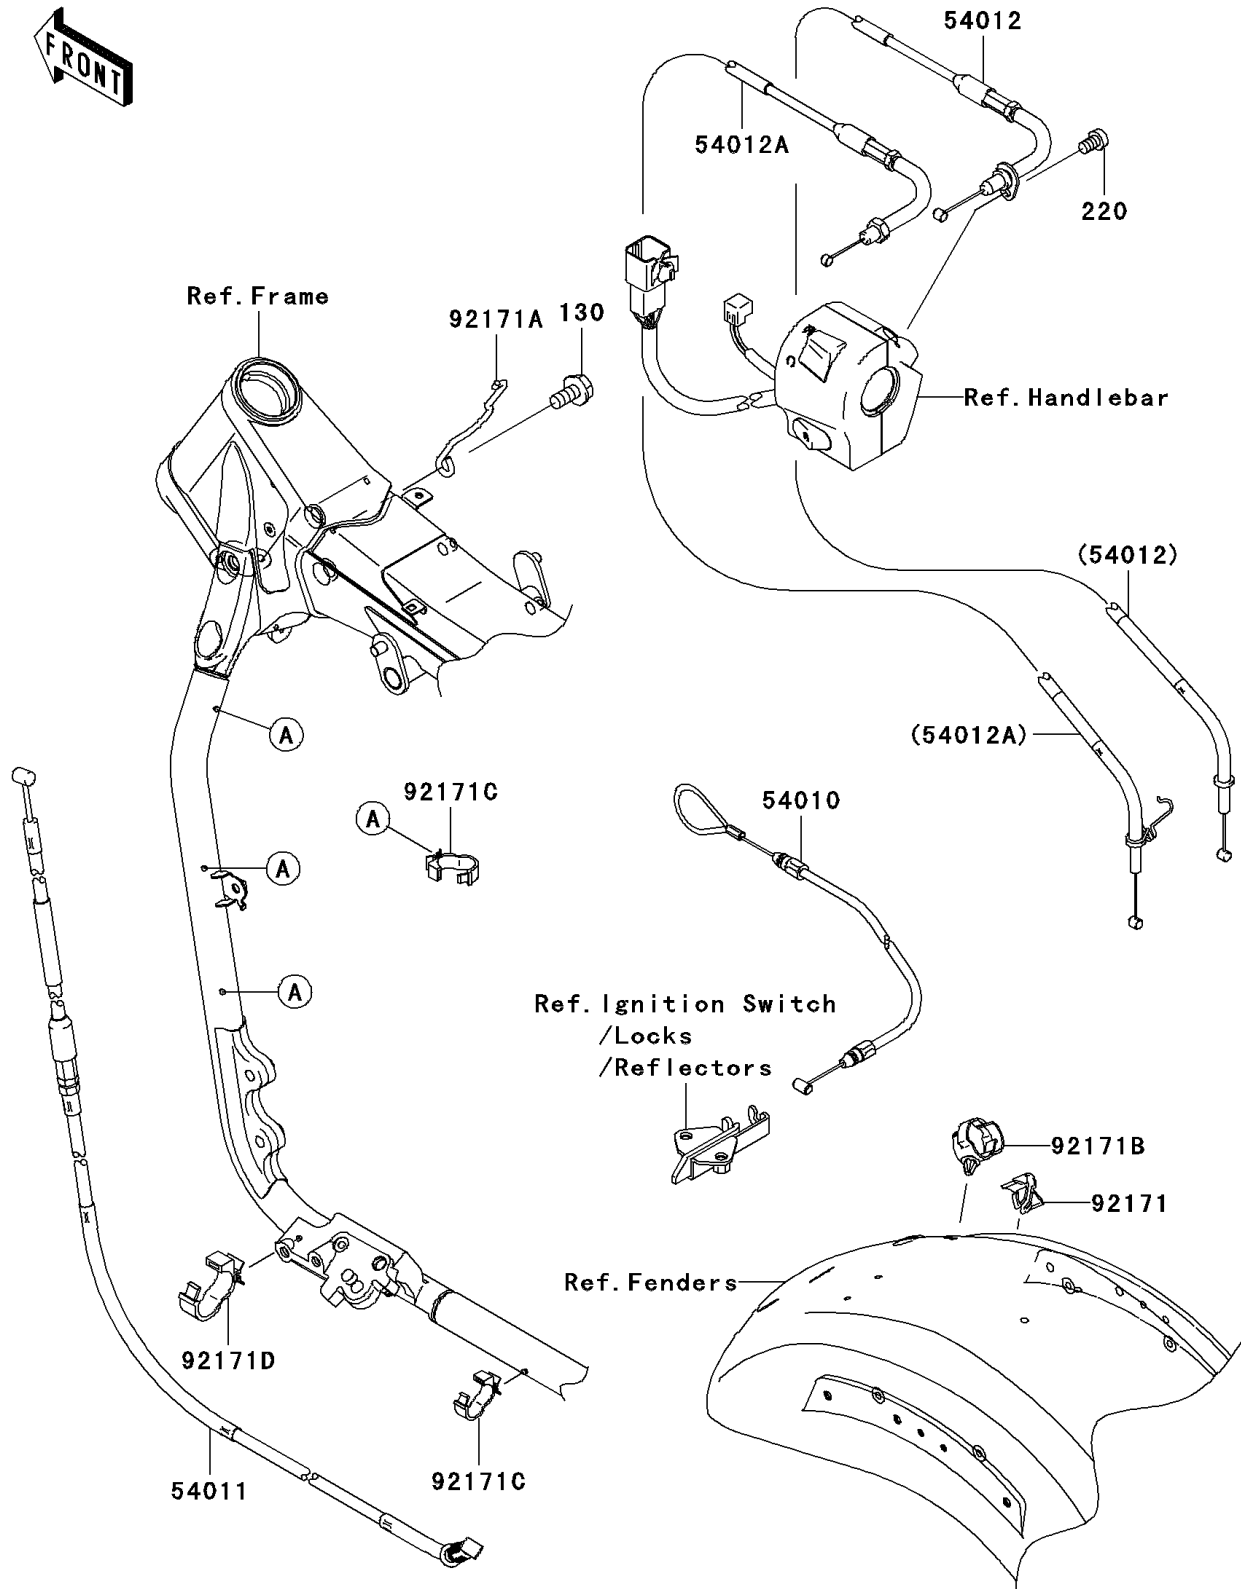

2005 Vulcan® 2000 Limited PARTS DIAGRAM

Cables

F2540

2005 Vulcan® 2000 Limited PARTS LIST

Cables

ITEM NAME	PART NUMBER	QUANTITY
BOLT-FLANGED (Ref # 130)	130J0612	1
SCREW-PAN-CROSS (Ref # 220)	220F0508	1
CABLE,SEAT LOCK (Ref # 54010)	54010-0018	1
CABLE-CLUTCH (Ref # 54011)	54011-0004	1
CABLE-THROTTLE,OPENING (Ref # 54012)	54012-0145	1
CABLE-THROTTLE,CLOSING (Ref # 54012A)	54012-0146	1
CLAMP,SEAT LOCK CABLE (Ref # 92171)	92171-0328	1
CLAMP,CABLE (Ref # 92171A)	92171-0330	1
CLAMP,DIA=13 (Ref # 92171B)	92171-1415	1
CLAMP,DIA=10 (Ref # 92171C)	92171-1423	1
CLAMP,DIA=15 (Ref # 92171D)	92171-1424	1