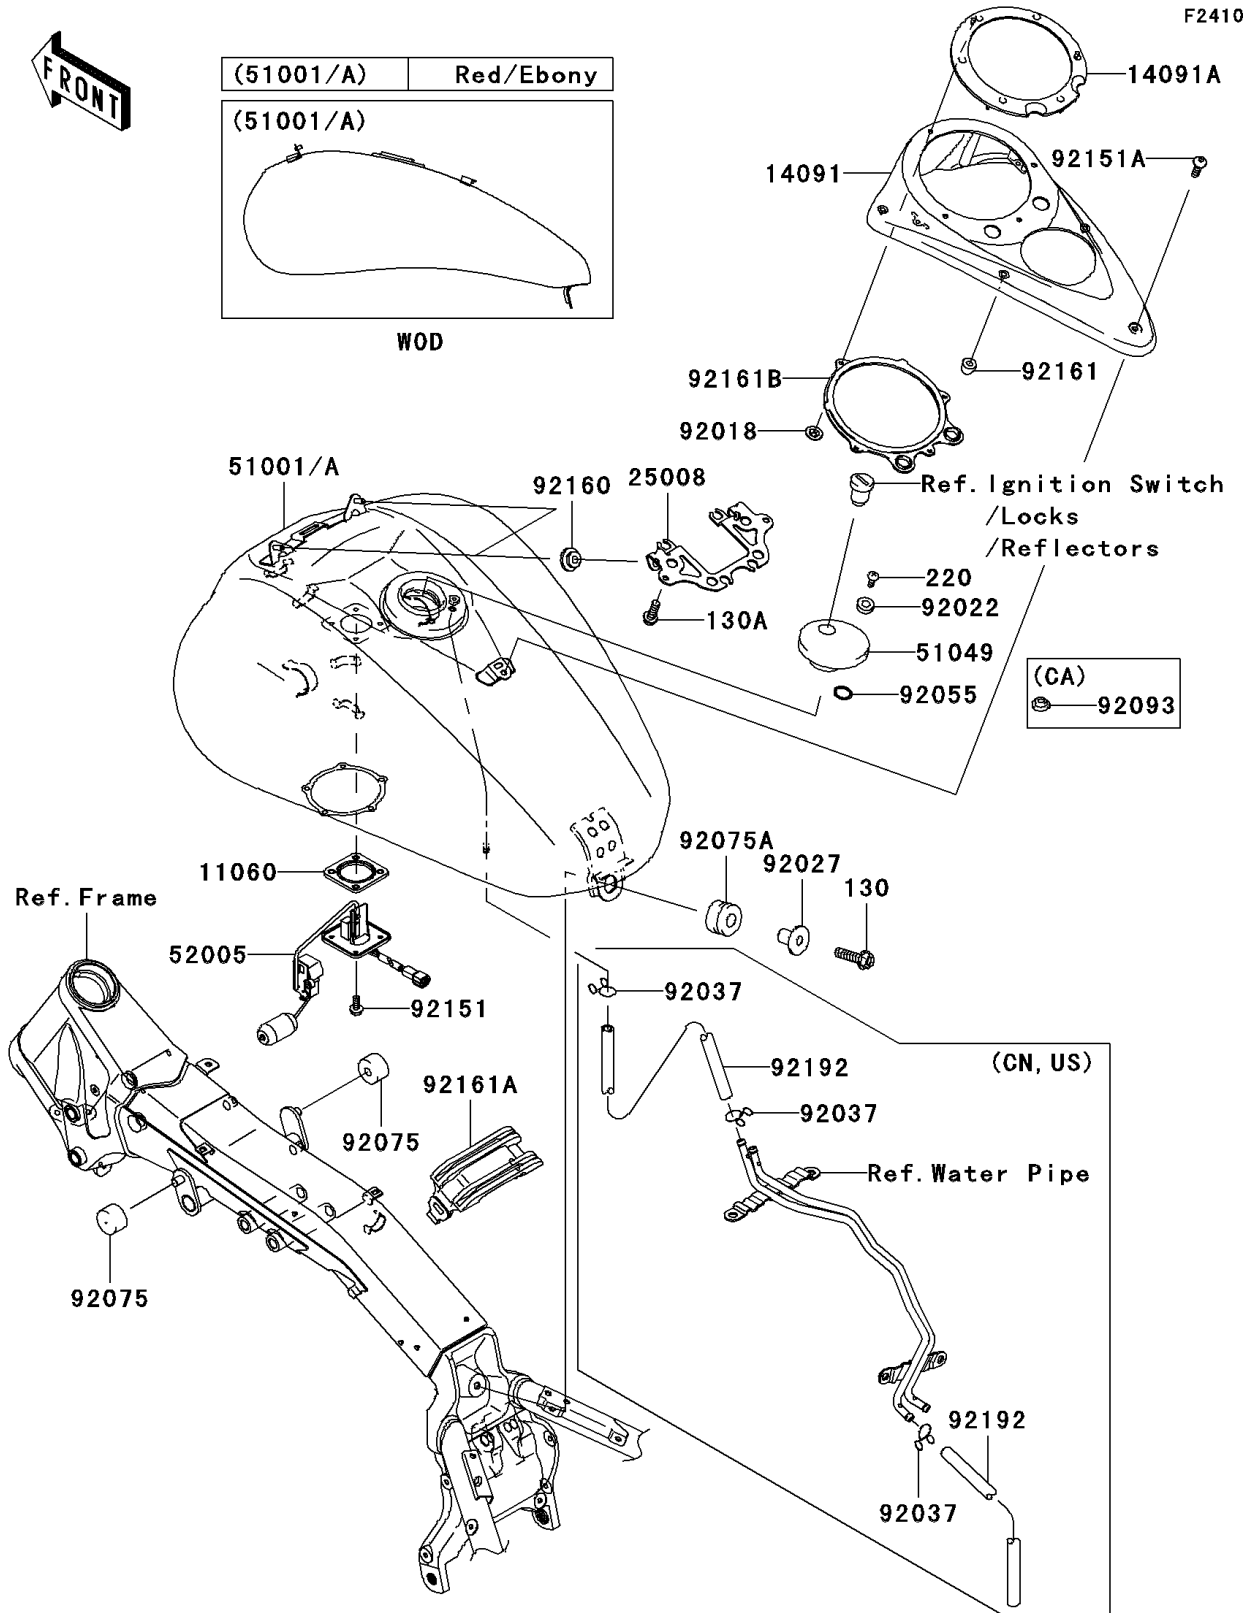

2005 Vulcan® 2000 Limited PARTS DIAGRAM

Fuel Tank

2005 Vulcan® 2000 Limited PARTS LIST

Fuel Tank

ITEM NAME	PART NUMBER	QUANTITY
BOLT-FLANGED,8X30 (Ref # 130)	130H0830	1
BOLT-FLANGED (Ref # 130A)	130L0616	1
SCREW-PAN-CROS (Ref # 220)	220D0510	1
GASKET,FUEL GAUGE (Ref # 11060)	11060-1952	1
COVER,METER,LWR (Ref # 14091)	14091-0187	1
COVER,METER,UPP (Ref # 14091A)	14091-0284	1
BRACKET-METER (Ref # 25008)	25008-0001	1
CAP-TANK,FUEL (Ref # 51049)	51049-0003	1
GAUGE,FUEL (Ref # 52005)	52005-0002	1
NUT,PUSH,3MM (Ref # 92018)	92018-005	1
WASHER,5.1X10X1.0 (Ref # 92022)	92022-1977	1
COLLAR,L=19.3 (Ref # 92027)	92027-1780	1
RING-O,ID=9 (Ref # 92055)	92055-1552	1
DAMPER,FUEL TANK (Ref # 92075)	92075-125	1
DAMPER (Ref # 92075A)	92075-1736	1
BOLT,5X12 (Ref # 92151)	92151-1599	1
BOLT,SOCKET,6X12 (Ref # 92151A)	92151-1940	1
DAMPER (Ref # 92160)	92160-1613	1
DAMPER,METER COVER (Ref # 92161)	92161-0040	1
DAMPER,FUEL TANK,CNT (Ref # 92161A)	92161-0042	1
DAMPER,METER (Ref # 92161B)	92161-0173	1
TANK-COMP-FUEL,RED/EBONY (Ref # 51001)	51001-0064-776	1
TANK-COMP-FUEL,RED/EBONY (Ref # 51001A)	51001-0065-776	1
CLAMP,TUBE (Ref # 92037)	92037-147	1
SEAL,FUEL TANK CAP (Ref # 92093)	92093-1030	1
TUBE,BLUE (Ref # 92192)	92192-0037	1