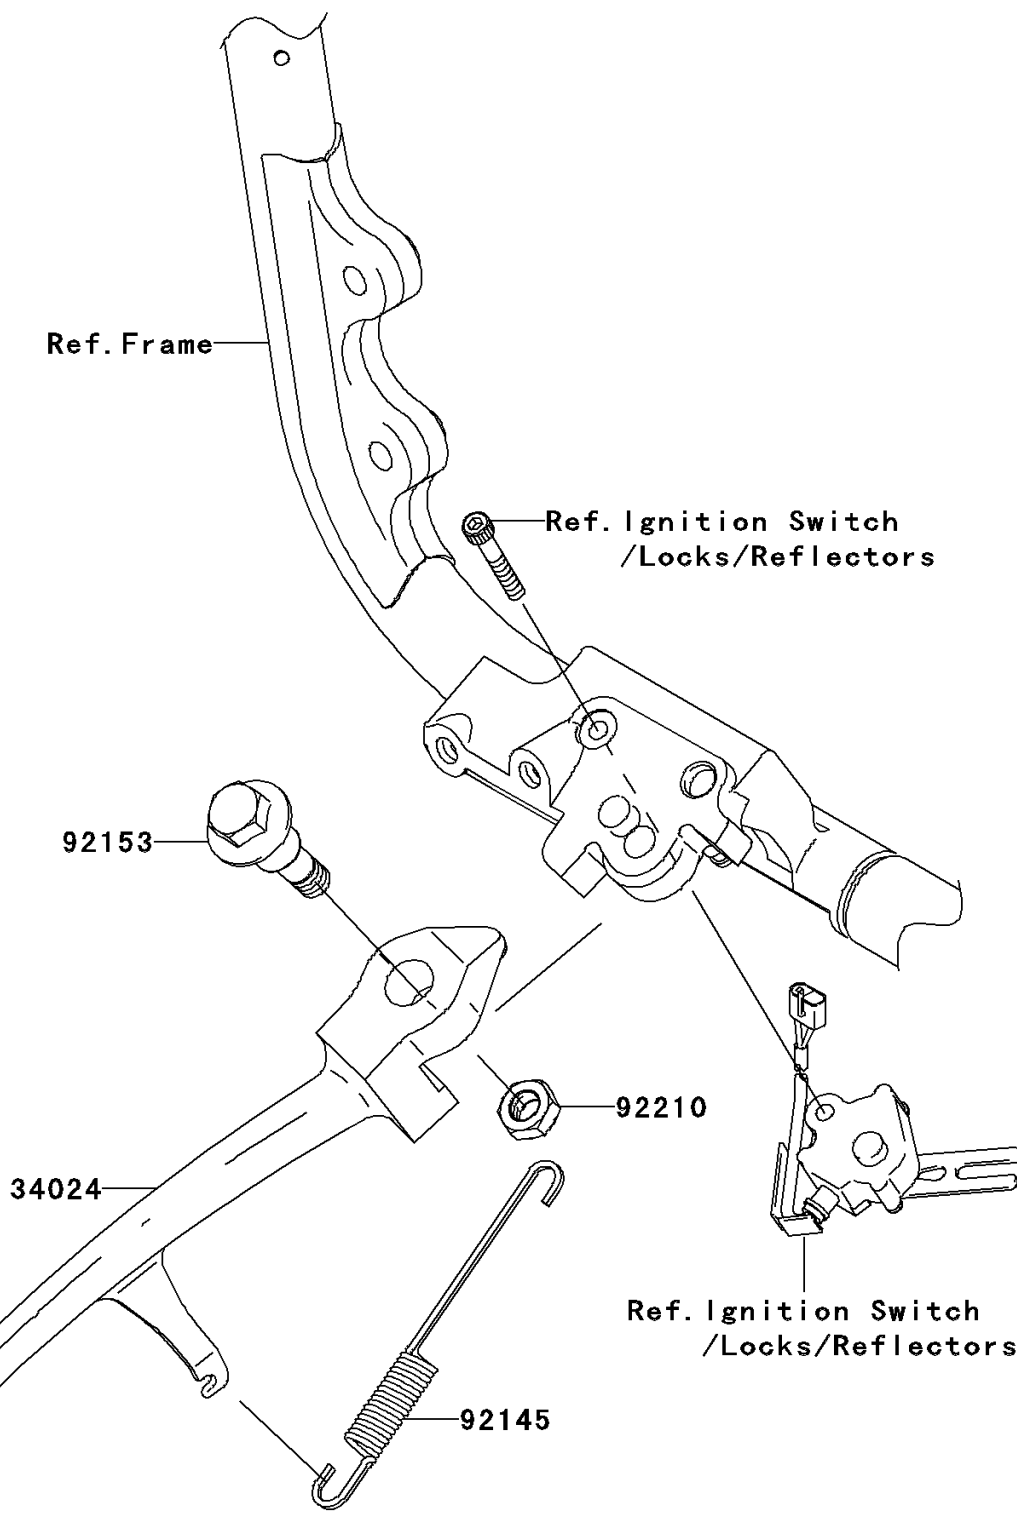

## 2005 Vulcan® 2000 Limited PARTS DIAGRAM

Stand(s)

F2190

## 2005 Vulcan® 2000 Limited PARTS LIST

Stand(s)

ITEM NAME	PART NUMBER	QUANTITY
STAND-SIDE (Ref # 34024)	34024-0022	1
SPRING,SIDE STAND (Ref # 92145)	92145-0190	1
BOLT,SIDE STAND (Ref # 92153)	92153-0928	1
NUT,LOCK,12MM (Ref # 92210)	92210-1249	1